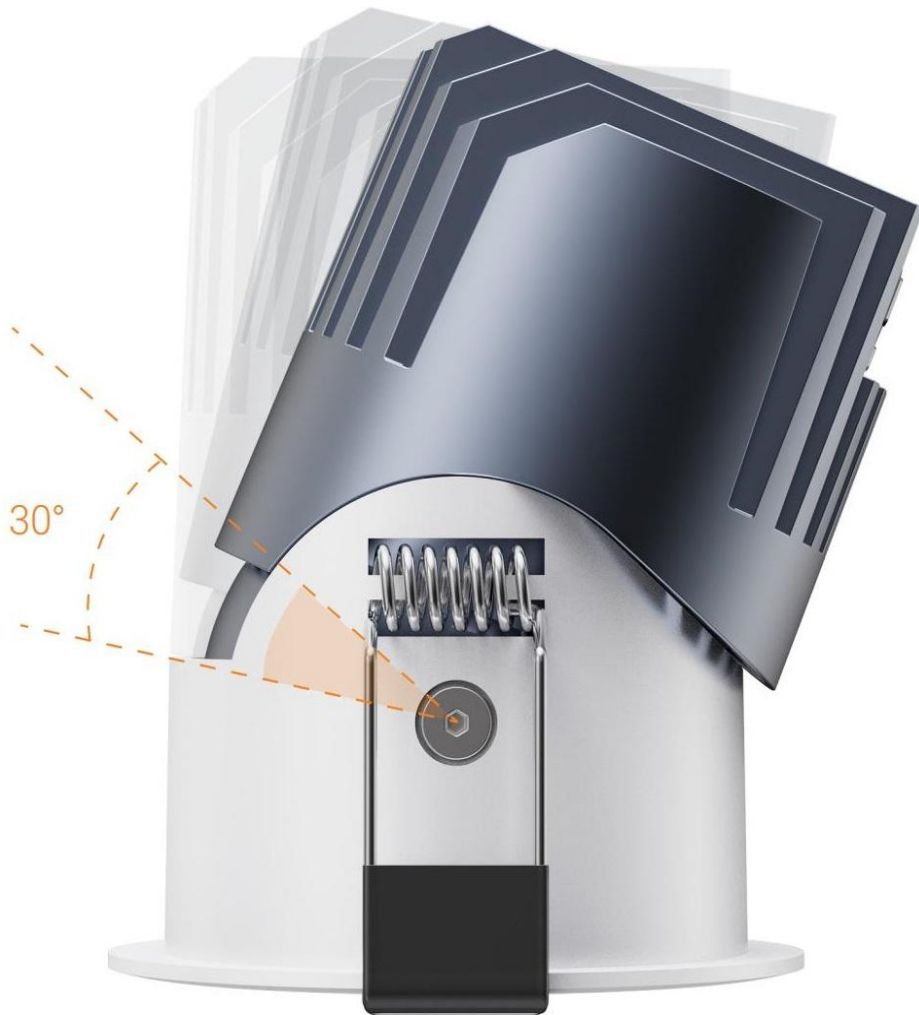

IP65

Waterproof

Not afraid of water/fog/oil/smoke can be used in the hotel, ballroom

Ultra-thin design

Four kind of product size:

Heat sink
(ADC12 die-casting Aluminum)

Waterproof joint
(zinc alloy surface electroplating)

LED Holder

LED LENS
(High light transmittance, PMMA acrylic)

Middle ring
(ADC12 die-casting Aluminum)

Double waterproof silicone rubber ring
1. Up to damp proof IP44 Silicone ring can replace optical accessories such as cellular network
2. It plays the role of fastening and buffering the middle ring and radiator.

Spring clips
(Stainless nickel steel 201)

Front ring
(ADC12 die-casting Aluminum)

Fixing screws
(Stainless nickel steel 201)

Plastic heat shrink tubing

0~30°

Stepless regulation 0~30° at any angle

Aluminium Integrated Frame

INTERIOR LED RECESSED SPOTLIGHT

L03725

-  IP65
-  Class III
-  Ceiling, wall recessed.
-  300-400mm cable with quick connector.
-  Europe Standard CE Certificate. 220-240V 50-60/Hz
-  Aluminium Die casting materials, powder coated.
-  CRI97 3SDCM CREE branded COB LED
-  Warranty 5 Years
-  Triac | 0/1-10V | DALI Tunable White dimming
-  Remote LED Driver Flicker Free