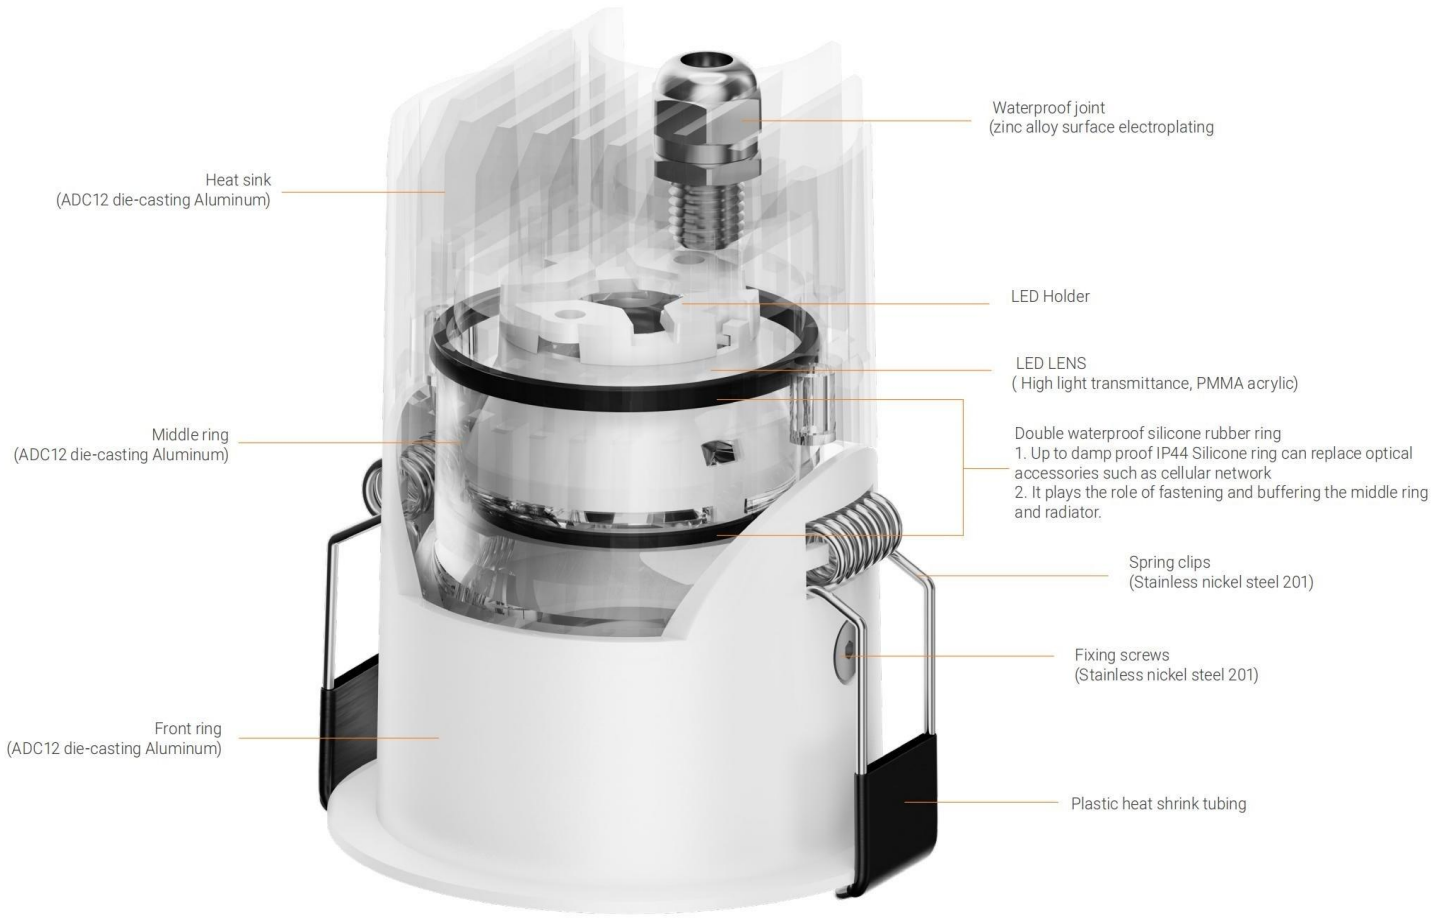

IP65

Waterproof

Not afraid of water/fog/oil/smoke can be used in the hotel, ballroom

Ultra-thin design

Four kind of product size:

Heat sink
(ADC12 die-casting Aluminum)

Waterproof joint
(zinc alloy surface electroplating)

LED Holder

LED LENS
(High light transmittance, PMMA acrylic)

Middle ring
(ADC12 die-casting Aluminum)

Double waterproof silicone rubber ring
1. Up to damp proof IP44 Silicone ring can replace optical accessories such as cellular network
2. It plays the role of fastening and buffering the middle ring and radiator.

Spring clips
(Stainless nickel steel 201)

Front ring
(ADC12 die-casting Aluminum)

Fixing screws
(Stainless nickel steel 201)

Plastic heat shrink tubing

0~30°

Stepless regulation 0~30° at any angle

Aluminium Integrated Frame

INTERIOR LED RECESSED SPOTLIGHT

L03725

-  IP65
-  Class III
-  Ceiling, wall recessed.
-  300-400mm cable with quick connector.
-  Europe Standard CE Certificate. 220-240V 50-60/Hz
-  Aluminium Die casting materials, powder coated.
-  CRI97 3SDCM CREE branded COB LED
-  Warranty 5 Years
-  Triac | 0/1-10V | DALI Tunable White dimming
-  Remote LED Driver Flicker Free