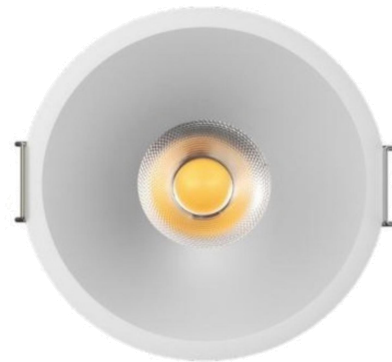

LED Holder

LED LENS
(High light transmittance, PMMA acrylic)

Middle ring
(ADC12 die-casting Aluminum)

Double waterproof silicone rubber ring
1. Up to damp proof IP44 Silicone ring can replace optical accessories such as cellular network
2. It plays the role of fastening and buffering the middle ring and radiator.

Aluminium Secondary Optic

Lens

Lens

Saira

Beauty, more than one

Multi-coloured face rings ,The reflector is multi-color and can meet the needs of different occasionsThe reflector is precisely designed,plated and nano spray painted Comfortablelight type with high reflection efficiency and high efficiency

Pearl Black

Black

Silver

White

Gold

No stray light, round spot

No secondary light spot, pure and clear
Uniform light spot transition, more soft and comfortable

Light spot effect

INTERIOR LED RECESSED SPOTLIGHT

L03725

-  IP65
-  Class III
-  Ceiling, wall recessed.
-  300-400mm cable with quick connector.
-  Europe Standard CE Certificate. 220-240V 50-60/Hz
-  Aluminium Die casting materials, powder coated.
-  CRI97 3SDCM CREE branded COB LED
-  Warranty 5 Years
-  Triac | 0/1-10V | DALI Tunable White dimming
-  Remote LED Driver Flicker Free