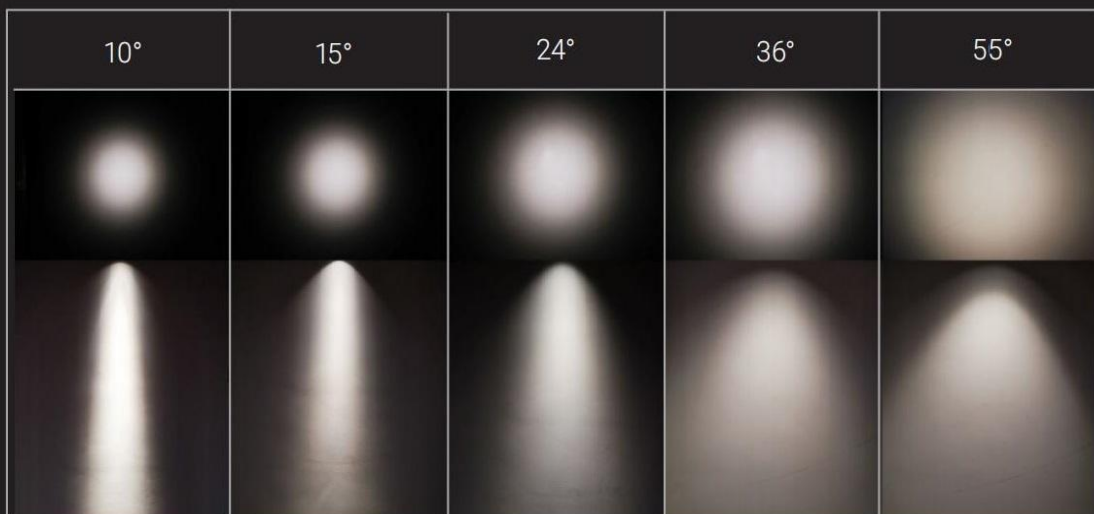

Pearl Black

Black

Silver

White

Gold

No stray light, round spot

No secondary light spot, pure and clear
Uniform light spot transition, more soft and comfortable

Light spot effect