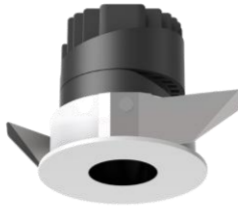

L06737 IP44 018

10W Ø65
12W Ø75