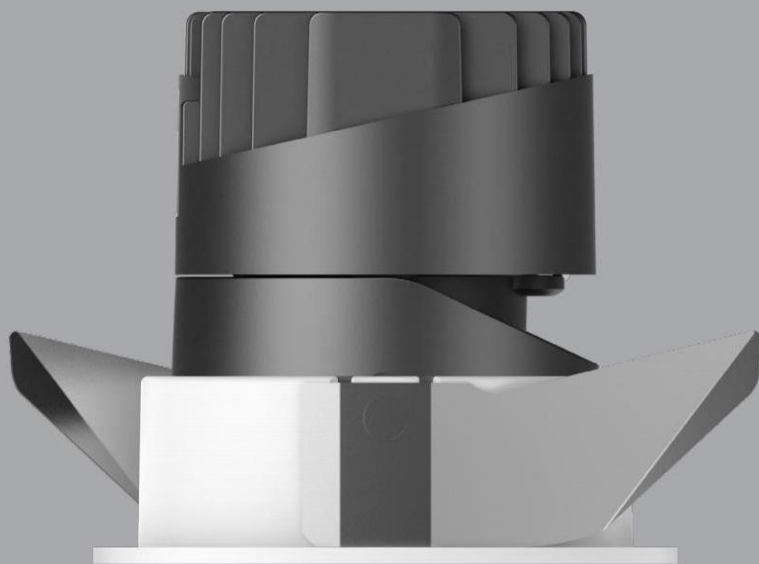

LINAN LIGHT

LINAN new upgrade

Direct

Adjustable

LINAN new upgrade

Stepless regulation **0~30°**
at any angle

Positioning groove **355°** Horizontal rotation

Horizontal rotation of 355°, with positioning point, damping to Fool-proof and prevent winding.

Extremely Narrow Edge

Integrated narrow edge

Integrated trimless

PMMA high luminous rate Ribbed structure lens

The ribbed structure design is adopted, with its own anti glare effect, so that the light is interwoven at the center of the upper end of the reflector, effectively reducing stray light, and the light spot transition is even, more soft and comfortable