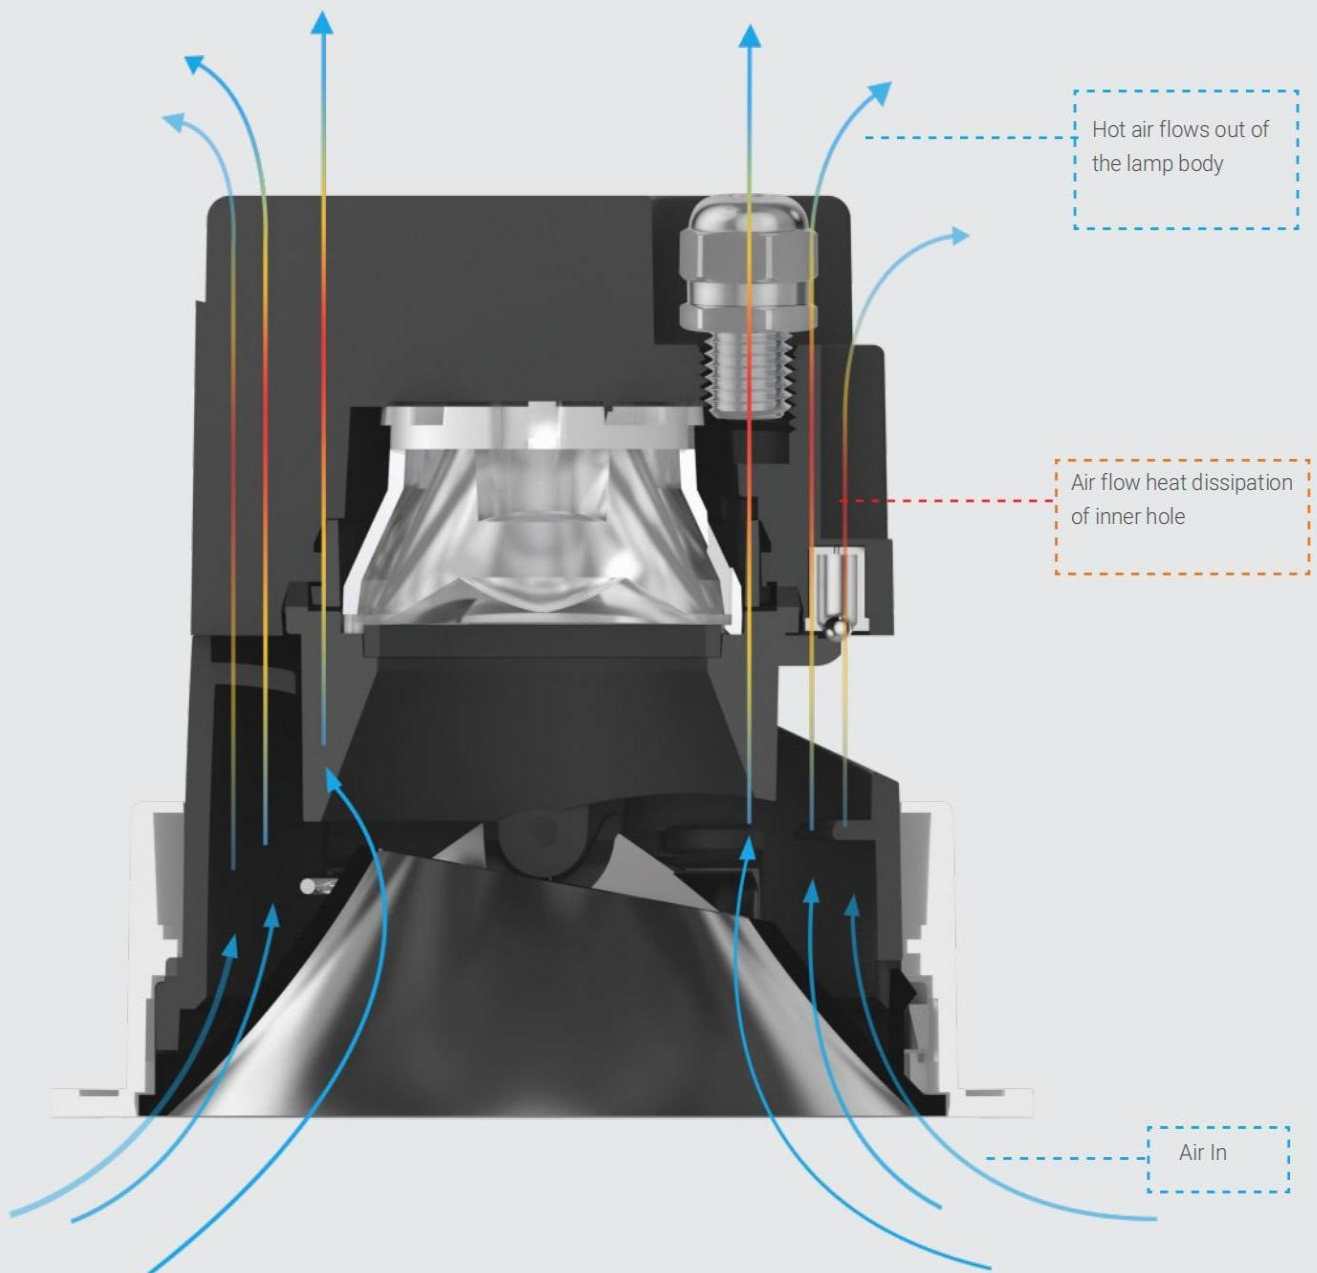

Die-casting aluminum heat dissipation structure, the heat is derived from the inner hole of the heatsink, and when the air flow rises from the inner hole, the heat is exported with the air.

Fool-proof design