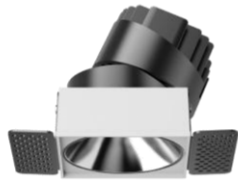

L06745 IP44 026

12W 75x75