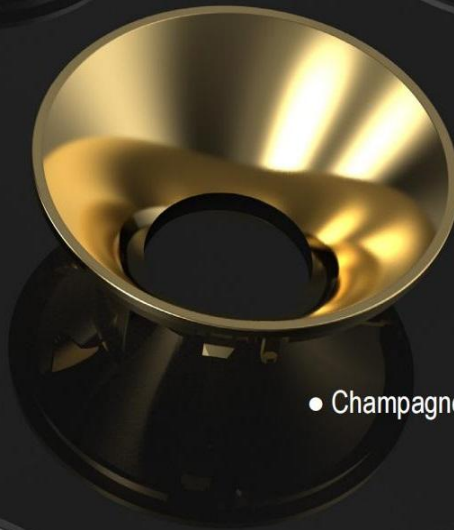

LINAN LIGHT

LINAN new upgrade

Direct

Adjustable

LINAN new upgrade

Stepless regulation **0~30°**
at any angle

Positioning groove **355°** Horizontal rotation

Horizontal rotation of 355°, with positioning point, damping to Fool-proof and prevent winding.

• Champagne gold

• Electroplated chrome black

• Matt Black

No stray light, Round spot

No secondary light spot, pure and clear, uniform light spot transition,
more soft and comfortable

Light spot effect

Radiator simulation