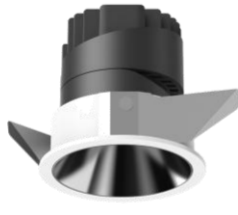

Die-casting aluminum heat dissipation structure, the heat is derived from the inner hole of the heatsink, and when the air flow rises from the inner hole, the heat is exported with the air.

Fool-proof design

Unique Pull handle design

Pull ring design, convenient
for tank adjustment and disassembly

L03724 IP44 013

6W Ø45
8W Ø55
10W Ø65
12W Ø75
20W Ø95

L06733 IP44 014

10W Ø65
12W Ø75

L06734 IP44 015

10W Ø65
12W Ø75