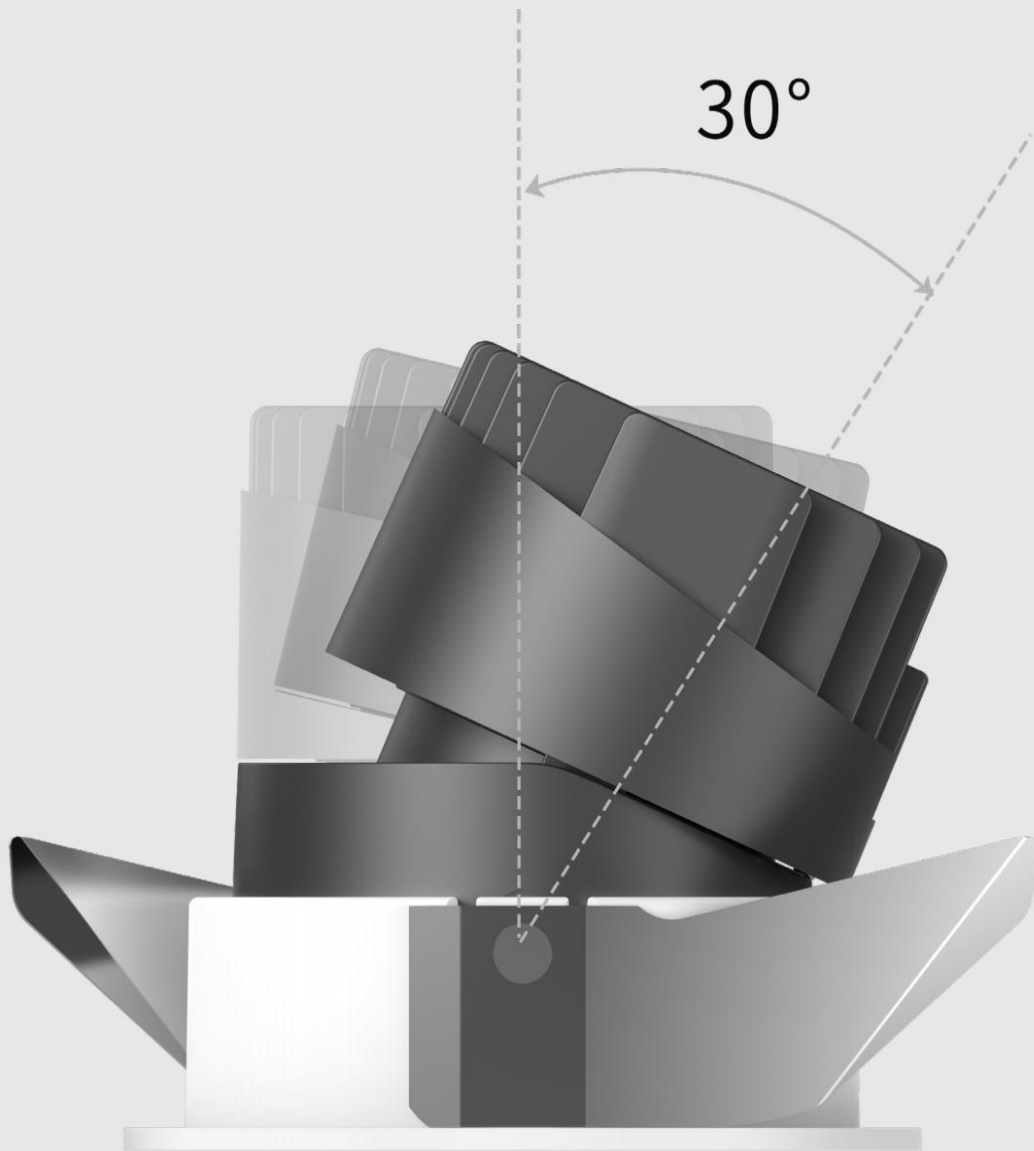

LINAN LIGHT

LINAN new upgrade

Direct

Adjustable

LINAN new upgrade

Stepless regulation **0~30°**
at any angle

Positioning groove **355°** Horizontal rotation

Horizontal rotation of 355°, with positioning point, damping to Fool-proof and prevent winding.

Extremely Narrow Edge

Integrated narrow edge

Integrated trimless

PMMA high luminous rate Ribbed structure lens

The ribbed structure design is adopted, with its own anti glare effect, so that the light is interwoven at the center of the upper end of the reflector, effectively reducing stray light, and the light spot transition is even, more soft and comfortable