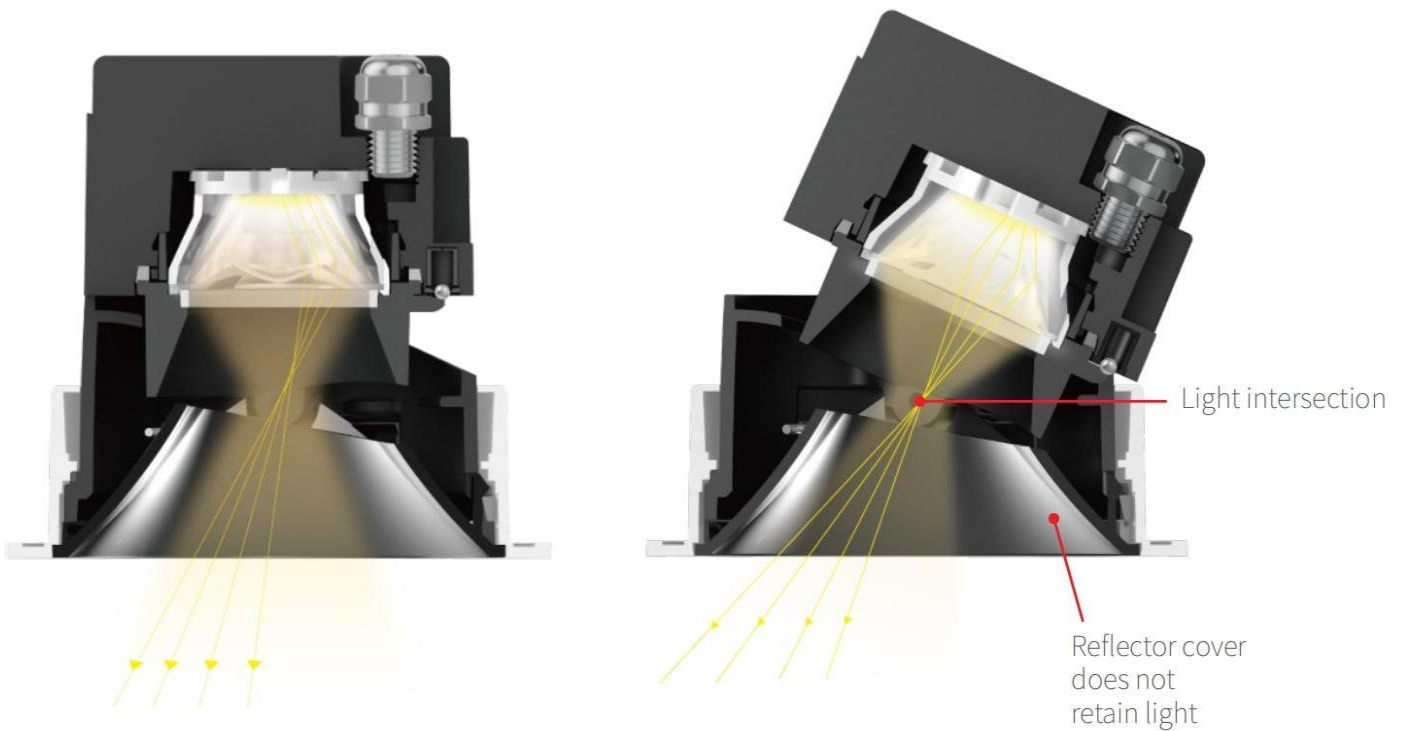

LINAN LIGHT

LINAN new upgrade

Direct

Adjustable

LINAN new upgrade

Stepless regulation **0~30°**
at any angle

Positioning groove **355°** Horizontal rotation

Horizontal rotation of 355°, with positioning point, damping to Fool-proof and prevent winding.

Extremely Narrow Edge

Integrated narrow edge

Integrated trimless

PMMA high luminous rate Ribbed structure lens

The ribbed structure design is adopted, with its own anti glare effect, so that the light is interwoven at the center of the upper end of the reflector, effectively reducing stray light, and the light spot transition is even, more soft and comfortable

Optical Fitting On demand transformation

Five optical Fitting are optional, which can realize the change of spot shape,
full lamp UGR and other
technical parameters to meet the lighting needs of different scenes