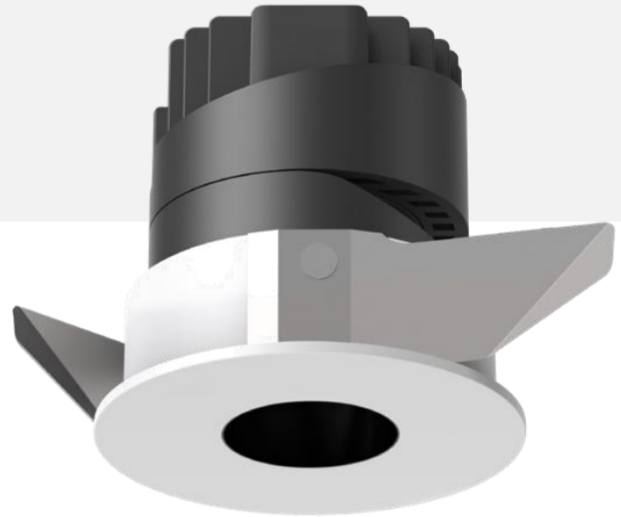

INTERIOR LED RECESSED SPOTLIGHT

L06737

- IP44
- Europe Standard
- Ceiling, wall recessed.
- 300-400mm cable with quick connector.
- CE Certificate. 220-240V 50-60/Hz
- Aluminium Die casting materials, powder coated.
- UGR < 13 CRI97 3SDCM CREE branded COB LED
- Warranty 5 Years
- Triac | 0/1-10V | DALI Tunable White dimming
- Remote LED Driver   Flicker Free

UGR<13 | SOFT AND UNIFORM LIGHT SPOT

Code	System Power W	Dimension mm	Cutout mm	Output lm	LEDs pc	
L06737 -10	10W	73xH73	Ø65	650lm 4000K CRI90+	1 PCS	
L06737 -12	12W	86xH78	Ø75	780lm 4000K CRI90+	1 PCS	

Feature

Recessed fixed metal flat pinhole Ø35mm, with round or oval aperture. inner body is directing spot. Two outgoing fluxes are available: 650 lm (10W), 780 lm (12W).

Remote LED Driver	LED Chips	Accessories	Finishing	LED color	Beam Angle
10W 250mA 36V DC	 		Matt white	2700K	10°
12W 300mA 36V DC			Matt black	3000K	15°
				4000K	24°
				5000K	36°
					55°

* Customization, It allows you to match the fixture with its surroundings.