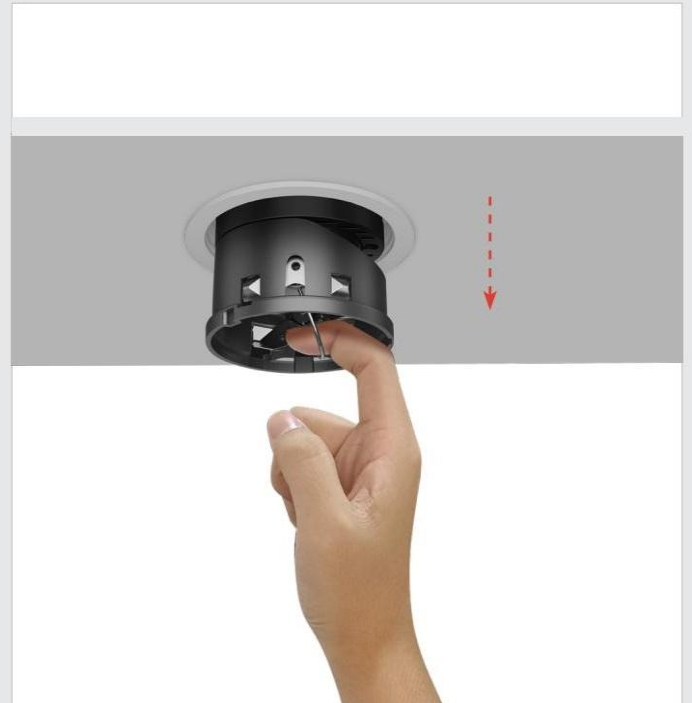

Snap the reflector cover into the marked hole, Effectively fool-proof

LINAN new upgrade

1

Take out reflector cover

2

Rotatable adjustment

3

Pull out the module