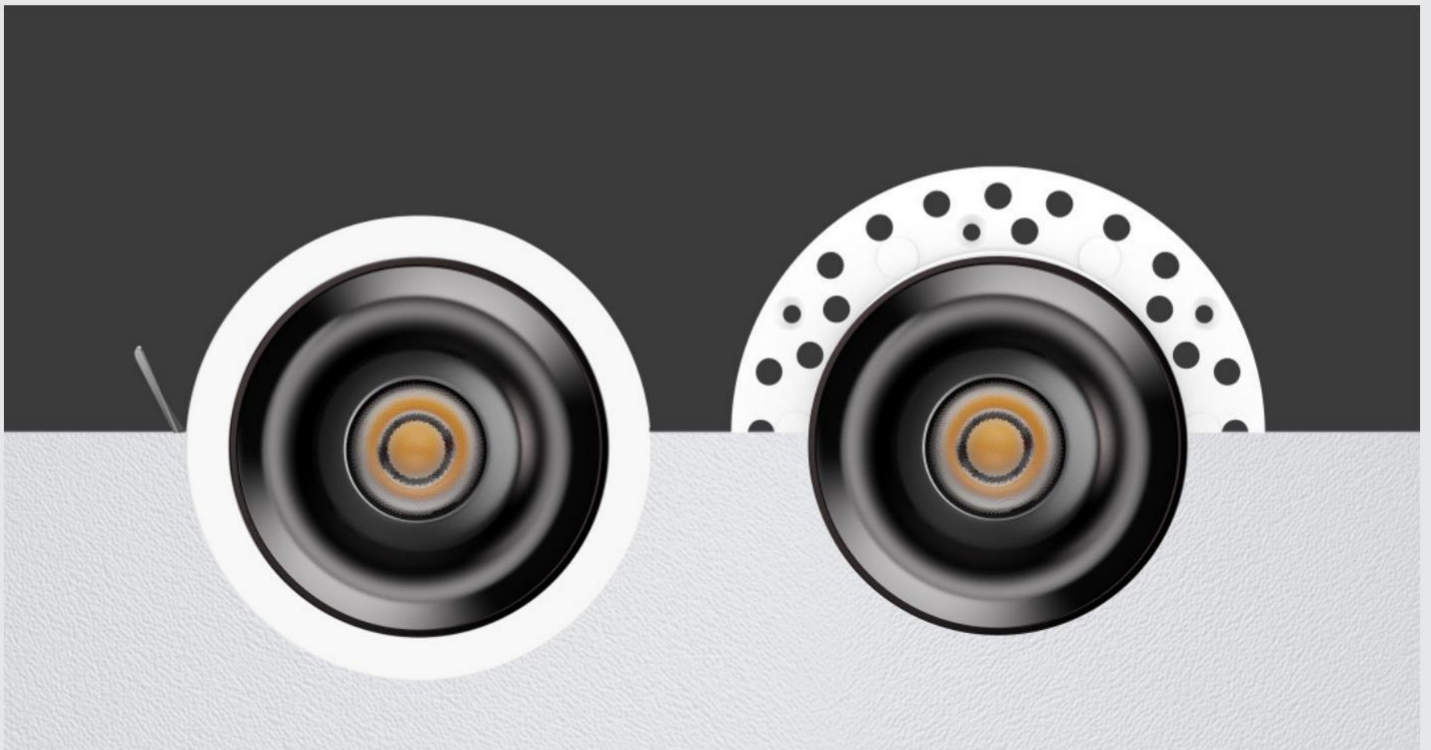

LINAN LIGHT

LINAN new upgrade

Direct

Adjustable

LINAN new upgrade

Stepless regulation **0~30°**
at any angle

Positioning groove **355°** Horizontal rotation

Horizontal rotation of 355°, with positioning point, damping to Fool-proof and prevent winding.

Extremely Narrow Edge

Integrated narrow edge

Integrated trimless

PMMA high luminous rate Ribbed structure lens

The ribbed structure design is adopted, with its own anti glare effect, so that the light is interwoven at the center of the upper end of the reflector, effectively reducing stray light, and the light spot transition is even, more soft and comfortable