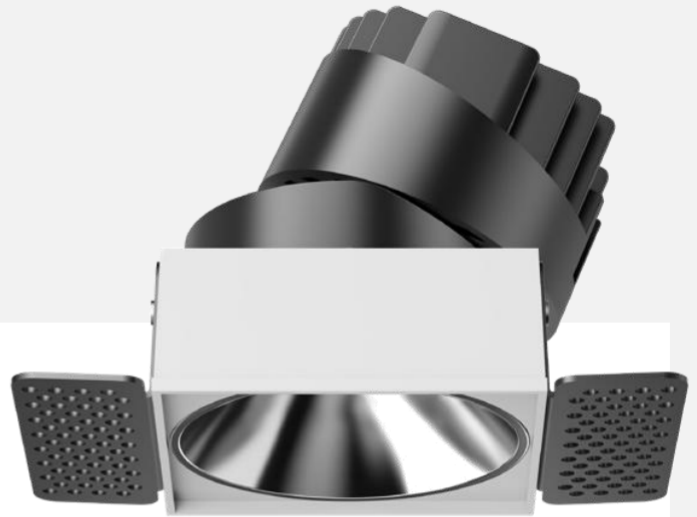

INTERIOR LED RECESSED SPOTLIGHT

L06745

- IP44
- Europe Standard
- Ceiling, wall recessed.
- 300-400mm cable with quick connector.
- CE Certificate. 220-240V 50-60/Hz
- Aluminium Die casting materials, powder coated.
- CRI97 3SDCM CREE branded COB LED
- Warranty 5 Years
- Triac | 0/1-10V | DALI Tunable White dimming
- Remote LED Driver   Flicker Free

UGR<13 | SOFT AND UNIFORM LIGHT SPOT

Code	System Power W	Dimension mm	Cutout mm 	Output lm	LEDs pc
L06745 -12	12W	130x85xH80	75x75 	864lm 4000K CRI90+	1 PCS 75x75

Feature

Die-casting aluminium body, 355°rotation 30°adjustable,, trimless plaster-in. Unique Pull handle design for easy installtion. PMMA LENS, UGR<13, soft light, No secondary light spot, pure and clear, uniform light spot transition, more soft and comfortable. secondary optics is available in 5 diferent colors, Integrated trimless design,

Same appearance both Fixed and Adjustable, The fixture is not visible from the low ceiling board, the effect of visible light and invisible fixture is achieved. Ideal solution for accent lighting of the medium to high end projects, mainly suitable for Hotel, Villa, Apartment, Restaurant, etc.

Remote LED Driver	LED Chips	Accessories	Finishing	LED color	Beam Angle
12W 300mA 36V DC		Linear Spread Hex Louver Prismatic Spread Softening Lens White Black Gold Silver Mirror	Matt white Matt black	2700K 3000K 4000K 5000K	10° 15° 24° 36° 55°

* Customization, It allows you to match the fixture with its surroundings.