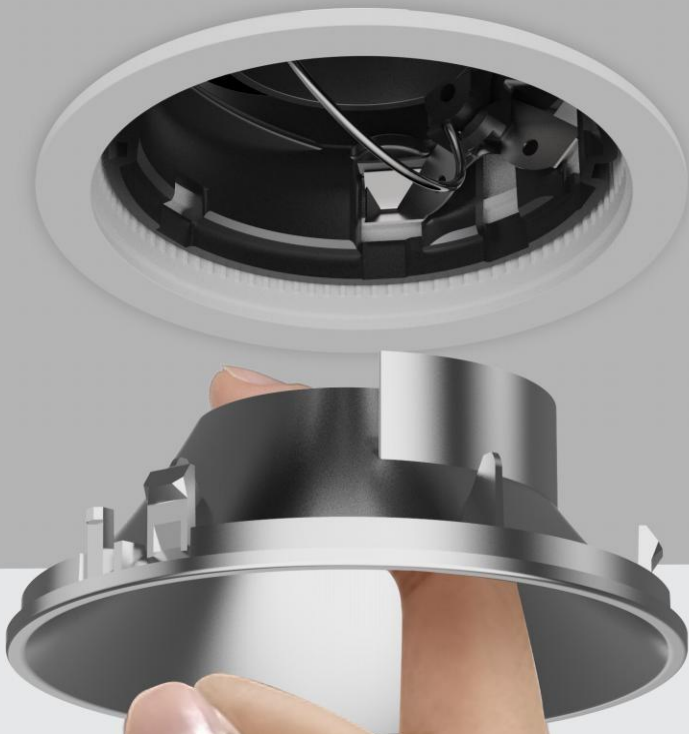

Die-casting aluminum heat dissipation structure, the heat is derived from the inner hole of the heatsink, and when the air flow rises from the inner hole, the heat is exported with the air.

Fool-proof design

Snap the reflector cover into the marked hole, Effectively fool-proof

LINAN new upgrade

1

Take out reflector cover

2

Rotatable adjustment

3

Pull out the module