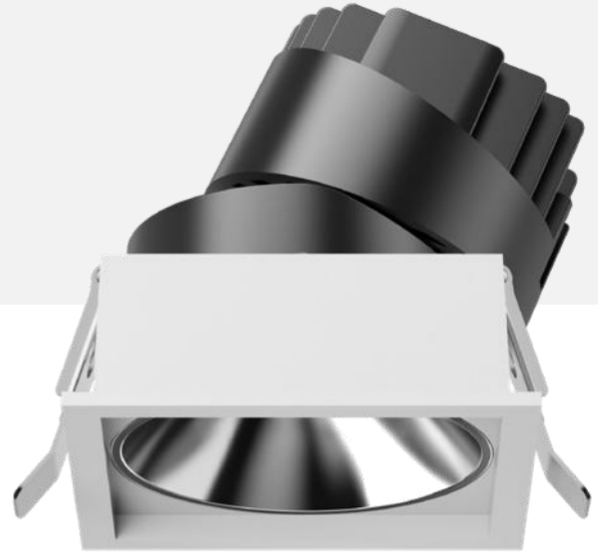

INTERIOR LED RECESSED SPOTLIGHT

L06743

- IP44
- Europe Standard
- Ceiling, wall recessed.
- 300-400mm cable with quick connector.
- CE Certificate. 220-240V 50-60/Hz
- Aluminium Die casting materials, powder coated.
- UGR < 13 CRI97 3SDCM CREE branded COB LED
- Warranty 5 Years
- Triac | 0/1-10V | DALI Tunable White dimming
- Remote LED Driver   Flicker Free

UGR<13 | SOFT AND UNIFORM LIGHT SPOT

Code	System Power W	Dimension mm	Cutout mm 	Output lm	LEDs pc
L06743 -12	12W	85x85xH80	75x75 	864lm 4000K CRI90+	1 PCS 75x75

Feature

Die-casting aluminium body, 355°rotation 30°adjustable, Unique Pull handle design for easy installtion. PMMA LENS, UGR<13, soft light, No secondary light spot, pure and clear, uniform light spot transition, more soft and comfortable. secondary optics is available in 5 diferent colors, Integrated narrow trim design, Same appearance both Fixed and Adjustable, The fixture is not visible from the low ceiling board, the effect of visible light and invisible fixture is achieved. Ideal solution for accent lighting of the medium to high end projects, mainly suitable for Hotel, Villa, Apartment, Restaurant, etc.

Remote LED Driver	LED Chips	Accessories	Finishing	LED color	Beam Angle
12W 300mA 36V DC		Linear Spread Hex Louver Prismatic Spread Softening Lens White Black Gold Silver Mirror	Matt white Matt black	2700K 3000K 4000K 5000K	10° 15° 24° 36° 55°

* Customization, It allows you to match the fixture with its surroundings.