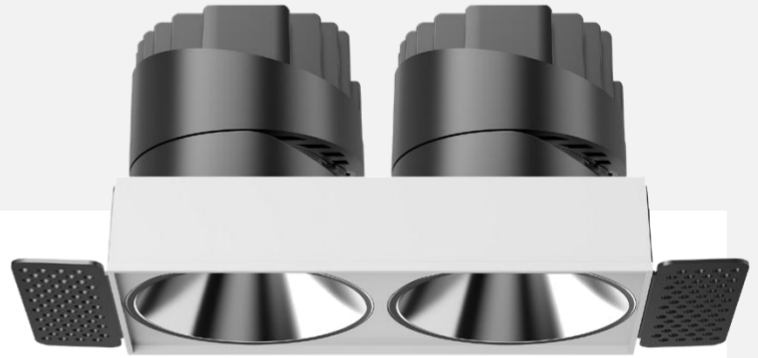

INTERIOR LED RECESSED SPOTLIGHT

L06747

- IP44
- Europe Standard
- Ceiling, wall recessed.
- 300-400mm cable with quick connector.
- CE Certificate. 220-240V 50-60/Hz
- Aluminium Die casting materials, powder coated.
- UGR < 13 CRI97 3SDCM CREE branded COB LED
- Warranty 5 Years
- Triac | 0/1-10V | DALI Tunable White dimming
- Remote LED Driver Flicker Free

UGR<13 | SOFT AND UNIFORM LIGHT SPOT

Code	System Power W	Dimension mm	Cutout mm 	Output lm	LEDs pc	
L06747 -12	24W	205x85xH80	150x75 	1728lm 4000K CRI90+	2 PCS	

Feature

Die-casting aluminium body, double spot, trimless plaster-in. Unique Pull handle design for easy installation. PMMA LENS, UGR<13, soft light, No secondary light spot, pure and clear, uniform light spot transition, more soft and comfortable. secondary optics is available in 5 different colors, Integrated trimless design, Same appearance both Fixed and Adjustable, The fixture is not visible from the low ceiling board, the effect of visible light and invisible fixture is achieved.

Ideal solution for accent lighting of the medium to high end projects, mainly suitable for Hotel, Villa, Apartment, Restaurant, etc.

Remote LED Driver	LED Chips	Accessories	Finishing	LED color	Beam Angle
12W 300mA 36V DC		Linear Spread Hex Louver Prismatic Spread Softening Lens White Black Gold Silver Mirror	Matt white Matt black	2700K 3000K 4000K 5000K	10° 15° 24° 36° 55°

* Customization, It allows you to match the fixture with its surroundings.