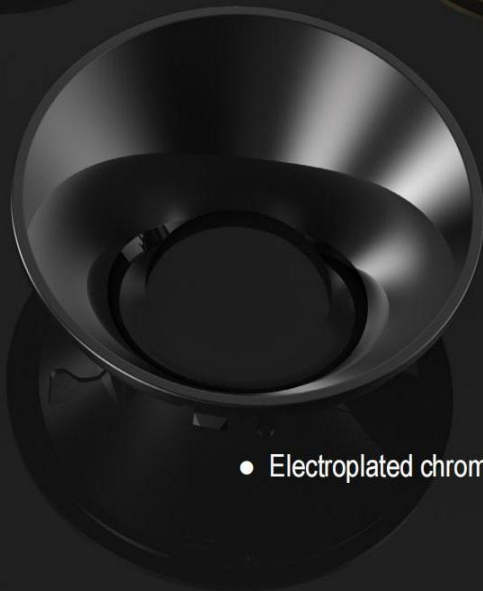

• Champagne gold

• Electroplated chrome black

• Matt Black

No stray light, Round spot

No secondary light spot, pure and clear, uniform light spot transition,
more soft and comfortable

Light spot effect

Radiator simulation