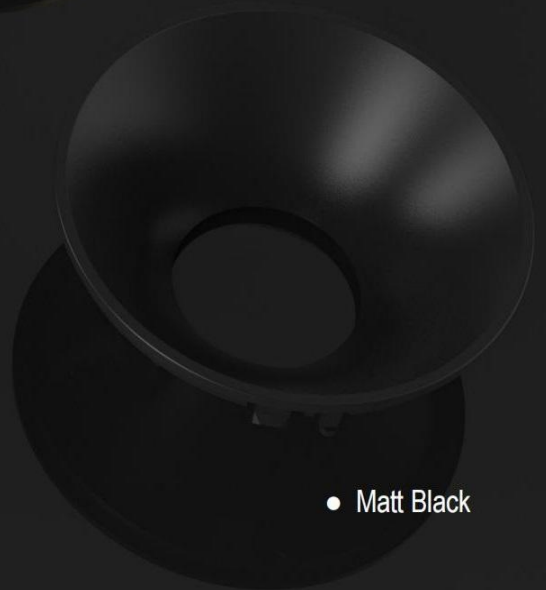

BVT optical film

Clear glass sheet

Stretching optical PC

Honeycomb

Anti dazzle ring
(Secondary facula removal at
small beam angle)

• Misty silver

• Matt white

• Mirror light color

• Champagne gold

• Electroplated chrome black

• Matt Black

No stray light, Round spot

No secondary light spot, pure and clear, uniform light spot transition,
more soft and comfortable

Light spot effect

Radiator simulation