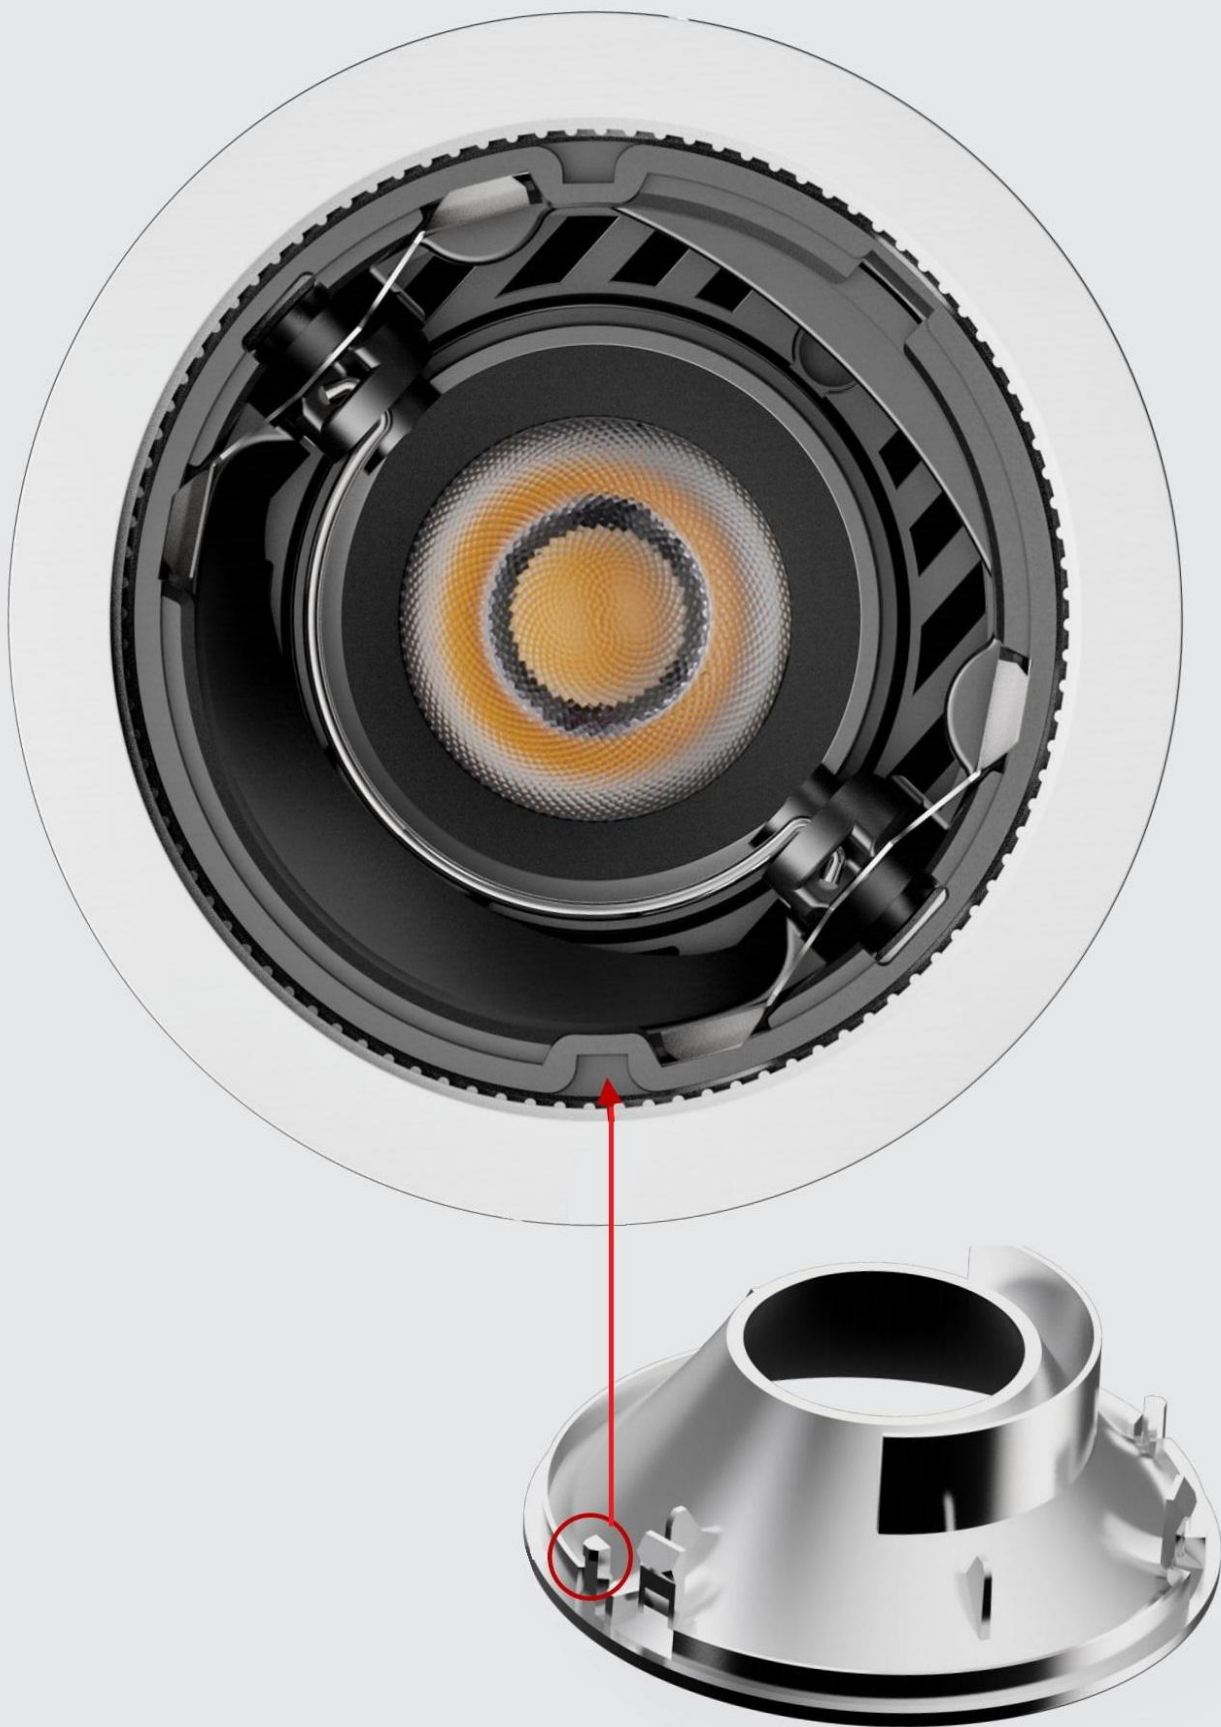

Extremely Narrow Edge

Integrated narrow edge

Integrated trimless

PMMA high luminous rate Ribbed structure lens

The ribbed structure design is adopted, with its own anti glare effect, so that the light is interwoven at the center of the upper end of the reflector, effectively reducing stray light, and the light spot transition is even, more soft and comfortable

• Champagne gold

• Electroplated chrome black

• Matt Black

No stray light, Round spot

No secondary light spot, pure and clear, uniform light spot transition,
more soft and comfortable

Light spot effect

Radiator simulation

Die-casting aluminum heat dissipation structure, the heat is derived from the inner hole of the heatsink, and when the air flow rises from the inner hole, the heat is exported with the air.

Fool-proof design