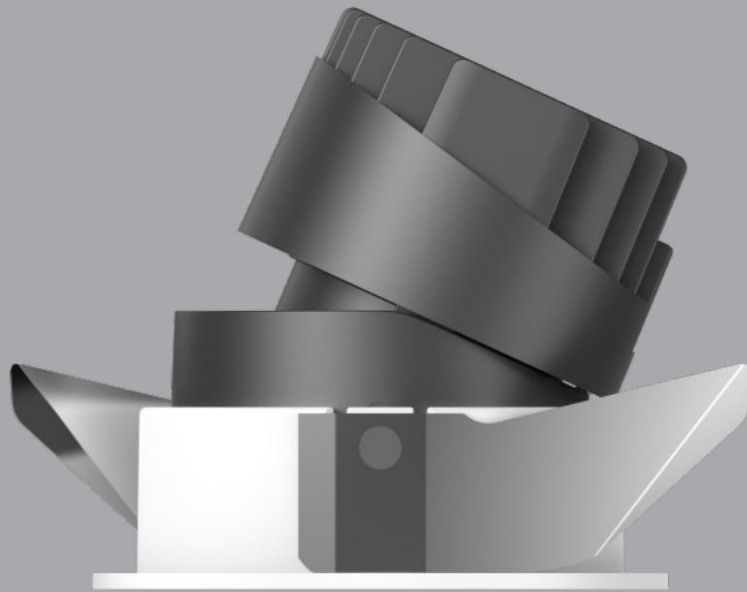

LINAN LIGHT

LINAN new upgrade

Direct

Adjustable

LINAN new upgrade

Stepless regulation **0~30°**
at any angle

Positioning groove **355°** Horizontal rotation

Horizontal rotation of 355°, with positioning point, damping to Fool-proof and prevent winding.

Extremely Narrow Edge

Integrated narrow edge

Integrated trimless

PMMA high luminous rate Ribbed structure lens

The ribbed structure design is adopted, with its own anti glare effect, so that the light is interwoven at the center of the upper end of the reflector, effectively reducing stray light, and the light spot transition is even, more soft and comfortable