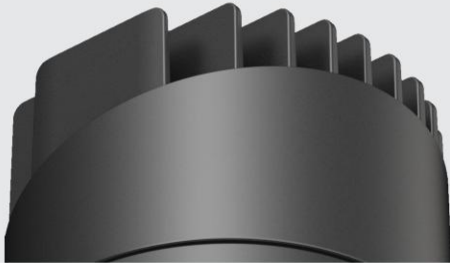

LINAN new upgrade

1

Take out reflector cover