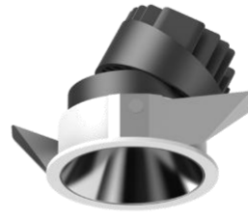

Unique Pull handle design

Pull ring design, convenient
for tank adjustment and disassembly

L03724 IP44 013

6W Ø45
8W Ø55
10W Ø65
12W Ø75
20W Ø95

L06733 IP44 014

10W Ø65
12W Ø75

L06734 IP44 015

10W Ø65
12W Ø75