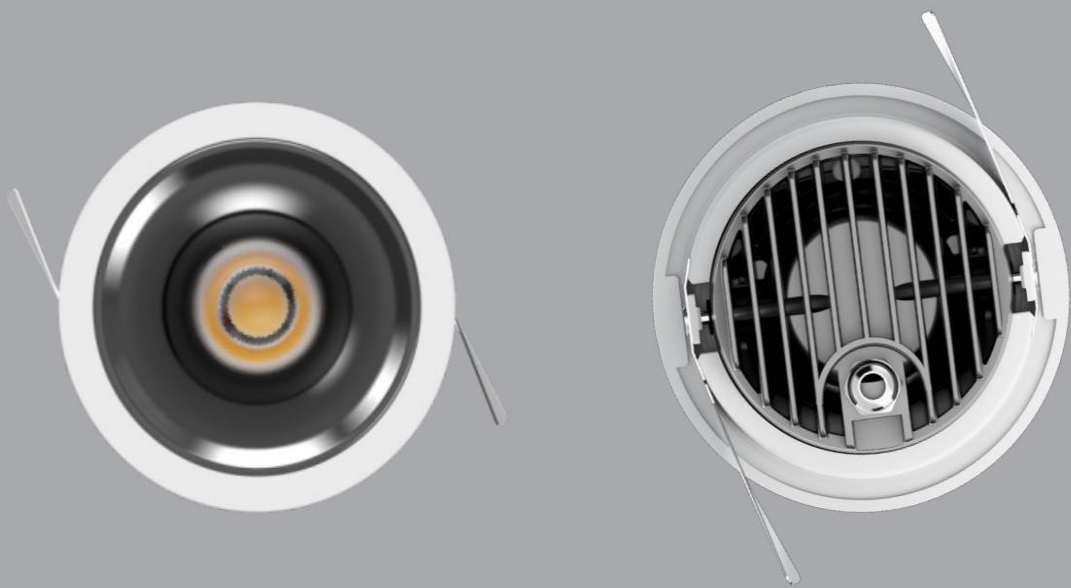

LINAN LIGHT

LINAN new upgrade

Direct

Adjustable

LINAN new upgrade

Stepless regulation **0~30°**
at any angle

Positioning groove **355°** Horizontal rotation

Horizontal rotation of 355°, with positioning point, damping to Fool-proof and prevent winding.

Extremely Narrow Edge

Integrated narrow edge

Integrated trimless

PMMA high luminous rate Ribbed structure lens

The ribbed structure design is adopted, with its own anti glare effect, so that the light is interwoven at the center of the upper end of the reflector, effectively reducing stray light, and the light spot transition is even, more soft and comfortable