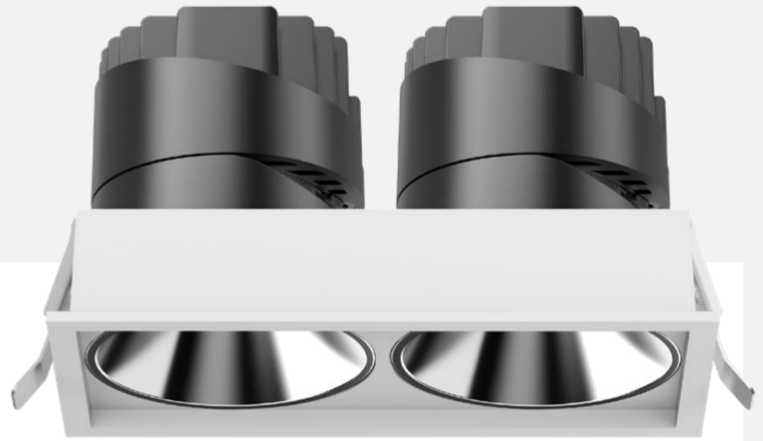

INTERIOR LED RECESSED SPOTLIGHT

L06746

- IP44
- Europe Standard
- Ceiling, wall recessed.
- 300-400mm cable with quick connector.
- CE Certificate. 220-240V 50-60/Hz
- Aluminium Die casting materials, powder coated.
- UGR<13 CRI97 3SDCM CREE branded COB LED
- Warranty 5 Years
- Triac | 0/1-10V | DALI Tunable White dimming
- Remote LED Driver Flicker Free

UGR<13 | SOFT AND UNIFORM LIGHT SPOT

Code	System Power W	Dimension mm	Cutout mm 	Output lm	LEDs pc	
L06746 -12	24W	160x85xH80	150x75 	1728lm 4000K CRI90+	2 PCS	150x75

Feature

Die-casting aluminium body, double spots, Unique Pull handle design for easy installation. PMMA LENS, UGR<13, soft light, No secondary light spot, pure and clear, uniform light spot transition, more soft and comfortable secondary optics is available in 5 different colors, Integrated narrow trim design, Same appearance both Fixed and Adjustable, The fixture is not visible from the low ceiling board, the effect of visible light and invisible fixture is achieved. Ideal solution for accent lighting of the medium to high end projects, mainly suitable for Hotel, Villa, Apartment, Restaurant, etc.

Remote LED Driver	LED Chips	Accessories	Finishing	LED color	Beam Angle
12W 300mA 36V DC		Linear Spread Hex Louver Prismatic Spread Softening Lens White Black Gold Silver Mirror	Matt white Matt black	2700K 3000K 4000K 5000K	10° 15° 24° 36° 55°

* Customization, It allows you to match the fixture with its surroundings.