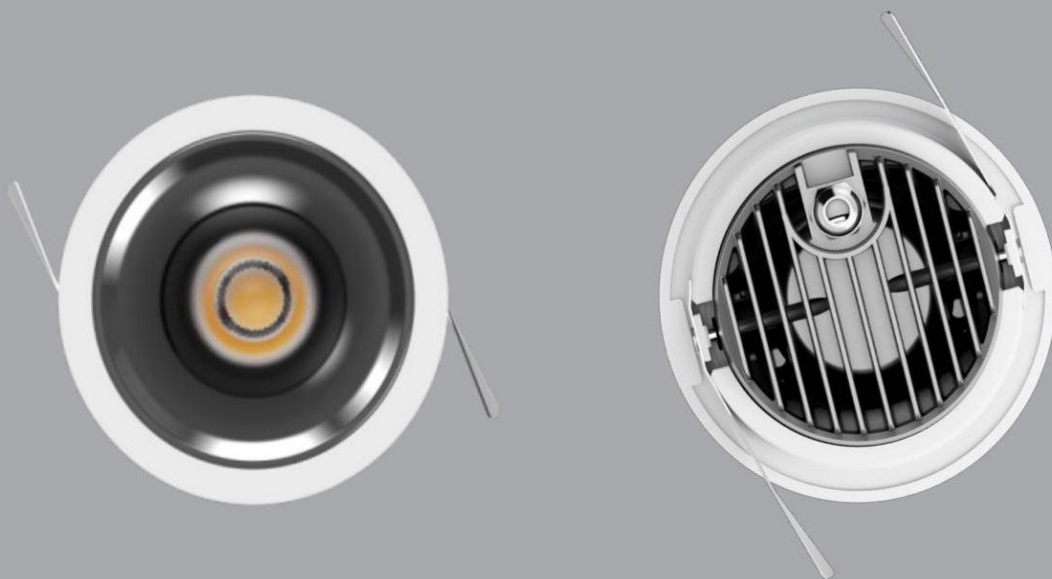

LINAN LIGHT

LINAN new upgrade

Direct

Adjustable

LINAN new upgrade

Stepless regulation **0~30°**
at any angle

Positioning groove **355°** Horizontal rotation

Horizontal rotation of 355°, with positioning point, damping to Fool-proof and prevent winding.

Extremely Narrow Edge

Integrated narrow edge

Integrated trimless

PMMA high luminous rate Ribbed structure lens

The ribbed structure design is adopted, with its own anti glare effect, so that the light is interwoven at the center of the upper end of the reflector, effectively reducing stray light, and the light spot transition is even, more soft and comfortable