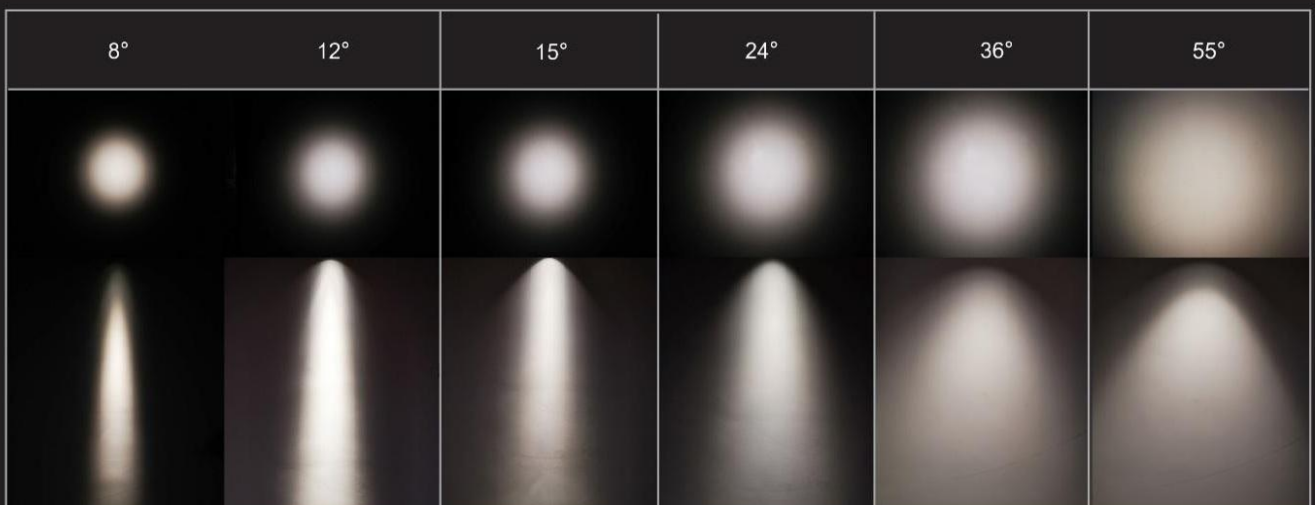

• Champagne gold

• Electroplated chrome black

• Matt Black

No stray light, Round spot

No secondary light spot, pure and clear, uniform light spot transition,
more soft and comfortable

Light spot effect

Radiator simulation