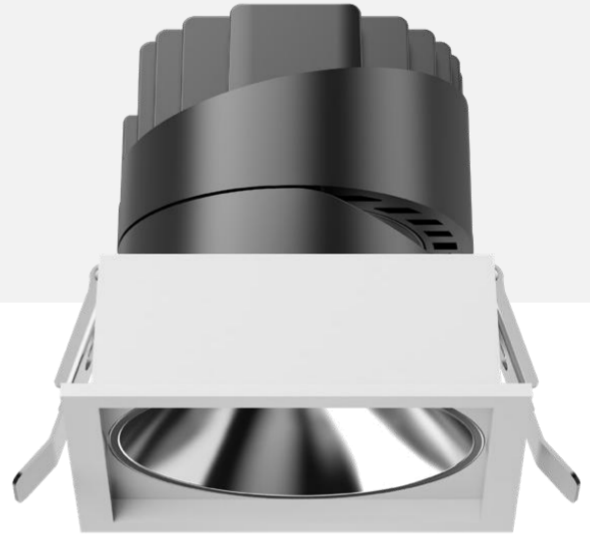

INTERIOR LED RECESSED SPOTLIGHT

L06742

- IP44
- Europe Standard
- Ceiling, wall recessed.
- 300-400mm cable with quick connector.
- CE Certificate. 220-240V 50-60/Hz
- Aluminium Die casting materials, powder coated.
- UGR < 13 CRI97 3SDCM CREE branded COB LED
- Warranty 5 Years
- Triac | 0/1-10V | DALI Tunable White dimming
- Remote LED Driver Flicker Free

UGR<13 | SOFT AND UNIFORM LIGHT SPOT

Code	System Power W	Dimension mm	Cutout mm 	Output lm	LEDs pc
L06742 -12	12W	85x85xH80	75x75 	864lm 4000K CRI90+	1 PCS

Feature

Die-casting aluminium body, Fixed spot, Unique Pull handle design for easy installation. PMMA LENS, UGR<13, soft light, No secondary light spot, pure and clear, uniform light spot transition, more soft and comfortable secondary optics is available in 5 different colors, Integrated narrow trim design, Same appearance both Fixed and Adjustable, The fixture is not visible from the low ceiling board, the effect of visible light and invisible fixture is achieved. Ideal solution for accent lighting of the medium to high end projects, mainly suitable for Hotel, Villa, Apartment, Restaurant, etc.

Remote LED Driver	LED Chips	Accessories	Finishing	LED color	Beam Angle
12W 300mA 36V DC		Linear Spread Hex Louver Prismatic Spread Softening Lens White Black Gold Silver Mirror	Matt white Matt black	2700K 3000K 4000K 5000K	10° 15° 24° 36° 55°

* Customization, It allows you to match the fixture with its surroundings.