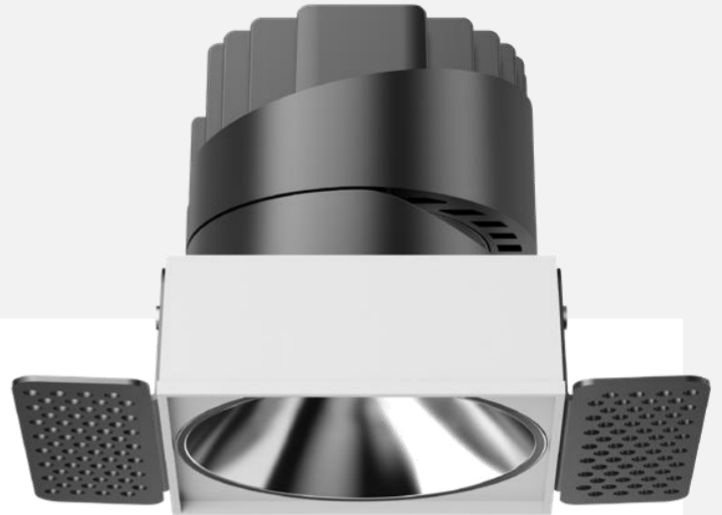

INTERIOR LED RECESSED SPOTLIGHT

L06744

- IP44
- Europe Standard
- Ceiling, wall recessed.
- 300-400mm cable with quick connector.
- CE Certificate. 220-240V 50-60/Hz
- Aluminium Die casting materials, powder coated.
- UGR < 13 CRI97 3SDCM CREE branded COB LED
- Warranty 5 Years
- Triac | 0/1-10V | DALI Tunable White dimming
- Remote LED Driver   Flicker Free

UGR<13 | SOFT AND UNIFORM LIGHT SPOT

Code	System Power W	Dimension mm	Cutout mm 	Output lm	LEDs pc
L06744 -12	12W	130x85xH80	75x75 	864lm 4000K CRI90+	1 PCS 75x75

Feature

Die-casting aluminium body, Fixed spot, trimless plaster-in. Unique Pull handle design for easy installation. PMMA LENS, UGR<13, soft light, No secondary light spot, pure and clear, uniform light spot transition, more soft and comfortable. secondary optics is available in 5 different colors, Integrated trimless design, Same appearance both Fixed and Adjustable, The fixture is not visible from the low ceiling board, the effect of visible light and invisible fixture is achieved.

Ideal solution for accent lighting of the medium to high end projects, mainly suitable for Hotel, Villa, Apartment, Restaurant, etc.

Remote LED Driver	LED Chips	Accessories	Finishing	LED color	Beam Angle
12W 300mA 36V DC		Linear Spread Hex Louver Prismatic Spread Softening Lens White Black Gold Silver Mirror	Matt white Matt black	2700K 3000K 4000K 5000K	10° 15° 24° 36° 55°

* Customization, It allows you to match the fixture with its surroundings.