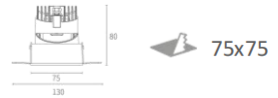

UGR<13 | SOFT AND UNIFORM LIGHT SPOT

| Code | System Power W | Dimension mm | Cutout mm  | Output lm | LEDs pc |
|------------|----------------------|-----------------|---|-----------------------|--|
| L06744 -12 | 12W | 130x85xH80 | 75x75  | 864lm 4000K CRI90+ | 1 PCS  75x75 |