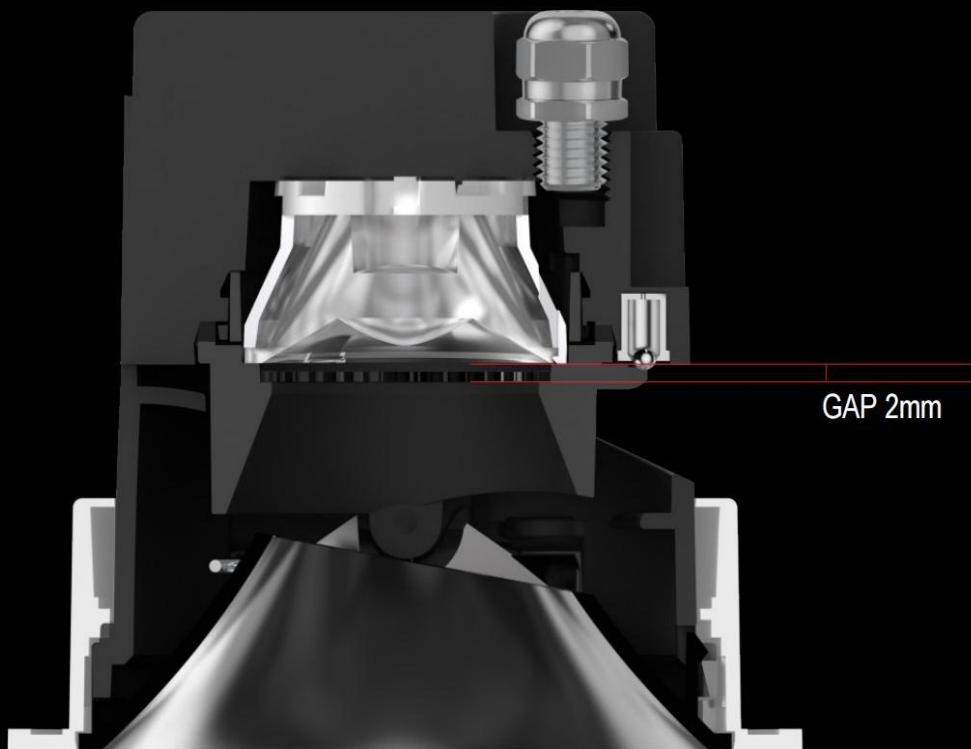

LINAN LIGHT

LINAN new upgrade

Direct

Adjustable

LINAN new upgrade

Stepless regulation **0~30°**
at any angle

Positioning groove **355°** Horizontal rotation

Horizontal rotation of 355°, with positioning point, damping to Fool-proof and prevent winding.

Extremely Narrow Edge

Integrated narrow edge

Integrated trimless

PMMA high luminous rate Ribbed structure lens

The ribbed structure design is adopted, with its own anti glare effect, so that the light is interwoven at the center of the upper end of the reflector, effectively reducing stray light, and the light spot transition is even, more soft and comfortable

Optical Fitting On demand transformation

Five optical Fitting are optional, which can realize the change of spot shape,
full lamp UGR and other
technical parameters to meet the lighting needs of different scenes