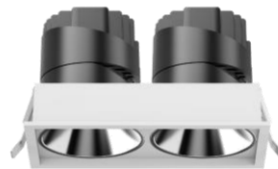

L06746 IP44 027

24W 150x75