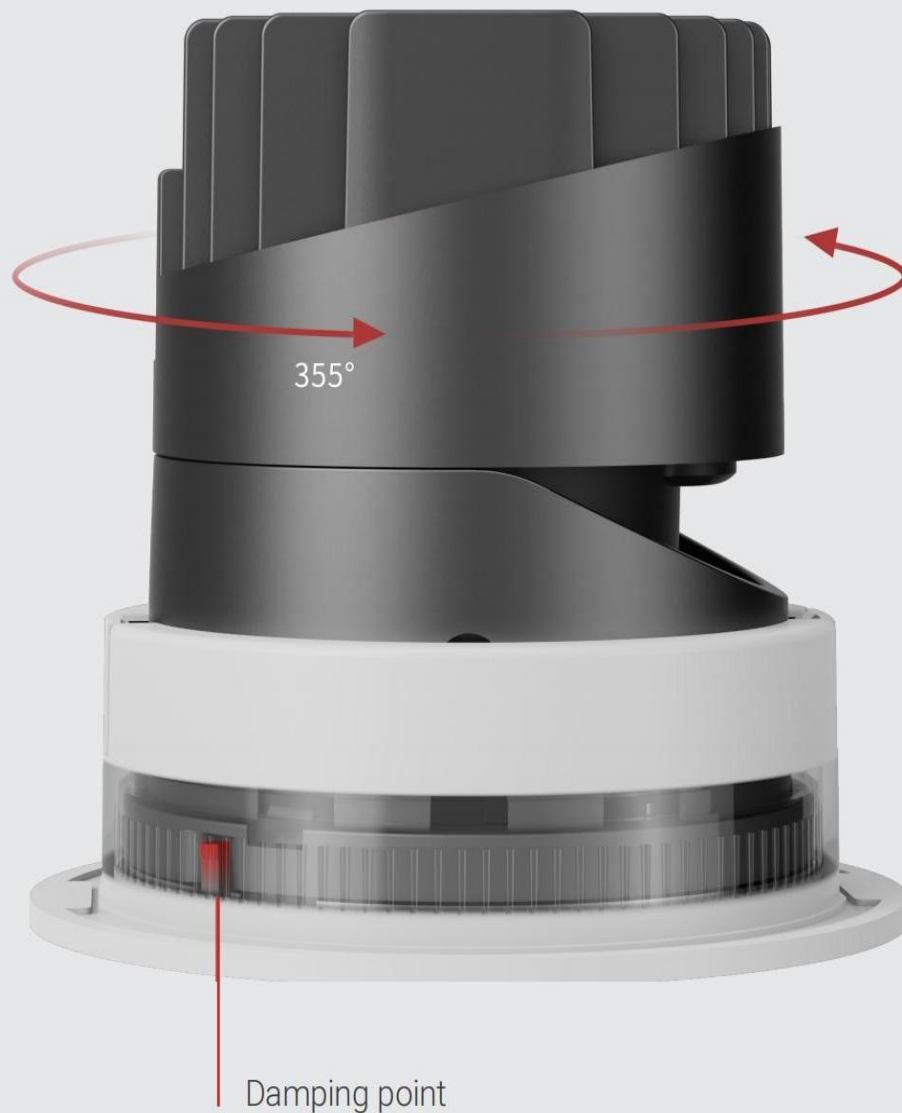

LINAN LIGHT

LINAN new upgrade

Direct

Adjustable

LINAN new upgrade

Stepless regulation **0~30°**
at any angle

Positioning groove **355°** Horizontal rotation

Horizontal rotation of 355°, with positioning point, damping to Fool-proof and prevent winding.

Extremely Narrow Edge

Integrated narrow edge

Integrated trimless

PMMA high luminous rate Ribbed structure lens

The ribbed structure design is adopted, with its own anti glare effect, so that the light is interwoven at the center of the upper end of the reflector, effectively reducing stray light, and the light spot transition is even, more soft and comfortable