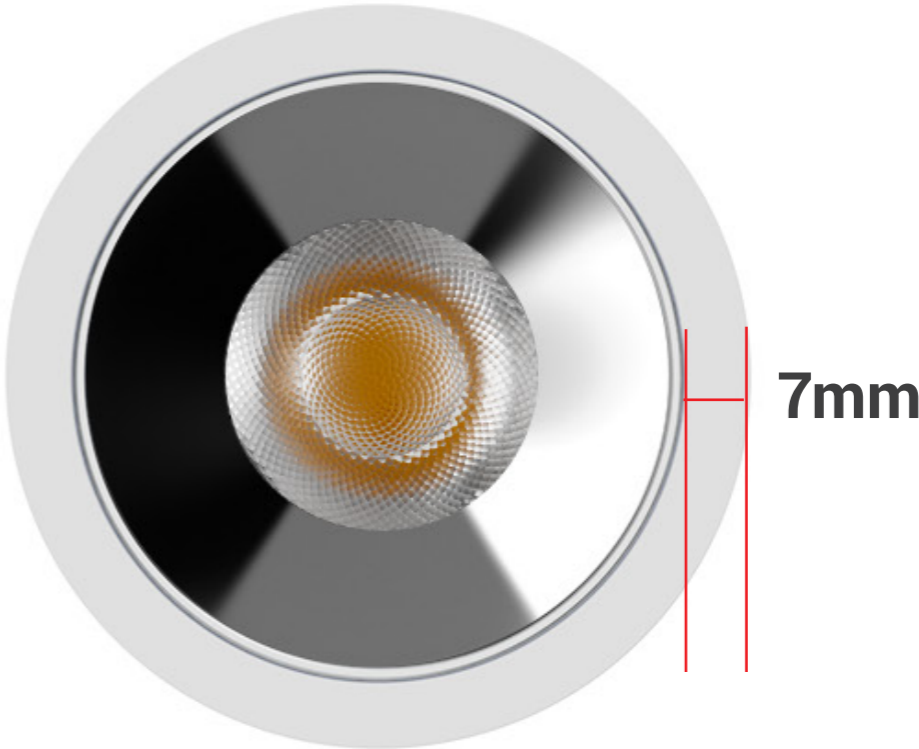

Parker

Extremely narrow edge design