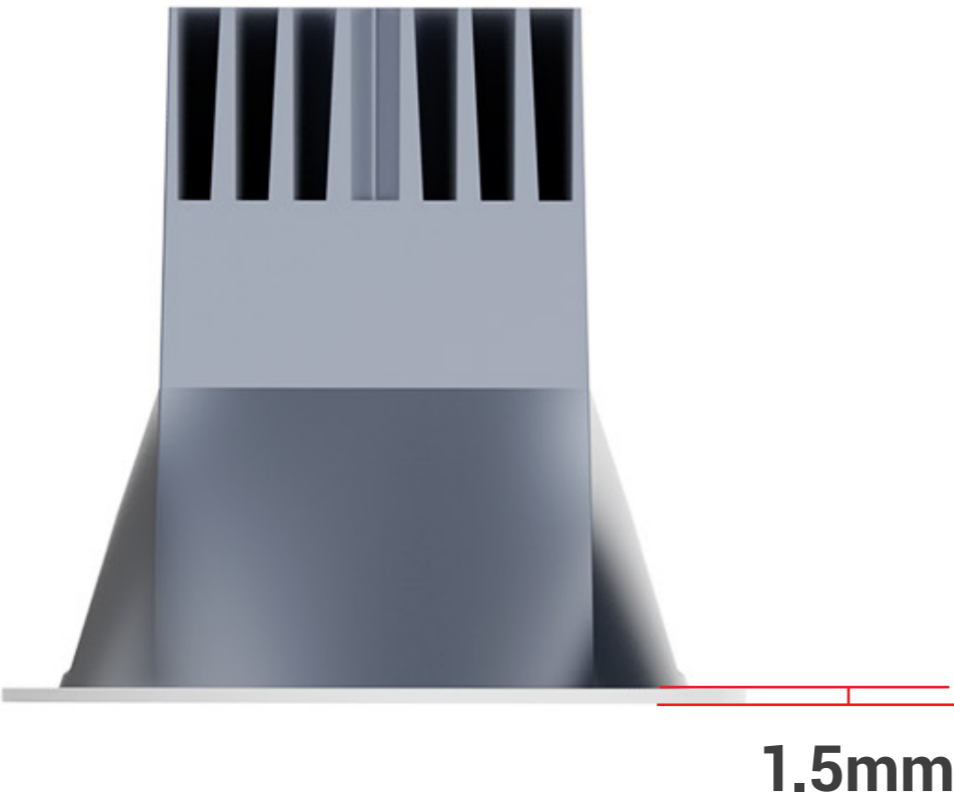

Parker

Extremely narrow edge design