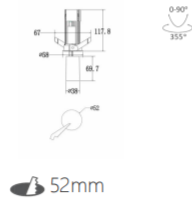

power	driver	lumen	size(mm)	LEDs	beam angle
6W	150mA	510lm 4000K	58*H118	1	

L04226 -12