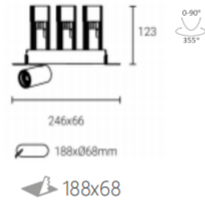

INTERIOR LED RECESSED DOWN SPOTLIGHT PULLOUT

L04238 -18

power	driver	lumen	size(mm)	LEDs	beam angle
18W	450mA	1530lm 4000K	234x68xH125	3	 15° 26° 36° 55°
IP44 DALI FLICKER FREE					
220-240V 50/60Hz 3-20mm CRI >97