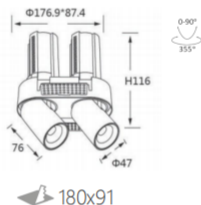

L04202 -24

power	driver	lumen	size(mm)	LEDs	beam angle
24W	600mA	2040lm 4000K	180x91xH116	2	 15° 26° 36° 55°
IP44 DALI FLICKER FREE					
220-240V 50/60Hz 3-20mm CRI >97					

Remote LED Driver	LED	Accessories	Finishing	LED color	CRI
Triac dimming 0/1-10V dimming DALI dimming TW dimming	 	Linear Spread Hex Louver Prismatic Spread Softening Lens	Matt white Matt black Customized	2700K 3000K 4000K 5000K	CRI90+

*It allows you to match the fixture with its surroundings.
002