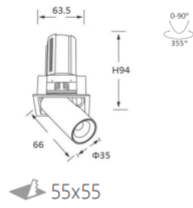

INTERIOR LED RECESSED DOWN SPOTLIGHT PULLOUT

L04210 - 7

power	driver	lumen	size(mm)	LEDs	beam angle
7W	175mA	595lm 4000K	63.5x63.5xH94	1	 15° 26° 36° 55° IP44 DALI FLICKER FREE 220-240V 50/60Hz CRI >97