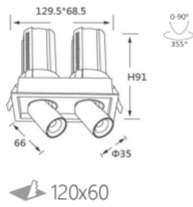

L04211 - 14

power	driver	lumen	size(mm)	LEDs	beam angle
14W	350mA	1190lm 4000K	129.5x68.5xH91	2	 15° 26° 36° 55° IP44 DALI FLICKER FREE 220-240V 50/60Hz CRI >97

Remote LED Driver	LED	Accessories	Finishing	LED color	CRI
Triac dimming 0/1-10V dimming DALI dimming TW dimming	 	 Linear Spread Hex Louver Prismatic Spread Softening Lens	 Matt white Matt black Customized	 2700K 3000K 4000K 5000K	CRI90+

*It allows you to match the fixture with its surroundings.