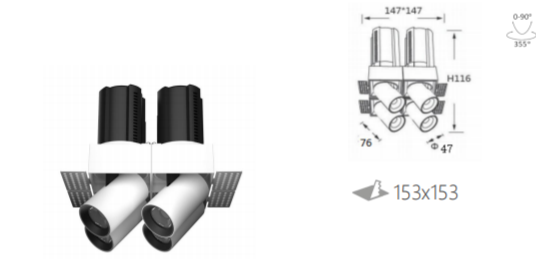

L04207 - 48

power	driver	lumen	size(mm)	LEDs	beam angle
48W	1200mA	4080lm 4000K	153x153xH116	4	 15° 26° 36° 55°
IP44 DALI FLICKER FREE					
220-240V 50/60Hz 3-20mm CRI >97					

Remote LED Driver	LED	Accessories	Finishing	LED color	CRI
Triac dimming 0/1-10V dimming DALI dimming TW dimming	 	Linear Spread Hex Louver Prismatic Spread Softening Lens	Matt white Matt black Customized	2700K 3000K 4000K 5000K	CRI90+

*It allows you to match the fixture with its surroundings.