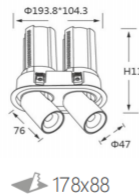

# INTERIOR LED RECESSED DOWN SPOTLIGHT PULLOUT

L04207 -80

power	driver	lumen	size(mm)	LEDs	beam angle
80W	2000mA	6800lm 4000K	192x192xH144	4	15° 26° 36° 55°
IP44 DALI  FLICKER FREE					
220-240V 50/60Hz  3-20mm  CRI >97					

L04209 -14

power	driver	lumen	size(mm)	LEDs	beam angle
14W	350mA	1190lm 4000K	139.5x78.5xH91	2	15° 26° 36° 55°
IP44 DALI  FLICKER FREE					
220-240V 50/60Hz  3-20mm  CRI >97					

L04209 -24

power	driver	lumen	size(mm)	LEDs	beam angle
24W	600mA	2040lm 4000K	193.8x104.3xH116	2	15° 26° 36° 55°
IP44 DALI  FLICKER FREE					
220-240V 50/60Hz  3-20mm  CRI >97					