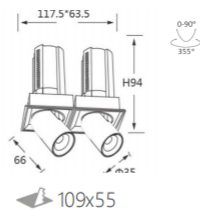

power	driver	lumen	size(mm)	LEDs	beam angle
14W	350mA	1190lm 4000K	117.5x63.5xH94	2	 IP44 DALI FLICKER FREE CRI >97