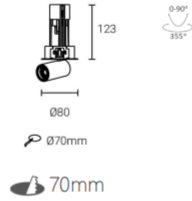

INTERIOR LED RECESSED DOWN SPOTLIGHT PULLOUT

L04222 -6

power	driver	lumen	size(mm)	LEDs	beam angle
6W	150mA	510lm 4000K	80*H125	1	

L04221 -6