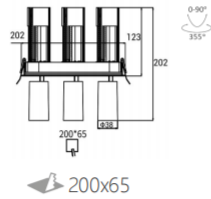

L04241 - 18

power	driver	lumen	size(mm)	LEDs	beam angle
18W	450mA	1530lm 4000K	140x63x123	3	 15° 26° 36° 55° IP44 DALI FLICKER FREE 220-240V 50/60Hz 3-20mm CRI >97

Remote LED Driver	LED	Accessories	Finishing	LED color	CRI
Triac dimming 0/1-10V dimming DALI dimming TW dimming	 	 Linear Spread Hex Louver Prismatic Spread Softening Lens	 Matt white Matt black Customized	 2700K 3000K 4000K 5000K	CRI90+

*It allows you to match the fixture with its surroundings.