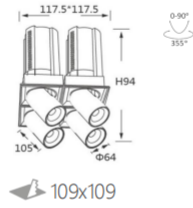

INTERIOR LED RECESSED DOWN SPOTLIGHT PULLOUT

L04214 -28

power	driver	lumen	size(mm)	LEDs	beam angle
28W	700mA	2380lm 4000K	117.5x117.5xH94	4	 15° 26° 36° 55°
IP44 DALI FLICKER FREE					
220-240V 50/60Hz 3-20mm CRI >97