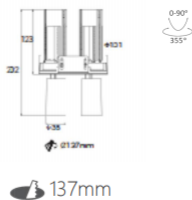

L04235 - 12

power	driver	lumen	size(mm)	LEDs	beam angle
12W	300mA	1020lm 4000K	203xH123	2	15° 26° 36° 55°

IP44 DALI FLICKER FREE

220-240V 50/60Hz 3-20mm CRI >97