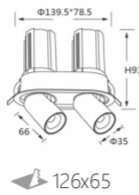

L04209 -14

power	driver	lumen	size(mm)	LEDs	beam angle
14W	350mA	1190lm 4000K	139.5x78.5xH91	2	15° 26° 36° 55°
IP44 DALI FLICKER FREE					
220-240V 50/60Hz 3-20mm CRI >97