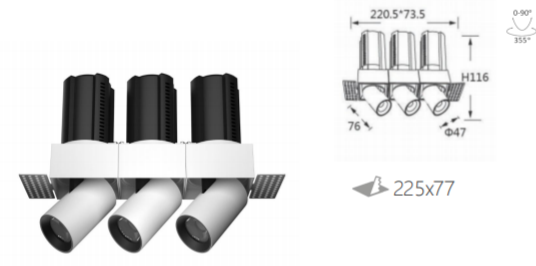

INTERIOR LED RECESSED DOWN SPOTLIGHT PULLOUT

L04206 - 36

power	driver	lumen	size(mm)	LEDs	beam angle
36W	900mA	3060lm 4000K	225x77xH116	3	 15° 26° 36° 55°
IP44 DALI FLICKER FREE					
220-240V 50/60Hz 3-20mm CRI >97