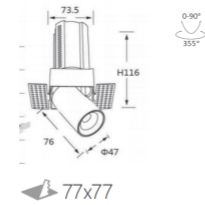

# INTERIOR LED RECESSED DOWN SPOTLIGHT PULLOUT

L04202 - 40

power	driver	lumen	size(mm)	LEDs	beam angle
40W	1000mA	3400lm 4000K	225x111xH142	2	15° 26° 36° 55°
IP44 DALI  FLICKER FREE					
220-240V 50/60Hz  3-20mm  CRI >97					

L04203 - 7

power	driver	lumen	size(mm)	LEDs	beam angle
7W	175mA	595lm 4000K	58x58xH94	1	15° 26° 36° 55°
IP44 DALI  FLICKER FREE					
220-240V 50/60Hz  3-20mm  CRI >97					

L04203 - 12

power	driver	lumen	size(mm)	LEDs	beam angle
12W	300mA	1020lm 4000K	77x77xH116	1	15° 26° 36° 55°
IP44 DALI  FLICKER FREE					
220-240V 50/60Hz  3-20mm  CRI >97					