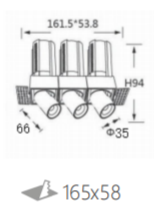

L04206 -21

power	driver	lumen	size(mm)	LEDs	beam angle
21W	525mA	1785lm 4000K	165x58xH94	3	 IP44 DALI FLICKER FREE

Remote LED Driver	LED	Accessories	Finishing	LED color	CRI
Triac dimming 0/1-10V dimming DALI dimming TW dimming	 	Linear Spread Hex Louver Prismatic Spread Softening Lens	Matt white Matt black Customized	2700K 3000K 4000K 5000K	CRI90+

*It allows you to match the fixture with its surroundings.
004