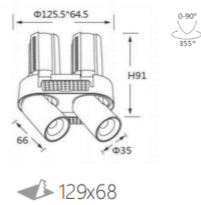

\*It allows you to match the fixture with its surroundings.

 **INTERIOR LED RECESSED DOWN SPOTLIGHT PULLOUT**

L04208 -12

power	driver	lumen	size(mm)	LEDs	beam angle
12W	300mA	1020lm 4000K	84xH104	1	 15° 26° 36° 55°
IP44 DALI  FLICKER FREE					
220-240V 50/60Hz  3-20mm  CRI >97					

L04208 -25

power	driver	lumen	size(mm)	LEDs	beam angle
25W	625mA	2125lm 4000K	110xH127	1	 15° 26° 36° 55°
IP44 DALI  FLICKER FREE					
220-240V 50/60Hz  3-20mm  CRI >97					

L04202 -14

power	driver	lumen	size(mm)	LEDs	beam angle
14W	350mA	1190lm 4000K	129x68xH91	2	 15° 26° 36° 55°
IP44 DALI  FLICKER FREE					
220-240V 50/60Hz  3-20mm  CRI >97					