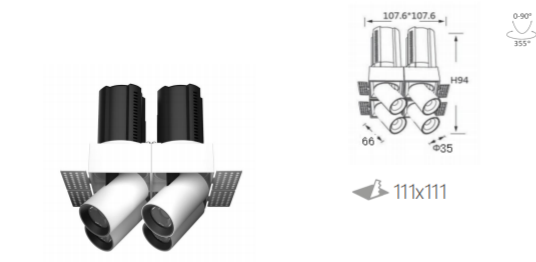

L04207 - 28

power	driver	lumen	size(mm)	LEDs	beam angle
28W	700mA	2380lm 4000K	111x111xH94	4	 15° 26° 36° 55°
IP44 DALI FLICKER FREE					
220-240V 50/60Hz 3-20mm CRI >97