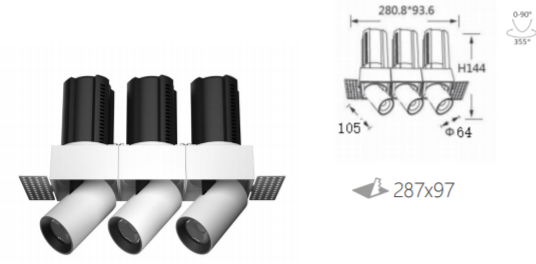

L04206 - 75

power	driver	lumen	size(mm)	LEDs	beam angle
75W	1875mA	6375lm 4000K	287x97xH144	3	 15° 26° 36° 55°
IP44 DALI FLICKER FREE					
220-240V 50/60Hz 3-20mm CRI >97