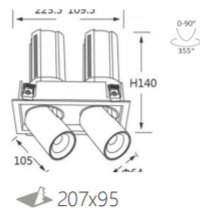

power	driver	lumen	size(mm)	LEDs	beam angle
50W	1250mA	4250lm 4000K	223.5x109.5xH142	2	 IP44 DALI FLICKER FREE CRI >97