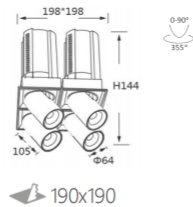

L04214 -100

power	driver	lumen	size(mm)	LEDs	beam angle
100W	2500mA	8500lm 4000K	198x198xH144	4	 15° 26° 36° 55°
IP44 DALI FLICKER FREE					
220-240V 50/60Hz 3-20mm CRI >97					

Remote LED Driver	LED	Accessories	Finishing	LED color	CRI
Triac dimming 0/1-10V dimming DALI dimming TW dimming	 	Linear Spread Hex Louver Prismatic Spread Softening Lens	Matt white Matt black Customized	2700K 3000K 4000K 5000K	CRI90+

*It allows you to match the fixture with its surroundings.
010