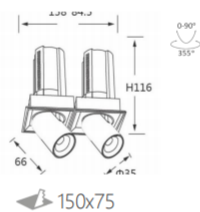

\*It allows you to match the fixture with its surroundings.

 **INTERIOR LED RECESSED DOWN SPOTLIGHT PULLOUT**

power	driver	lumen	size(mm)	LEDs	beam angle
24W	600mA	2040lm 4000K	180x90.5xH116	2	 <b>IP44 DALI</b>  <b>FLICKER FREE</b>   <b>CRI &gt;97</b>

power	driver	lumen	size(mm)	LEDs	beam angle
50W	1250mA	4250lm 4000K	223.5x109.5xH142	2	 <b>IP44 DALI</b>  <b>FLICKER FREE</b>   <b>CRI &gt;97</b>

power	driver	lumen	size(mm)	LEDs	beam angle
14W	350mA	1190lm 4000K	117.5x63.5xH94	2	 <b>IP44 DALI</b>  <b>FLICKER FREE</b>   <b>CRI &gt;97</b>