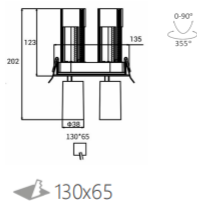

L04240 -12

power	driver	lumen	size(mm)	LEDs	beam angle
12W	300mA	1020lm 4000K	50x38x123	2