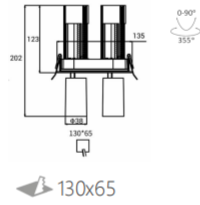

INTERIOR LED RECESSED DOWN SPOTLIGHT PULLOUT

L04240 - 12

power	driver	lumen	size(mm)	LEDs	beam angle
12W	300mA	1020lm 4000K	50x38x123	2	 15° 26° 36° 55° IP44 DALI FLICKER FREE 220-240V 50/60Hz 3-20mm CRI >97