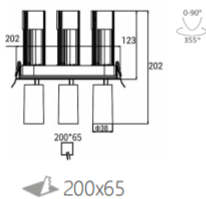

L04239 -6

power	driver	lumen	size(mm)	LEDs	beam angle
6W	150mA	510lm 4000K	50x38x123	1	  

L04240 -12

power	driver	lumen	size(mm)	LEDs	beam angle
12W	300mA	1020lm 4000K	50x38x123	2	  

L04241 -18

power	driver	lumen	size(mm)	LEDs	beam angle
18W	450mA	1530lm 4000K	140x63x123	3	  