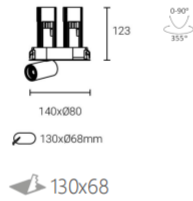

INTERIOR LED RECESSED DOWN SPOTLIGHT PULLOUT

L04223 - 12

power	driver	lumen	size(mm)	LEDs	beam angle
12W	300mA	1020lm 4000K	140x80xH125	2