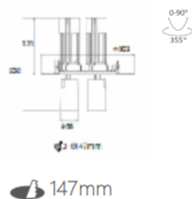

L04235 - 12

power	driver	lumen	size(mm)	LEDs	beam angle
12W	300mA	1020lm 4000K	203xH123	2	15° 26° 36° 55°

IP44 DALI FLICKER FREE

220-240V 50/60Hz 3-20mm CRI >97

L04236 - 18

power	driver	lumen	size(mm)	LEDs	beam angle
18W	450mA	1530lm 4000K	203xH123	3	15° 26° 36° 55°