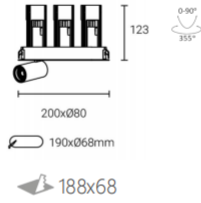

INTERIOR LED RECESSED DOWN SPOTLIGHT PULLOUT

L04229 -18

power	driver	lumen	size(mm)	LEDs	beam angle
18W	450mA	1530lm 4000K	234x68xH125	3