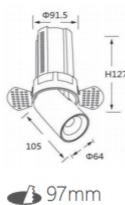

# INTERIOR LED RECESSED DOWN SPOTLIGHT PULLOUT

L04201 - 7

power	driver	lumen	size(mm)	LEDs	beam angle
7W	175mA	595lm 4000K	58xH86	1	 IP44 DALI  FLICKER FREE 220-240V 50/60Hz  CRI >97

L04201 - 12

power	driver	lumen	size(mm)	LEDs	beam angle
12W	300mA	1020lm 4000K	77xH104	1	 IP44 DALI  FLICKER FREE 220-240V 50/60Hz  CRI >97

L04201 - 25

power	driver	lumen	size(mm)	LEDs	beam angle
25W	625mA	2125lm 4000K	97xH127	1	 IP44 DALI  FLICKER FREE 220-240V 50/60Hz  CRI >97

L04208 - 7

power	driver	lumen	size(mm)	LEDs	beam angle
7W	175mA	595lm 4000K	61.6xH86	1	 IP44 DALI  FLICKER FREE 220-240V 50/60Hz  CRI >97