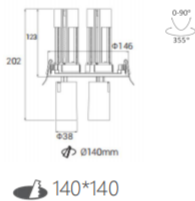

power	driver	lumen	size(mm)	LEDs	beam angle
18W	450mA	1530lm 4000K	146x146xH125	3	

Remote LED Driver	LED	Accessories	Finishing	LED color	CRI
Triac dimming 0/1-10V dimming DALI dimming TW dimming	 		Customized		CRI90+

*It allows you to match the fixture with its surroundings.