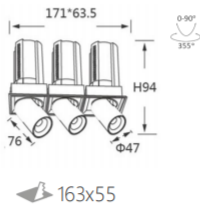

L04213 - 21

power	driver	lumen	size(mm)	LEDs	beam angle
21W	525mA	1785lm 4000K	171x63.5xH94	3