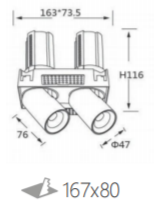

\*It allows you to match the fixture with its surroundings.

 **INTERIOR LED RECESSED DOWN SPOTLIGHT PULLOUT**

L04204 -14

power	driver	lumen	size(mm)	LEDs	beam angle
14W	350mA	1190lm 4000K	120x62xH91	2	 <b>IP44 DALI</b>  <b>FLICKER FREE</b> 

L04204 -24

power	driver	lumen	size(mm)	LEDs	beam angle
24W	600mA	2040lm 4000K	167x80xH116	2	 <b>IP44 DALI</b>  <b>FLICKER FREE</b> 

L04204 -50

power	driver	lumen	size(mm)	LEDs	beam angle
50W	1250mA	4250lm 4000K	209x97xH142	2	 <b>IP44 DALI</b>  <b>FLICKER FREE</b> 