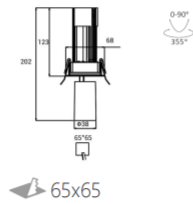

L04239 -6

power	driver	lumen	size(mm)	LEDs	beam angle
6W	150mA	510lm 4000K	50x38x123	1