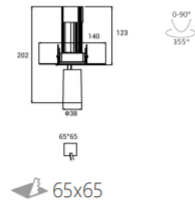

L04242 -6

power	driver	lumen	size(mm)	LEDs	beam angle
6W	150mA	510lm 4000K	38x140x123	1	 15° 26° 36° 55°
IP44 DALI FLICKER FREE					
220-240V 50/60Hz 3-20mm CRI >97