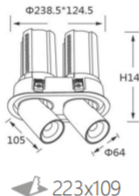

L04209 -40

power	driver	lumen	size(mm)	LEDs	beam angle
40W	1000mA	3400lm 4000K	238.5x124.5xH142	2	15° 26° 36° 55°
IP44 DALI FLICKER FREE					
220-240V 50/60Hz 3-20mm CRI >97					

Remote LED Driver	LED	Accessories	Finishing	LED color	CRI
Triac dimming 0/1-10V dimming DALI dimming TW dimming	 	 Linear Spread Hex Louver Prismatic Spread Softening Lens	 Matt white Matt black Customized	 2700K 3000K 4000K 5000K	CRI90+

*It allows you to match the fixture with its surroundings.