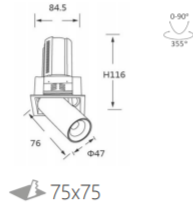

L04210 - 12

power	driver	lumen	size(mm)	LEDs	beam angle
12W	300mA	1020lm 4000K	84.5x84.5xH116	1	 15° 26° 36° 55° IP44 DALI FLICKER FREE 220-240V 50/60Hz CRI >97