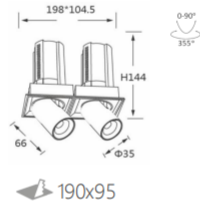

INTERIOR LED RECESSED DOWN SPOTLIGHT PULLOUT

L04212 - 50

power	driver	lumen	size(mm)	LEDs	beam angle
50W	1250mA	4250lm 4000K	198x104.5xH144	2