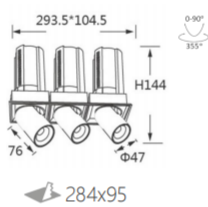

L04213 - 21

power	driver	lumen	size(mm)	LEDs	beam angle
21W	525mA	1785lm 4000K	171x63.5xH94	3	  

L04213 - 36

power	driver	lumen	size(mm)	LEDs	beam angle
36W	900mA	3060lm 4000K	231.5x84.5xH116	3	  

L04213 - 75