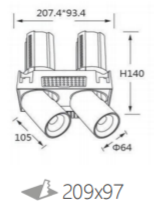

\*It allows you to match the fixture with its surroundings.

 **INTERIOR LED RECESSED DOWN SPOTLIGHT PULLOUT**

L04204 -14

power	driver	lumen	size(mm)	LEDs	beam angle
14W	350mA	1190lm 4000K	120x62xH91	2	 <b>IP44 DALI</b>  <b>FLICKER FREE</b> 

L04204 -24

power	driver	lumen	size(mm)	LEDs	beam angle
24W	600mA	2040lm 4000K	167x80xH116	2	 <b>IP44 DALI</b>  <b>FLICKER FREE</b> 

L04204 -50

power	driver	lumen	size(mm)	LEDs	beam angle
50W	1250mA	4250lm 4000K	209x97xH142	2	 <b>IP44 DALI</b>  <b>FLICKER FREE</b> 