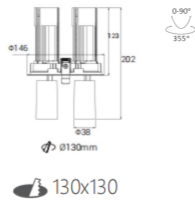

power	driver	lumen	size(mm)	LEDs	beam angle
12W	300mA	1020lm 4000K	146x146xH125	2	

L04227 -18