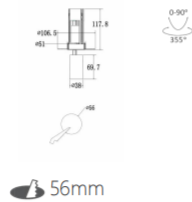

L04230 - 6

power	driver	lumen	size(mm)	LEDs	beam angle
6W	150mA	510lm 4000K	107xH118	1	15° 26° 36° 55°

IP44 DALI FLICKER FREE

220-240V 50/60Hz 3-20mm CRI >97