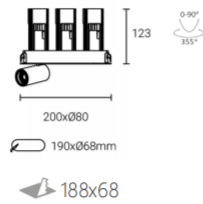

# INTERIOR LED RECESSED DOWN SPOTLIGHT PULLOUT

L04223 - 12

power	driver	lumen	size(mm)	LEDs	beam angle
12W	300mA	1020lm 4000K	140x80xH125	2	

L04224 - 18

power	driver	lumen	size(mm)	LEDs	beam angle
18W	450mA	1530lm 4000K	234x68xH125	3	