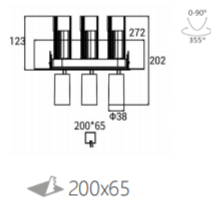

L04244 -18

power	driver	lumen	size(mm)	LEDs	beam angle
18W	450mA	1530lm 4000K	38x272x123	3	 15° 26° 36° 55°
IP44 DALI FLICKER FREE					
220-240V 50/60Hz 3-20mm CRI >97					

Remote LED Driver	LED	Accessories	Finishing	LED color	CRI
Triac dimming 0/1-10V dimming DALI dimming TW dimming	 	Linear Spread Hex Louver Prismatic Spread Softening Lens	Matt white Matt black Customized	2700K 3000K 4000K 5000K	CRI90+

*It allows you to match the fixture with its surroundings.