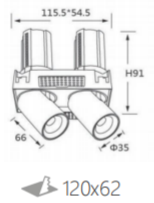

L04203 - 20

power	driver	lumen	size(mm)	LEDs	beam angle
20W	500mA	1700lm 4000K	97x97xH144	1	15° 26° 36° 55°
IP44 DALI  FLICKER FREE					
220-240V 50/60Hz  3-20mm  CRI >97					

Remote LED Driver	LED	Accessories	Finishing	LED color	CRI
Triac dimming 0/1-10V dimming DALI dimming TW dimming	  	Linear Spread Hex Louver Prismatic Spread Softening Lens	Matt white Matt black Customized	2700K 3000K 4000K 5000K	CRI90+

\*It allows you to match the fixture with its surroundings.

 **INTERIOR LED RECESSED DOWN SPOTLIGHT PULLOUT**

L04204 -14

power	driver	lumen	size(mm)	LEDs	beam angle
14W	350mA	1190lm 4000K	120x62xH91	2	 <b>IP44 DALI</b>  <b>FLICKER FREE</b> 