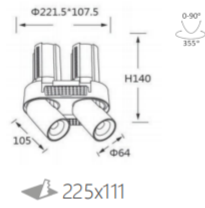

INTERIOR LED RECESSED DOWN SPOTLIGHT PULLOUT

L04202 - 40

power	driver	lumen	size(mm)	LEDs	beam angle
40W	1000mA	3400lm 4000K	225x111xH142	2	15° 26° 36° 55°
IP44 DALI FLICKER FREE					
220-240V 50/60Hz 3-20mm CRI >97