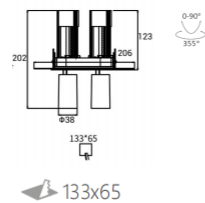

L04243 -12

power	driver	lumen	size(mm)	LEDs	beam angle
12W	300mA	1020lm 4000K	38x206x123	2	 15° 26° 36° 55°
IP44 DALI FLICKER FREE					
220-240V 50/60Hz 3-20mm CRI >97