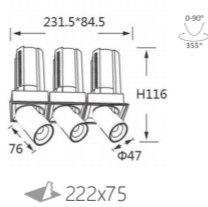

L04213 - 36

power	driver	lumen	size(mm)	LEDs	beam angle
36W	900mA	3060lm 4000K	231.5x84.5xH116	3