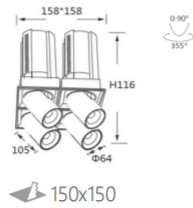

L04214 -48

power	driver	lumen	size(mm)	LEDs	beam angle
48W	1200mA	4080lm 4000K	158x158xH116	4	 15° 26° 36° 55°
IP44 DALI FLICKER FREE					
220-240V 50/60Hz 3-20mm CRI >97