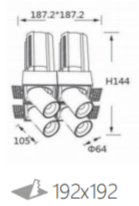

INTERIOR LED RECESSED DOWN SPOTLIGHT PULLOUT

L04207 -80

power	driver	lumen	size(mm)	LEDs	beam angle
80W	2000mA	6800lm 4000K	192x192xH144	4	15° 26° 36° 55°
IP44 DALI FLICKER FREE					
220-240V 50/60Hz 3-20mm CRI >97