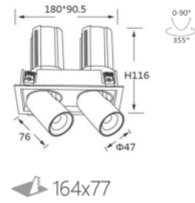

INTERIOR LED RECESSED DOWN SPOTLIGHT PULLOUT

power	driver	lumen	size(mm)	LEDs	beam angle
24W	600mA	2040lm 4000K	180x90.5xH116	2	 IP44 DALI FLICKER FREE CRI >97