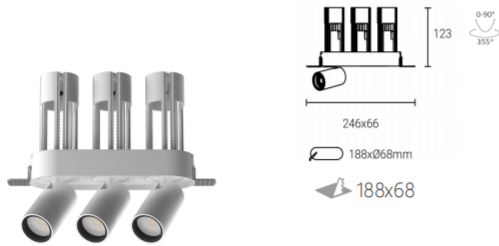

L04233 - 18

power	driver	lumen	size(mm)	LEDs	beam angle
18W	450mA	1530lm 4000K	234x68xH125	3