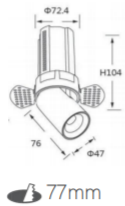

# INTERIOR LED RECESSED DOWN SPOTLIGHT PULLOUT

L04201 - 7

power	driver	lumen	size(mm)	LEDs	beam angle
7W	175mA	595lm 4000K	58xH86	1	 IP44 DALI  FLICKER FREE 220-240V 50/60Hz  CRI >97

L04201 - 12

power	driver	lumen	size(mm)	LEDs	beam angle
12W	300mA	1020lm 4000K	77xH104	1	 IP44 DALI  FLICKER FREE 220-240V 50/60Hz  CRI >97