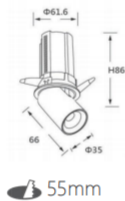

# INTERIOR LED RECESSED DOWN SPOTLIGHT PULLOUT

L04201 - 7

power	driver	lumen	size(mm)	LEDs	beam angle
7W	175mA	595lm 4000K	58xH86	1	 IP44 DALI  FLICKER FREE 220-240V 50/60Hz  CRI >97

L04201 - 12

power	driver	lumen	size(mm)	LEDs	beam angle
12W	300mA	1020lm 4000K	77xH104	1	 IP44 DALI  FLICKER FREE 220-240V 50/60Hz  CRI >97

L04201 - 25

power	driver	lumen	size(mm)	LEDs	beam angle
25W	625mA	2125lm 4000K	97xH127	1	 IP44 DALI  FLICKER FREE 220-240V 50/60Hz  CRI >97

L04208 - 7

power	driver	lumen	size(mm)	LEDs	beam angle
7W	175mA	595lm 4000K	61.6xH86	1	 IP44 DALI  FLICKER FREE 220-240V 50/60Hz  CRI >97