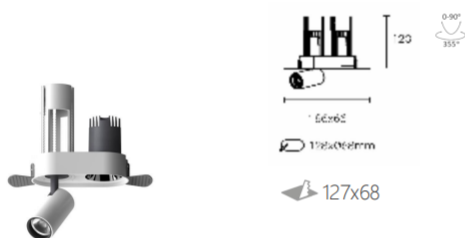

L04233 - 18

power	driver	lumen	size(mm)	LEDs	beam angle
18W	450mA	1530lm 4000K	234x68xH125	3	  

L04234 - 24

power	driver	lumen	size(mm)	LEDs	beam angle
24W	600mA	2040lm 4000K	140x140xH125	4	  

L04237 - 12