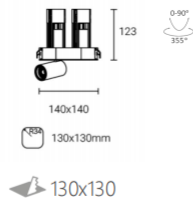

L04225 - 24

power	driver	lumen	size(mm)	LEDs	beam angle
24W	600mA	2040lm 4000K	140x140xH125	4