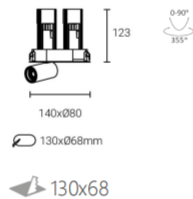

L04228 - 12

power	driver	lumen	size(mm)	LEDs	beam angle
12W	300mA	1020lm 4000K	140x80xH125	2	

Remote LED Driver	LED	Accessories	Finishing	LED color	CRI
Triac dimming 0/1-10V dimming DALI dimming TW dimming	 	 	 Customized	 	CRI90+

*It allows you to match the fixture with its surroundings.