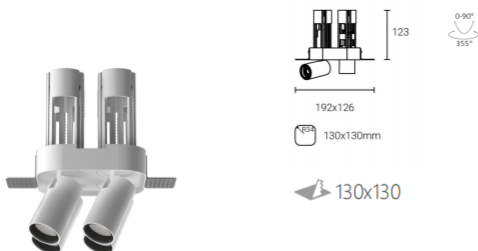

L04234 - 24

power	driver	lumen	size(mm)	LEDs	beam angle
24W	600mA	2040lm 4000K	140x140xH125	4