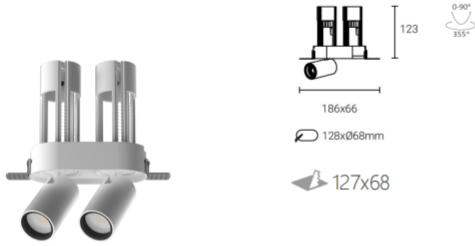

INTERIOR LED RECESSED DOWN SPOTLIGHT PULLOUT

L04232 - 12

power	driver	lumen	size(mm)	LEDs	beam angle
12W	300mA	1020lm 4000K	172x68xH125	2