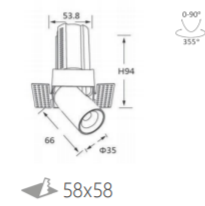

L04203 - 7

power	driver	lumen	size(mm)	LEDs	beam angle
7W	175mA	595lm 4000K	58x58xH94	1	15° 26° 36° 55°
IP44 DALI FLICKER FREE					
220-240V 50/60Hz 3-20mm CRI >97