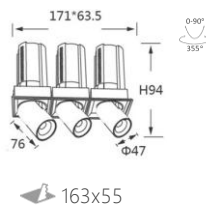

L04213 - 21

power	driver	lumen	size(mm)	LEDs	beam angle

21W	175mA	1785lm 4000K	171x64xH94	3