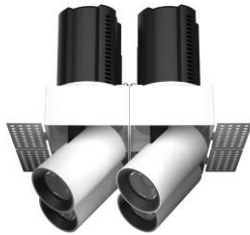

INTERIOR LED RECESSED DOWN SPOTLIGHT - PULLOUT

L04207 -80

power	driver	lumen	size(mm)	LEDs	beam angle

80W	500mA	6800lm 4000K	192x192xH144	4