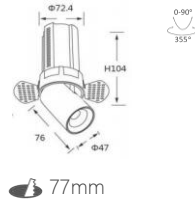

L04214

28W	↔ 109x109	010
48W	↔ 150x150	010
80W	↔ 190x190	010
100W	↔ 190x190	010

honeycomb

single polarized

double polarized

oval

frosted

honeycomb

single polarized

double polarized

oval

frosted

modular design multiple light.
tool-free to change the LED module

INTERIOR LED RECESSED DOWN SPOTLIGHT - PULLOUT

L04201 - 7

power	driver	lumen	size(mm)	LEDs	beam angle
7W	175mA	595lm 4000K	58xH86	1	15° 26° 36° 50°
IP44 DALI FLICKER FREE 220-240V 50/60Hz 3-30mm CRI >97					

L04201 - 12

power	driver	lumen	size(mm)	LEDs	beam angle
12W	300mA	1020lm 4000K	77xH104	1	15° 26° 36° 50°
IP44 DALI FLICKER FREE 220-240V 50/60Hz 3-30mm CRI >97					

L04201 - 25

power	driver	lumen	size(mm)	LEDs	beam angle
25W	625mA	2125lm 4000K	97xH127	1	15° 26° 36° 50°
IP44 DALI FLICKER FREE 220-240V 50/60Hz 3-30mm CRI >97					