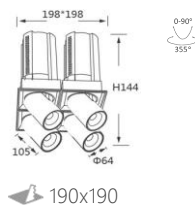

L04214 -100

power	driver	lumen	size(mm)	LEDs	beam angle

100W	625mA	8500lm 4000K	198x198xH144	4	

Remote LED Driver	LED	Accessories	Finishing	LED color	CRI
Triac dimming 0/1-10V dimming DALI dimming TW dimming		Linear Spread Hex Louver Prismatic Spread Softening Lens	Matt white Matt black Customized	2700K 3000K 4000K 5000K	CRI90+

*It allows you to match the fixture with its surroundings.