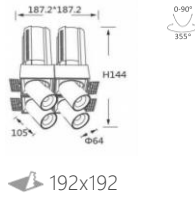

INTERIOR LED RECESSED DOWN SPOTLIGHT - PULLOUT

L04207 -80

power	driver	lumen	size(mm)	LEDs	beam angle

80W	500mA	6800lm 4000K	192x192xH144	4