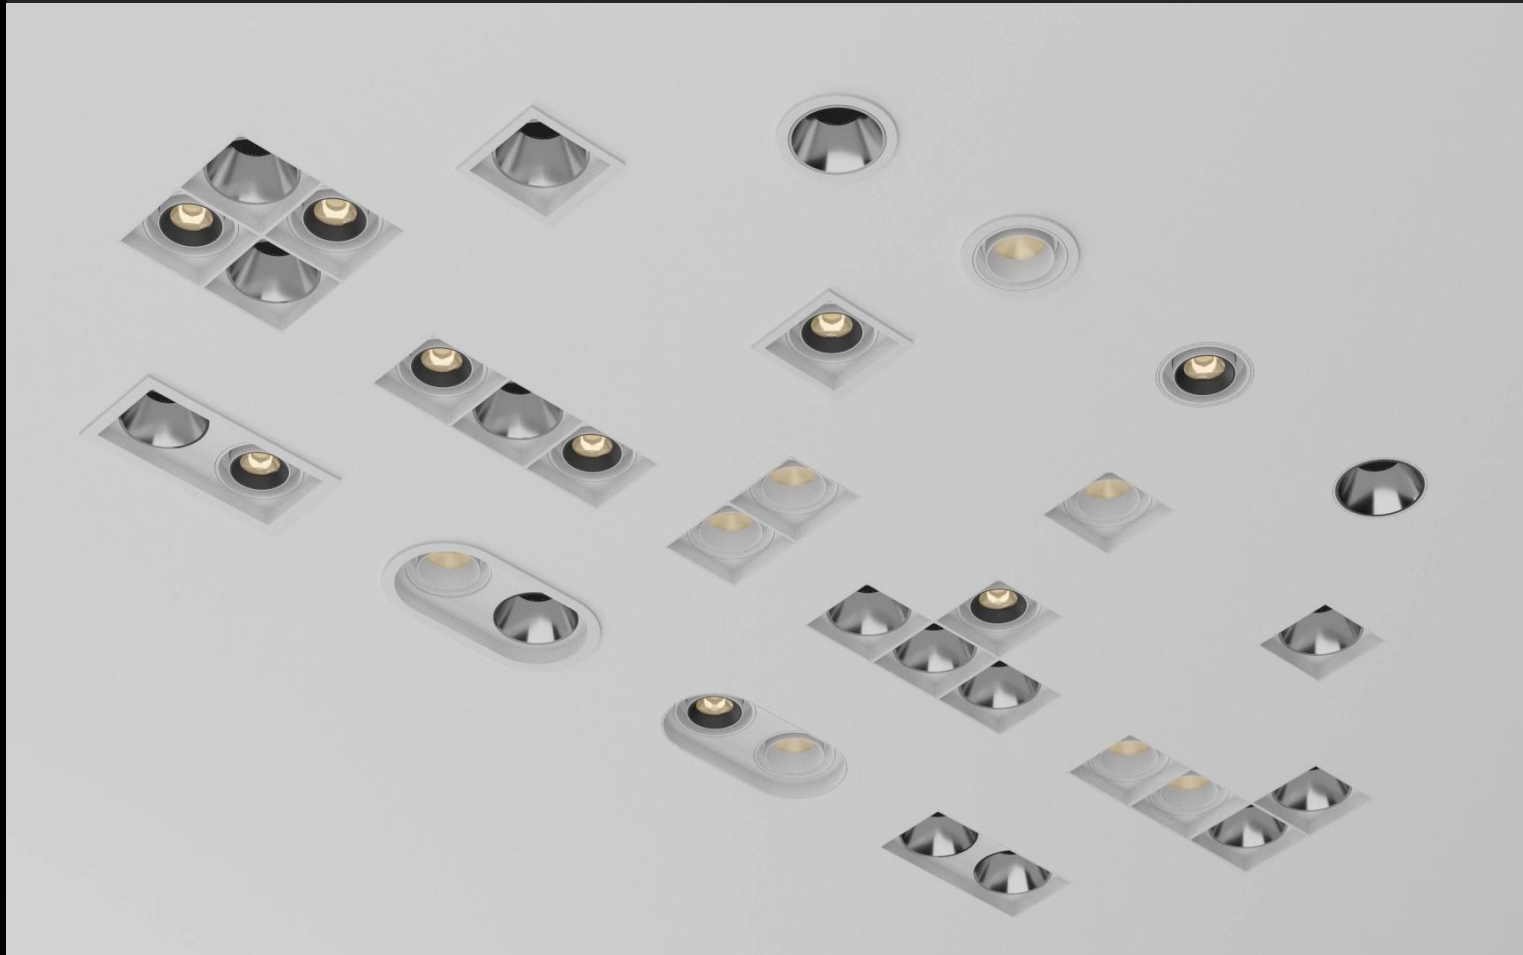

INTERIOR LED RECESSED SPOTLIGHT

7W 200mA
490lm

Double adjustability tube pull-out spotlight , uniform distribution . Visual comfort low glare optic , recessed light source. available for five different output beams 15/24/36/50°. Specialized optical filters can be ordered. The decorative secondary optic available in multiple color finishing, Black I White I Chromed I Gold. The basic model comes in white RAL9003 or black RAL9005 colors. Customized color finishing, power changes are possible depending on the request and the quantity. Simple and flexible installation trimless or with spring.

single polarized

double polarized

oval

frosted

modular design multiple light.
tool-free to change the LED module

INTERIOR LED RECESSED DOWN SPOTLIGHT - PULLOUT

L04201 - 7

power	driver	lumen	size(mm)	LEDs	beam angle
7W	175mA	595lm 4000K	58xH86	1	15° 26° 36° 50°
IP44 DALI FLICKER FREE 220-240V 50/60Hz 3-30mm CRI >97					