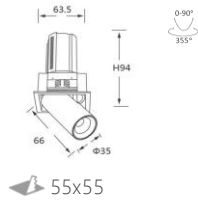

INTERIOR LED RECESSED DOWN SPOTLIGHT - PULLOUT

L04210 - 7

power	driver	lumen	size(mm)	LEDs	beam angle

7W	175mA	595lm 4000K	65x65xH94	1