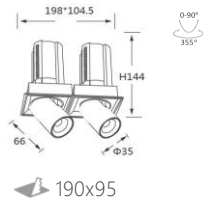

2700K
 3000K
 4000K
 5000K

CRI90+

*It allows you to match the fixture with its surroundings.

INTERIOR LED RECESSED DOWN SPOTLIGHT - PULLOUT

L04212 - 50

power	driver	lumen	size(mm)	LEDs	beam angle
-------	--------	-------	----------	------	------------