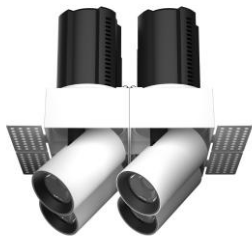

L04207 - 28

power	driver	lumen	size(mm)	LEDs	beam angle

28W	175mA	2380lm 4000K	111x111xH94	4