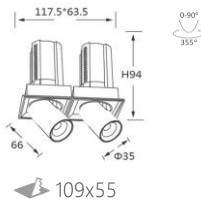

L04212 -14

power	driver	lumen	size(mm)	LEDs	beam angle

14W	175mA	1190lm 4000K	118x65xH94	2