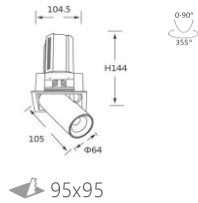

L04210 - 20

power	driver	lumen	size(mm)	LEDs	beam angle

20W	500mA	1700lm 4000K	105x105xH140	1