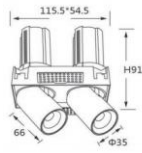

12W	300mA	1020lm 4000K	77x77xH116	1	
-----	-------	--------------	------------	---	--

L04203 - 20

power	driver	lumen	size(mm)	LEDs	beam angle
-------	--------	-------	----------	------	------------

20W	500mA	1700lm 4000K	97x97xH144	1	
-----	-------	--------------	------------	---	--

■ 2700K
■ 3000K
■ 4000K
■ 5000K

CRI90+

*It allows you to match the fixture with its surroundings.

INTERIOR LED RECESSED DOWN SPOTLIGHT - PULLOUT

L04204 -14

120x62

power	driver	lumen	size(mm)	LEDs	beam angle
-------	--------	-------	----------	------	------------

14W 175mA 1190lm 4000K 120x62xH91 2

L04204 -24

167x80

power	driver	lumen	size(mm)	LEDs	beam angle
-------	--------	-------	----------	------	------------

24W 300mA 2040lm 4000K 167x80xH116 2

L04204 -50

209x97

power	driver	lumen	size(mm)	LEDs	beam angle
-------	--------	-------	----------	------	------------

50W 625mA 4250lm 4000K 209x97xH142 2

L04206 -21

165x58

power	driver	lumen	size(mm)	LEDs	beam angle
-------	--------	-------	----------	------	------------