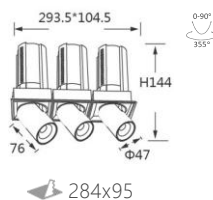

L04213 - 75

power	driver	lumen	size(mm)	LEDs	beam angle

75W	625mA	6375lm 4000K	294x105xH144	3	

Remote LED Driver	LED	Accessories	Finishing	LED color	CRI

Triac dimming
0/1-10V dimming
DALI dimming
TW dimming

■ Matt white
■ Matt black
■ Customized

■ 2700K
■ 3000K
■ 4000K
■ 5000K

CRI90+

*It allows you to match the fixture with its surroundings.