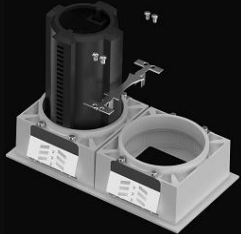

modular design multiple light.
tool-free to change the LED module