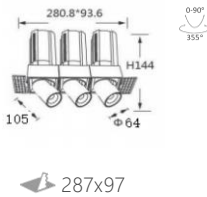

L04206 - 75

power	driver	lumen	size(mm)	LEDs	beam angle

75W	625mA	6375lm 4000K	287x97xH144	3