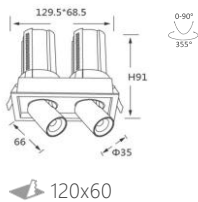

L04211 - 14

power	driver	lumen	size(mm)	LEDs	beam angle

14W	175mA	1190lm 4000K	130x69xH91	2	

Remote LED Driver	LED	Accessories	Finishing	LED color	CRI
Triac dimming 0/1-10V dimming DALI dimming TW dimming		Linear Spread Hex Louver Prismatic Spread Softening Lens	Matt white Matt black Customized	2700K 3000K 4000K 5000K	CRI90+

*It allows you to match the fixture with its surroundings.