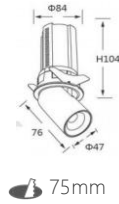

L04201 - 12

power	driver	lumen	size(mm)	LEDs	beam angle
12W	300mA	1020lm 4000K	77xH104	1	15° 26° 36° 50°
IP44 DALI FLICKER FREE 220-240V 50/60Hz 3-30mm CRI >97					

L04201 - 25

power	driver	lumen	size(mm)	LEDs	beam angle
25W	625mA	2125lm 4000K	97xH127	1	15° 26° 36° 50°
IP44 DALI FLICKER FREE 220-240V 50/60Hz 3-30mm CRI >97					

L04208 - 7

power	driver	lumen	size(mm)	LEDs	beam angle
7W	175mA	595lm 4000K	62xH86	1	15° 26° 36° 50°
IP44 DALI FLICKER FREE 220-240V 50/60Hz 3-30mm CRI >97					

Remote LED Driver	LED	Accessories	Finishing	LED color	CRI
Triac dimming 0/1-10V dimming DALI dimming TW dimming		Linear Spread Hex Louver Prismatic Spread Softening Lens	Matt white Matt black Customized	2700K 3000K 4000K 5000K	CRI90+

*It allows you to match the fixture with its surroundings.

INTERIOR LED RECESSED DOWN SPOTLIGHT - PULLOUT

L04208 -12

power	driver	lumen	size(mm)	LEDs	beam angle
-------	--------	-------	----------	------	------------