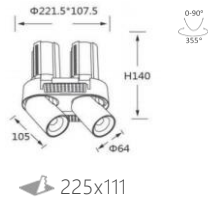

INTERIOR LED RECESSED DOWN SPOTLIGHT - PULLOUT

L04202 - 40

power	driver	lumen	size(mm)	LEDs	beam angle

40W	500mA	3400lm 4000K	225x111xH142	2