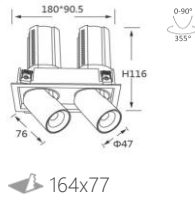

INTERIOR LED RECESSED DOWN SPOTLIGHT - PULLOUT

L04211 -24

power	driver	lumen	size(mm)	LEDs	beam angle

24W	300mA	2040lm 4000K	180x90.5xH116	2