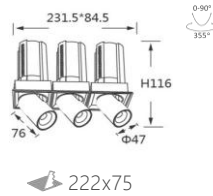

L04213 - 36

power	driver	lumen	size(mm)	LEDs	beam angle

36W	300mA	3060lm 4000K	232x85xH116	3