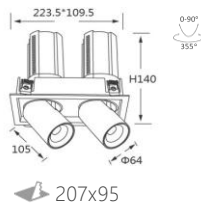

L04211 -50

power	driver	lumen	size(mm)	LEDs	beam angle

50W	625mA	4250lm 4000K	223.5x109.5xH142	2