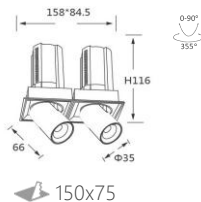

L04212 -24

power	driver	lumen	size(mm)	LEDs	beam angle

24W	300mA	2040lm 4000K	158x85xH116	2	

Remote LED Driver	LED	Accessories	Finishing	LED color	CRI

Triac dimming
0/1-10V dimming
DALI dimming
TW dimming

☐ Matt white
☐ Matt black
☐ Customized

☐ 2700K
☐ 3000K
☐ 4000K
☐ 5000K

CRI90+

*It allows you to match the fixture with its surroundings.