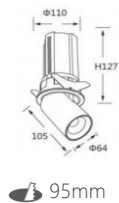

*It allows you to match the fixture with its surroundings.

INTERIOR LED RECESSED DOWN SPOTLIGHT - PULLOUT

L04208 -12

power	driver	lumen	size(mm)	LEDs	beam angle
-------	--------	-------	----------	------	------------

12W	300mA	1020lm 4000K	84xH104	1	
-----	-------	--------------	---------	---	--

L04208 -25

power	driver	lumen	size(mm)	LEDs	beam angle
-------	--------	-------	----------	------	------------

25W	625mA	2125lm 4000K	110xH127	1	
-----	-------	--------------	----------	---	--