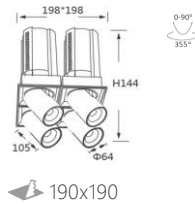

L04214 -80

power	driver	lumen	size(mm)	LEDs	beam angle

80W	500mA	6800lm 4000K	198x198xH144	4