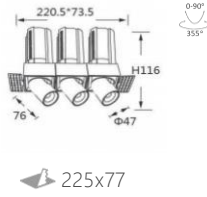

INTERIOR LED RECESSED DOWN SPOTLIGHT - PULLOUT

L04206 - 36

power	driver	lumen	size(mm)	LEDs	beam angle

36W	300mA	3060lm 4000K	225x77xH116	3