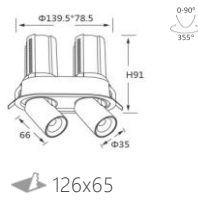

L04207 - 28

power	driver	lumen	size(mm)	LEDs	beam angle
-------	--------	-------	----------	------	------------

28W	175mA	2380lm 4000K	111x111xH94	4	
-----	-------	--------------	-------------	---	--

L04207 - 48

*It allows you to match the fixture with its surroundings.

INTERIOR LED RECESSED DOWN SPOTLIGHT - PULLOUT

L04207 -80

power	driver	lumen	size(mm)	LEDs	beam angle
-------	--------	-------	----------	------	------------

80W	500mA	6800lm 4000K	192x192xH144	4	
-----	-------	--------------	--------------	---	--

L04209 -14

power	driver	lumen	size(mm)	LEDs	beam angle
-------	--------	-------	----------	------	------------

14W	175mA	1190lm 4000K	140x79xH91	2	
-----	-------	--------------	------------	---	--