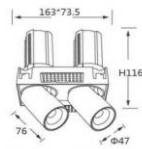

■ 2700K
■ 3000K
■ 4000K
■ 5000K

CRI90+

*It allows you to match the fixture with its surroundings.

INTERIOR LED RECESSED DOWN SPOTLIGHT - PULLOUT

L04204 -14

120x62

power	driver	lumen	size(mm)	LEDs	beam angle
-------	--------	-------	----------	------	------------

14W 175mA 1190lm 4000K 120x62xH91 2

L04204 -24

167x80

power	driver	lumen	size(mm)	LEDs	beam angle
-------	--------	-------	----------	------	------------

24W 300mA 2040lm 4000K 167x80xH116 2

L04204 -50

209x97

power	driver	lumen	size(mm)	LEDs	beam angle
-------	--------	-------	----------	------	------------

50W 625mA 4250lm 4000K 209x97xH142 2

L04206 -21

165x58

power	driver	lumen	size(mm)	LEDs	beam angle
-------	--------	-------	----------	------	------------