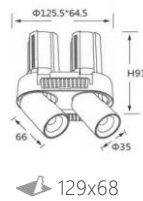

power	driver	lumen	size(mm)	LEDs	beam angle

14W	175mA	1190lm 4000K	129x68xH91	2