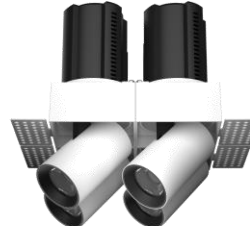

L04207

28W	↔ 111x111	005
48W	↔ 153x153	005
80W	↔ 192x192	006