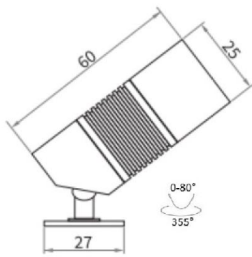

An ideal accent lighting in residential or commercial places

Code	System Power W	Output Lumen lm	Dimension mm	Cut Hole mm	Power Supply mA
L70103 -3	3W	190lm	∅ 25xH60mm	∅ mm	500mA
L70103 -5	5W	400lm	∅ 25xH60mm	∅ mm	600mA