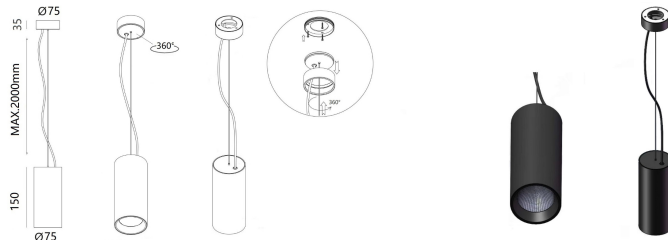

INTERIOR LED PENDANT SPOTLIGHT

L08075

- IP20
- CLASS III
- Pendant Installation
- Aluminium lighting fixture, powder coated.
- Standard length of cable 2000mm with quick connector.
- Eyes friendly CE certificate RoHS standard
- CRI90 + 2SDCM COB LED
- DALI Triac 1 0/1-10V I DALI dimmable
- Tunable White dimming
- Warranty 5 Years

ELONGATED CYLINDRICAL HOUSING AND MULTIPLE INSTALLATIONS

Code	System Power W	Output Lumen lm	Dimension mm	Cut Hole mm	Power Supply mA
L08075-15	15W	1400lm	Ø 75xH150mm	Ø mm	350mA
L08075-25	25W	2300lm	Ø 95xH250mm	Ø mm	650mA
L08075 -	W	lm	Ø mm	Ø mm	mA

FEATURES

Pendant luminaire with Ø75 | Ø91mm diameter with an elongated cylindrical housing. Multiple installations. trimless, with a decorative trim and surfaced. Aluminum extrusion and powder coating housing. A lens is used instead of a conventional reflector. It allows to create directional and powerful luminous flux. The suspension system is very aesthetically pleasing, the power come through the suspension strands. Customized size, IP rating, color finishing, control systems and power changes are possible depending on the request and the quantity.

Built-in LED Driver	Accessoires	Beam Angle	Color Temperature	Finishes
15W 350mA 25W 650mA W mA	Hex Louver	15° 24° 38° 55°	2700K 3000K 4000K 5000K 6000K	Black White Customized