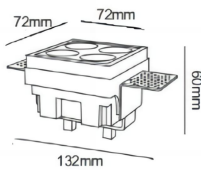

## INTERIOR LED RECESSED DOWN SPOTLIGHT

L07023

-  IP20
-  CLASS III
-  CEILING RECESSED I TRIMLESS
-  400-600mm cable with quick connector.
-  78x78mm
-  Eyes friendly CE certificate RoHS standard
-  OSRAM branded SMD LED #.3030
-  Triac I 0/1-10V I DALI dimmable
-  Tunable White dimming
-  Warranty 5 Years

UNIFORM DISTRIBUTION | EASY INSTALLATIONS

 78x78mm

Code	System Power W	Output Lumen lm	Dimension mm	Cut Hole mm	Power Supply mA
L07023 -8	4x2W	480lm	□ 72x72xH60mm	□ 78x78mm	600mA