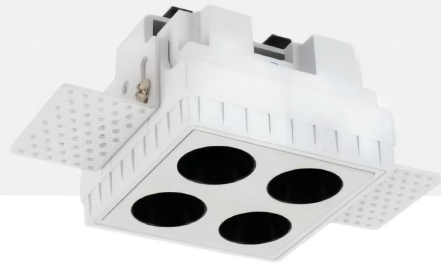

## INTERIOR LED RECESSED DOWN SPOTLIGHT

L07023

-  IP20
-  CLASS III
-  CEILING RECESSED I TRIMLESS
-  400-600mm cable with quick connector.
-  78x78mm
-  Eyes friendly CE certificate RoHS standard
-  OSRAM branded SMD LED #.3030
-  Triac I 0/1-10V I DALI dimmable
-  Tunable White dimming
-  Warranty 5 Years

UNIFORM DISTRIBUTION | EASY INSTALLATIONS

 78x78mm

Code	System Power W	Output Lumen lm	Dimension mm	Cut Hole mm	Power Supply mA
L07023 -8	4x2W	480lm	□ 72x72xH60mm	□ 78x78mm	600mA

### FEATURES

Fixed spot, an ideal accent lighting in residential or commercial areas. They comprise a LED spotlight, ABS secondary reflector and a metal mounting frame. Easy installations. It facilitates the installation by giving the opportunity to the installer to place the metal frame in advance. No need to worry for the LED spotlight in further finishing of the room, as the spotlight can be fixed into the metal installation frame afterwards by push-in action, and push again to take the spotlight out off the metal frame. Visual comfort low glare optic with deeply recessed light source. The effect of visible light and invisible fixture is achieved. UGR<19. Uniform distribution. 4LEDs, OSRAM high CRI 2W/LED Matt White or Matt Black color finishing as standard. Customized color finishing, power changes are possible depending on the request and the quantity. Dimmable