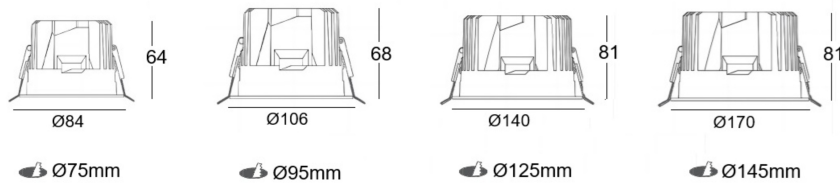

INTERIOR LED RECESSED DOWN SPOTLIGHT

L06754

- IP20
- CLASS III
- Europe Standard & CE Certificate. 220-240V 50/60Hz
- Aluminium die casting material and powder coating
- Ceiling wall recessed I
- 400-600mm cable with quick connector
- COB LED 3SDCM | CRI90 | 90° OSRAM SMD
- Flicker Free | Remote LED Driver version.
- Deeply recessed light source | High level of visual comfort
- 0/1-10V | Triac | DALI Tunable white dimming

HIGH LEVEL OF VISUAL COMFORT AND UNIFORM DISTRIBUTION

Code	System Power W	Output Lumen lm	Dimension mm	Cut Hole mm	Power Supply mA
L06754-15	15W	1350lm	Ø 84xH65mm	Ø 75mm	350mA
L06754-20	20W	1800lm	Ø 106xH68mm	Ø 95mm	500mA
L06754-30	30W	2700lm	Ø 140xH81mm	Ø 125mm	750mA
L06754-40	40W	3500lm	Ø 170xH81mm	Ø 145mm	1000mA