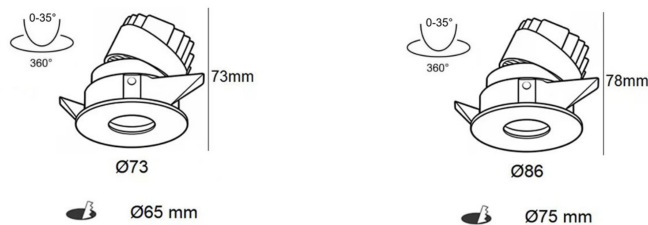

INTERIOR LED RECESSED DOWN SPOTLIGHT

L06737

- IP54
- CLASS III
- Europe Standard & CE Certificate. 220-240V 50/60Hz
- 30°adjustable 355°rotation. PINHOLE
- Ceiling Recessed.
- Aluminium lighting fixture, powder coated.
- COB LED CRI90+ 3SDCM
- Flicker Free | Deeply recessed light source.
- Remote LED Driver
- DALI | Triac | 0/1-10V | CASAMBI | DT8

UNIFORM DISTRIBUTION

Code	System Power W	Output Lumen lm	Dimension mm	Cut Hole mm	Power Supply mA
L06737-10	10W	700lm	Ø 73xH73mm	Ø 65mm	250mA
L06737-12	12W	840lm	Ø 86xH78mm	Ø 75mm	300mA

FEATURES

Aluminium material and powder coating. Remote LED driver version. IP54. Dark light technology, High level of visual comfort. They comprise a LED light module, a plastic material secondary reflector and a metal mounting frame. the reflector is available in multiple color finishing. The lighting fixture matched 30° adjustable and 355° rotation, Easy installations. it facilitates the installation by giving the opportunity to the installer to place the mounting frame in advance. No need to worry for the lighting modules in further finishing of the room, as the spotlight modules can be clicked into the mounting frame afterwards, and easy to take it off the mounting frame. The possibility to take the spotlight out from its mounting frame, adjustable and the right angled inclination make this product to be highly flexible and easy to handle. The spotlight offer homogeneous and uniform light distribution, available for four different output beams 15/24/36/50°. Specialized optics and optical filters can be ordered. Dimmable. 5years warranty. Customized color finishing, power changes are possible depending on the request and the quantity. The new creating that meets the needs of your residential and commercial projects.