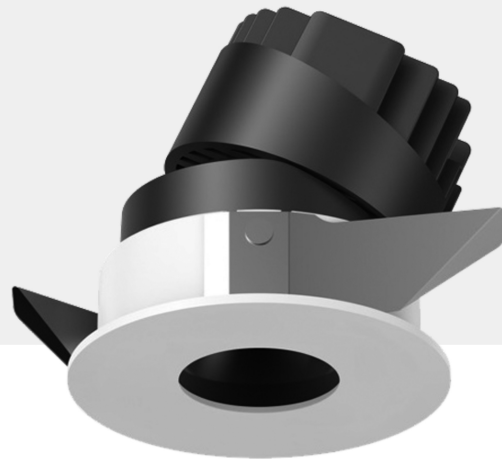

INTERIOR LED RECESSED DOWN SPOTLIGHT

L06737

- IP54
- CLASS III
- Europe Standard & CE Certificate. 220-240V 50/60Hz
- 30°adjustable 355°rotation. PINHOLE
- Ceiling Recessed.
- Aluminium lighting fixture, powder coated.
- COB LED CRI90+ 3SDCM
- Flicker Free | Deeply recessed light source.
- Remote LED Driver
- DALI | Triac | 0/1-10V | CASAMBI | DT8

UNIFORM DISTRIBUTION

Code	System Power W	Output Lumen lm	Dimension mm	Cut Hole mm	Power Supply mA
L06737-10	10W	700lm	Ø 73xH73mm	Ø 65mm	250mA
L06737-12	12W	840lm	Ø 86xH78mm	Ø 75mm	300mA

FEATURES

Aluminium material and powder coating. Remote LED driver version. IP54. Dark light technology, High level of visual comfort. They comprise a LED light module, a plastic material secondary reflector and a metal mounting frame. the reflector is available in multiple color finishing. The lighting fixture matched 30° adjustable and 355° rotation, Easy installations. it facilitates the installation by giving the opportunity to the installer to place the mounting frame in advance. No need to worry for the lighting modules in further finishing of the room, as the spotlight modules can be clicked into the mounting frame afterwards, and easy to take it off the mounting frame. The possibility to take the spotlight out from its mounting frame, adjustable and the right angled inclination make this product to be highly flexible and easy to handle. The spotlight offer homogeneous and uniform light distribution, available for four different output beams 15/24/36/50°. Specialized optics and optical filters can be ordered. Dimmable. 5years warranty. Customized color finishing, power changes are possible depending on the request and the quantity. The new creating that meets the needs of your residential and commercial projects.