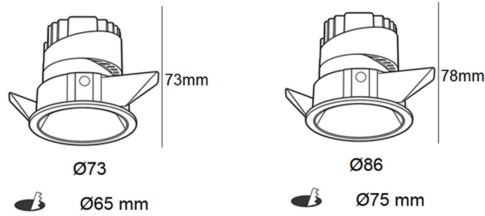

## INTERIOR LED RECESSED DOWN SPOTLIGHT

L06733

- IP54
- CLASS III
- Europe Standard & CE Certificate. 220-240V 50/60Hz
- Fixed down spotlight
- Ceiling Recessed.
- Aluminium die-casting lighting fixture, powder coated.
- COB LED CRI90+ 3SDCM
- Flicker Free | Deeply recessed light source.
- Remote LED Driver
- DALI | Triac | 0/1-10V | CASAMBI | DT8

### UNIFORM DISTRIBUTION

Code	System Power W	Output Lumen lm	Dimension mm	Cut Hole mm	Power Supply mA
L06733-10	10W	700lm	Ø73xH73mm	Ø65mm	250mA
L06733-12	12W	840lm	Ø86xH78mm	Ø75mm	300mA

Remote LED Driver	Accessoires	Beam Angle	Color Temperature	Finishes
10W 250mA 12W 300mA	Hex Louver	15° 24° 36° 50°	2700K 3000K 4000K 5000K 6000K	Black White Customized