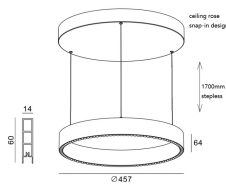

A single lighting solution with linear down option

Code	System Power W	Output Lumen lm	Dimension mm	Cut Hole mm	Power Supply mA
L05009-20	20W	2000lm	∅ D457xW16xH60mm	∅ mm	500mA
L05009-30	30W	3000lm	∅ D600xW16xH60mm	∅ mm	750mA
L05009-40	40W	4000lm	∅ D800xW16xH60mm	∅ mm	1000mA

# Installation Instructions

Lake Lucerne Extremely Narrow The beauty of lighting fixtures is the consequence of an honest, crystal and precise way of thinking. They are beautiful and pure, just like the technology which is inside them. The quality of the mechanical workings can be recognised even by touching them. L05009 is a single accent lighting solution, One-piece circular shape. Aluminium curved profile and powder coating. The basic model comes in black RAL9005 or RAL9016 white and Bronze colors. While customized colors and adjustable power are supported based on customer requirements. Up to 3 different diameter 400mm / 600mm / 800mm, Lake Lucerne Extremely Narrow lenses, Up to two beam angles: 24° 36° , delivering highly uniform light distribution. UGR<16. Achieved a real high level of visual comfort. CRI90+, High consistency 2SDCMs to ensure color temperature consistency for the quality lighting. Suspended installation, snap-in design enables you to easily install the ceiling rose, extremely fast installation, saving you valuable time and effort. Stepless pendant height adjustment, the lamp height can be freely adjusted (cable length: 1700mm) to accommodate flexible lighting needs. simply pull down to lower, push up to raise, and it locks automatically when released. It features an integrated design that combines load-bearing steel wire rope and power cable. With purely manual operation, it is safe and convenient to use. Smart lighting, achieved CASAMBI | Dalí | DMX dimm.