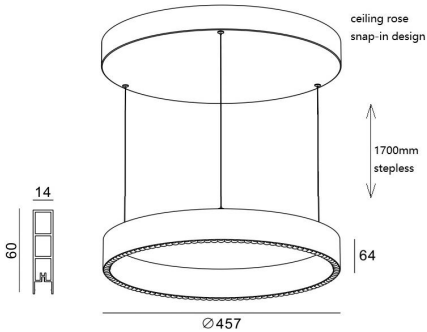

Installation Instructions

Lake Lucerne Extremely Narrow The beauty of lighting fixtures is the consequence of an honest, crystal and precise way of thinking. They are beautiful and pure, just like the technology which is inside them. The quality of the mechanical workings can be recognised even by touching them. L05009 is a single accent lighting solution, One-piece circular shape. Aluminium curved profile and powder coating. The basic model comes in black RAL9005 or RAL9016 white and Bronze colors. While customized colors and adjustable power are supported based on customer requirements. Up to 3 different diameter 400mm / 600mm / 800mm, Lake Lucerne Extremely Narrow lenses, Up to two beam angles: 24° 36° , delivering highly uniform light distribution. UGR<16. Achieved a real high level of visual comfort. CRI90+, High consistency 2SDCMs to ensure color temperature consistency for the quality lighting. Suspended installation, snap-in design enables you to easily install the ceiling rose, extremely fast installation, saving you valuable time and effort. Stepless pendant height adjustment, the lamp height can be freely adjusted (cable length: 1700mm) to accommodate flexible lighting needs. simply pull down to lower, push up to raise, and it locks automatically when released. It features an integrated design that combines load-bearing steel wire rope and power cable. With purely manual operation, it is safe and convenient to use. Smart lighting, achieved CASAMBI | Dalí | DMX dimm.

Unpacking and take out the lighting fixture, remove any protective materials, and take out the bracket. 1	Wood ceiling installation 2A	Connect the safety buckle. 3	Tool-free manual height adjustment.. 5
	Concrete ceiling installation 2B	Fixture to the main wires. Install the ceiling canopy to bracket. 4	Accessories part - One pair of soft cotton gloves 3pcs*M4*35mm(M4*35mm is used to fix the bracket) 3pcs of expanded colloid
Drive the expanded colloides into the holes and secure the bracket on the ceiling with screws. 2C