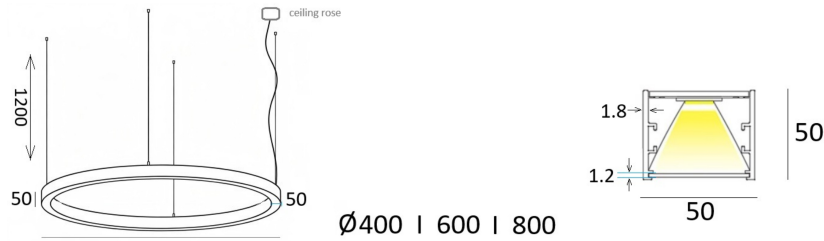

# ALUMINIUM PROFILE LINEAR DOWN LIGHT 5050

A single lighting solution with linear down option

Ø400 | 600 | 800

Code	System Power W	Output Lumen lm	Dimension mm	Cut Hole mm	Power Supply mA
L05008 -20	20W	2000lm	∅ W50xH50xD400mm	∅ mm	500mA
L05008 -30	30W	3000lm	∅ W50xH50xD600mm	∅ mm	750mA
L05008 -40	40W	4000lm	∅ W50xH50xD800mm	∅ mm	1000mA

### FEATURES

It is a single lighting solution with linear down option. Aluminium 6063 curved profile and powder coating. W50xH50mm. One-piece circular shape. The basic model comes in black RAL9005 or RAL9016 white colors. up to 3 different diameter 400mm / 600mm / 800mm, Suspended installation, standard length of cable is L1200mm . High-transmittance diffuser, high-efficiency & high-CRI Bridgelux SMD (CRI90+), 110° beam angle for general lighting. Remote LED Driver version, installed in ceiling rose, Achieved wired or wireless dimming control, Customized color finishing, size or power changes are possible depending on the request and the quantity. To match the specific look and feel of your design. Smart lighting, achieved CASAMBI | Dali | DMX control | 5year warranty