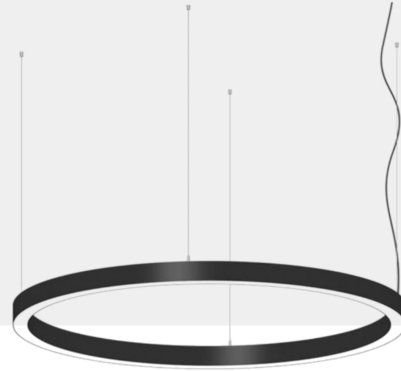

ALUMINIUM PROFILE LINEAR DOWN LIGHT 5050

L05008