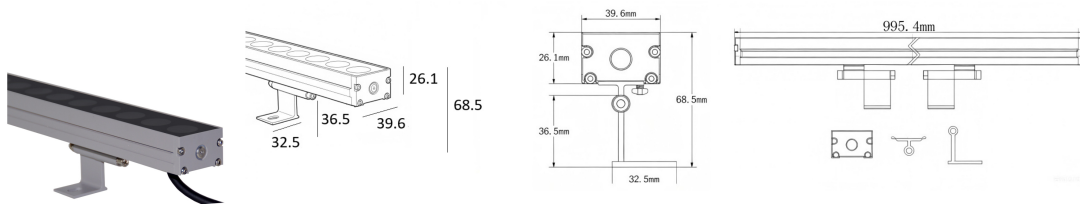

## IP RATED WALL WASHER

L04049

- IP67
- CLASS III
- Surface Mounted Installation
- Aluminum extrusion materials, die-cast end caps and powder coating.
- Standard product with quick connector
- Eyes friendly CE certificate RoHS standard
- OSRAM branded LED CRI90+
- DALI Triac I 0/1-10V I DALI dimmable
- Warranty 5 Years

### EYES FRIENDLY AND UNIFORM DISTRIBUTION

Code	System Power W	Output Lumen lm	Dimension mm	Cut Hole mm	Power Supply mA
L04049-18	18W	2150lm	□ L1000xW40xH26mm	□ mm	450mA
L04049-24	24W	3200lm	□ L1000xW40xH26mm	□ mm	600mA

### FEATURES

Aluminum extrusion materials, die-cast end caps and powder coating. Wall washer, surface mounted installation. Anti Glare Optical Design, IP67 certificate Waterproof ,120lm/W. Combining the fully sealed structure with the internal full potting process to achieve IP67 rated waterproof protection. Thanks to the aviation-grade titanium-aluminum alloy material and its high-efficiency cooling system, the wall washer lights deliver a long service life. OSRAM branded LED Chips, 2SDCM. CRI90+. The High Definition optical lens optic creates Uniform distribution. Up to 9 types of output beam angles. Ultra-clear tempered optical glass. Seamless connection enables continuous lighting with no dark spots, thanks to the uniform spacing between lamp beads. Available in standard 24V series, 48V series, RDN feedback function series, and constant power series, meeting various outdoor application scenarios. Achieved ON/OFF, 0-10V dimming , DALI dimmable, Warranty 5years