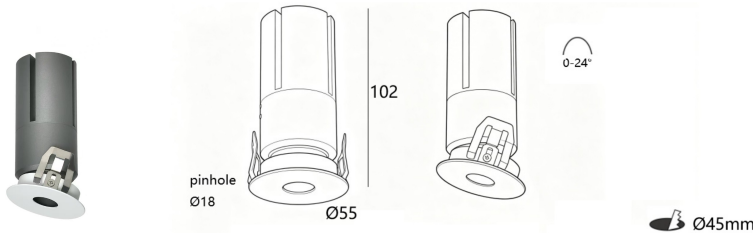

## INTERIOR LED RECESSED DOWN SPOTLIGHT

L03826

- IP20
- CLASS III
- Europe Standard & CE Certificate. 220-240V 50/60Hz
- Aluminum lighting fixture, powder coating.
- Ceiling recessed | Flat Pinhole
- 5years Warranty
- CITIZEN branded LED chips CRI97 2SDCM
- Flicker Free, Remote LED Driver version.
- Recessed light source. Visual comfort.
- Compatible with wired and wireless dimming systems.

### UNIFORM DISTRIBUTION AND SOFT LIGHT

Code	System Power W	Output Lumen lm	Dimension mm	Cut Hole mm	Power Supply mA
L03826-9	9W	580lm	∅55xH102mm	∅45mm	250mA
L03826-12	12W	780lm	∅55xH120mm	∅45mm	300mA

### FEATURES

Aluminum lighting fixture with powder coating. Remote LED driver version. Ceiling recessed installation, ∅18 flat pinhole, recessed light source UGR<16. the lighting fixture combined fixed and 24° adjustable, and consists of an LED light module, a metal flat panel and spring for easy installation. These advantages deliver flexibility and easy operation. Thanks to the ultra-thin metal mounting panel, with a thickness of only 0.8mm. It enables the luminaire to blend almost seamlessly with architectural surfaces. The optical design aligns light beams to intersect at the aperture, creating a crossed beam lighting pattern with minimal loss. The pinhole spotlight delivers a delicate cross-lighting effect, enhancing spatial depth with clean, defined light beams and creates a clean and sophisticated ceiling finish. CRI97, Compatible with wired and wireless dimming systems. IP20. An ideal engineering lighting solution for the mid-to-high-end market. 5-year warranty provided.