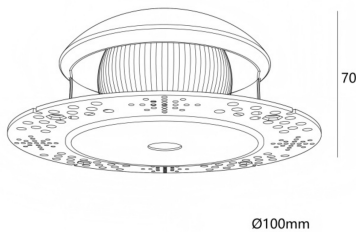

INTERIOR LED RECESSED DOWN SPOTLIGHT

L03825

-  IP20
-  CLASS III
-  Europe Standard & CE Certificate. 220-240V 50/60Hz
-  Aluminum heat sinks and iron frame ,powder coating.
-  Ceiling recessed Trimless
-  5years Warranty
-  CITIZEN branded LED chips CRI97 2SDCM
-  Flicker Free, Remote LED Driver version.
-  Recessed light source. Visual comfort.
-  Compatible with wired and wireless dimming systems.

UNIFORM DISTRIBUTION AND SOFT LIGHT

Code	System Power W	Output Lumen lm	Dimension mm	Cut Hole mm	Power Supply mA
L03825-12	12W	720lm	∅100xH70mm	∅100mm	300mA

FEATURES

Aluminum heat sink and iron frame with powder coating. Remote LED driver version. Trimless ceiling installation, featuring a highly flexible pinhole spotlight and recessed light source. The product consists of an LED light module, a metal baffle and a metal mounting frame for easy installation. It allows installers to fix the mounting frame in advance to simplify construction. No concerns about light fixtures during subsequent interior finishing. The LED module can be firmly attached to the interior of the lamp housing via strong magnets and easily detached from the mounting frame. The spotlight is freely removable from the frame with adjustable angles and directional rotation. These advantages deliver high flexibility and easy operation. The trimless installation enables the luminaire to blend seamlessly with architectural surfaces. The optical design aligns light beams to intersect at the aperture, creating a crossed beam lighting pattern with minimal loss. The pinhole spotlight delivers a delicate cross-lighting effect, enhancing spatial depth with clean, defined light beams and creates a clean and sophisticated ceiling finish. CRI97, Compatible with wired and wireless dimming systems. IP20

Remote LED Driver	Accessoires	Beam Angle	Color Temperature	Finishes
12W 300mA		 24°  36°	 2700K  3000K  4000K  5000K  6000K	 Black  White Customized