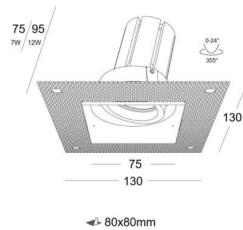

## INTERIOR LED RECESSED DOWN SPOTLIGHT

L03740

-  IP54
-  CLASS III
-  Europe Standard & CE Certificate. 220-240V 50/60Hz
-  Aluminium die casting and powder coating.
-  Ceiling recessed, Trimless Square
-  5years Warranty
-  CREE COB LED 3SDCM CRI90
-  Flicker Free, Remote LED Driver version.
-  Deeply recessed light source. Visual comfort.
-  DALI Dimming from 0~100%, down to 0.01%.

### UNIFORM DISTRIBUTION AND SOFT LIGHT

Code	System Power W	Output Lumen lm	Dimension mm	Cut Hole mm	Power Supply mA
L03740 -7	7W	702lm	□ 130x130xH75mm	□ 80x80mm	150mA
L03740 -12	12W	1212lm	□ 130x130xH95mm	□ 80x80mm	300mA
L03740 -13 	13W	1305lm	□ 130x130xH105mm	□ 80x80mm	320mA

## FEATURES

Luminaires in this line have modular design. They comprise a LED light module, a metal baffle and a metal mounting frame. One housing achieved multiple options and different light distributions for a wide variety of applications, the new creating that meets the needs of your residential and commercial projects. The spotlight offer homogeneous and uniform light distribution. deep cut-off angle 45°. easy installations. deeply recessed light source. High Definition optical lenses in thermoplastic material. Specialized optics and optical filters can be ordered. 5years warranty. Flicker-Free. Dimmable. Customized color finishing, power changes are possible depending on the request and the quantity. Moreover, IP54 means that they can be used even in bathroom or other damp indoor locations. 7W-CREE CMB1306 | 12W-CREE CMB1510