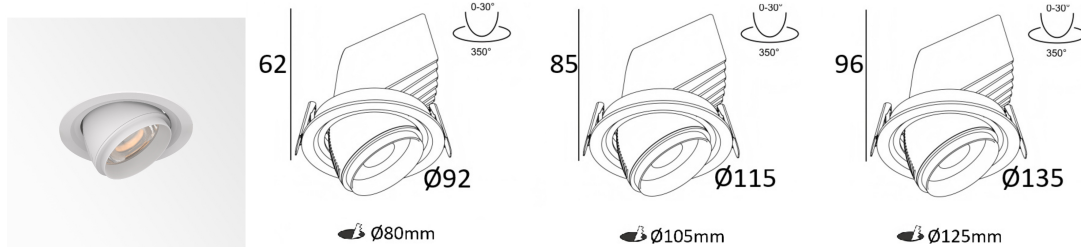

INTERIOR LED RECESSED DOWN SPOTLIGHT

L03693

- IP40
- CLASS III
- Europe Standard & CE Certificate. 220-240V 50/60Hz
- 30° vertical tilting, 355° horizontal rotation
- Ceiling Recessed.
- Aluminium die-casting lighting fixture, powder coated.
- CREE branded COB LED CRI90+ 3SDCM
- Flicker Free | Deeply recessed light source.
- Remote LED Driver
- DALI | Triac | 0/1-10V | CASAMBI | DT8

HIGHLY FLEXIBLE AND UNIFORM DISTRIBUTION

Code	System Power W	Output Lumen lm	Dimension mm	Cut Hole mm	Power Supply mA
L03693-15	15W	1500lm	Ø92xH62mm	Ø75mm	350mA
L03693-30	30W	3000lm	Ø115xH85mm	Ø95mm	750mA
L03693-35	35W	3300lm	Ø135xH95mm	Ø110mm	800mA
L03693-25	25W	2500lm	Ø115xH85mm	Ø95mm	550mA

FEATURES

Aluminium die casting material and powder coating. Remote LED driver version. 30°adjustable 355°rotation. High level of visual comfort, deeply recessed light source. Available for four different output beams 15/24/36/60°. The basic model comes in white and black colors. Customized color finishing, power changes are possible depending on the request and the quantity. Simple installation ceiling recessed with spring, A small downlight characterized by innovative and surprising solutions. The rotation and the right angled inclination make this product to be flexible and easy to handle. It is ideal for lighting architectural and artistic details up. High Definition optical lenses in thermoplastic material, uniform distribution. Famous brand LED chips CRI90+ 3steps. Smart lighting, achieved CASAMBI | DALI DT8 dimmable. Easy lighting demand, for a wide scala of projects, from hotels, retail, commercial areas and much more. The spotlight is presented to its customers as a clean and non-dazzling product.

Remote LED Driver	Accessories	Beam Angle	Color Temperature	Finishes
15W 350mA 30W 750mA 35W 800mA 25W 550mA	Hex Louver	15° 24° 36° 60°	2700K 3000K 4000K 5000K 6000K	Black White Customized