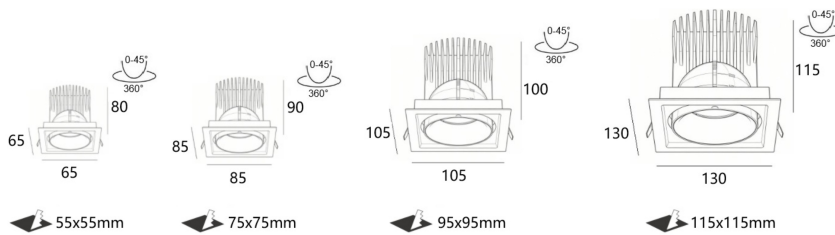

INTERIOR LED RECESSED DOWN SPOTLIGHT

L03651

- IP20
- CLASS III
- Europe Standard & CE Certificate. 220-240V 50/60Hz
- Aluminium die casting material and powder coating
- Ceiling recessed, Ceiling thickness 3-25mm
- 400-600mm cable with quick connector
- Famous brand COB LED 2SDCM
- Flicker Free, Remote LED Driver version.
- Deeply recessed light source. High level of visual comfort
- 0/1-10V I Triac I DALI Tunable white dimming

HIGH LEVEL OF VISUAL COMFORT AND UNIFORM DISTRIBUTION

Code	System Power W	Output Lumen lm	Dimension mm	Cut Hole mm	Power Supply mA
L03651 -10	10W	800lm	□ 65x65xH80mm	□ 55x55mm	250mA
L03651 -15	15W	1200lm	□ 85x85xH90mm	□ 75x75mm	300mA
L03651 -30	30W	2400lm	□ 105x105xH100mm	□ 95x95mm	750mA
L03651 -40	40W	3200lm	□ 130x130xH115mm	□ 115x115mm	1000mA