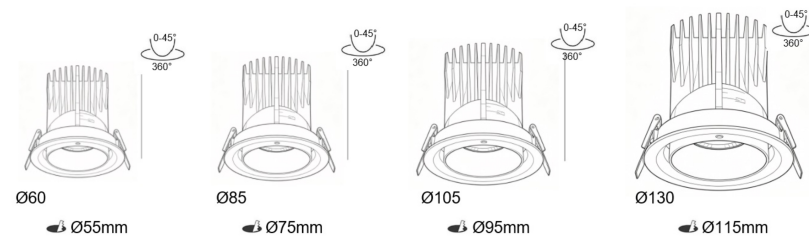

## INTERIOR LED RECESSED DOWN SPOTLIGHT

L03650

- IP20
- CLASS III
- Europe Standard & CE Certificate. 220-240V 50/60Hz
- Aluminium die casting material and powder coating
- Ceiling recessed, Ceiling thickness 3-25mm
- 400-600mm cable with quick connector
- Famous brand COB LED 2SDCM
- Flicker Free, Remote LED Driver version.
- Deeply recessed light source. High level of visual comfort
- 0/1-10V I Triac I DALI Tunable white dimming

### HIGH LEVEL OF VISUAL COMFORT AND UNIFORM DISTRIBUTION

Code	System Power W	Output Lumen lm	Dimension mm	Cut Hole mm	Power Supply mA
L03650-10	10W	800lm	Ø 60xH80mm	Ø 55mm	250mA
L03650-15	15W	1200lm	Ø 85xH90mm	Ø 75mm	300mA
L03650-30	30W	2400lm	Ø 105xH100mm	Ø 95mm	750mA
L03650-40	40W	3200lm	Ø 130xH115mm	Ø 115mm	1000mA