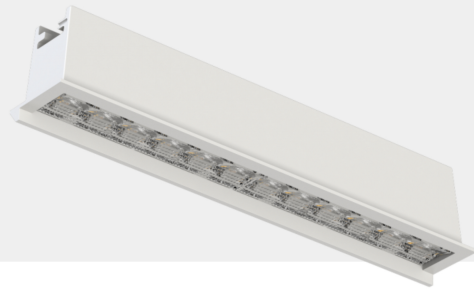

## INTERIOR LED RECESSED DOWN SPOTLIGHT

L03391

- IP20
- CLASS III
- CEILING RECESSED
- 400-600mm cable with quick connector.
- 207x27 mm
- Eyes friendly CE certificate RoHS standard
- CRI90+ Bridgelux branded SMD
- DALI Triac I 0/1-10V I DALI dimmable
- Tunable White dimming
- Warranty 5 Years

### UNIFORM DISTRIBUTION

Code	System Power W	Output Lumen lm	Dimension mm	Cut Hole mm	Power Supply mA
L03391 -12	12x1.5W	1600lm	□ 212x32xH45mm	□ 207x27mm	600mA

### FEATURES

Fixing wall washer. To illuminate the wall, so that the wall looks clean, clear, uniform and comfortable, non-dazzling product. Optical innovation. Softer colours shaded by the transparency of the optics to enhance depth and prestige. This innovative optic combines aesthetic and performance functions by embellishing ceilings and spaces along side visual comfort and very high lighting efficiency. Design the essential, linear form combines with an impressive aesthetic finish where light creates a magical play of reflections. The biggest feature of this light is the whole wall wash, with our wall washing light, you can evenly illuminate the whole wall without dark area. Very uniform distribution. Optic in PC. UGR<19. Steel wire springs for easy installation. 12LEDs, 36V, CRI90 20W White I Black color finishing as standard. Customized color finishing, power changes are possible depending on the request and the quantity. An ideal accent lighting in residential or commercial areas.