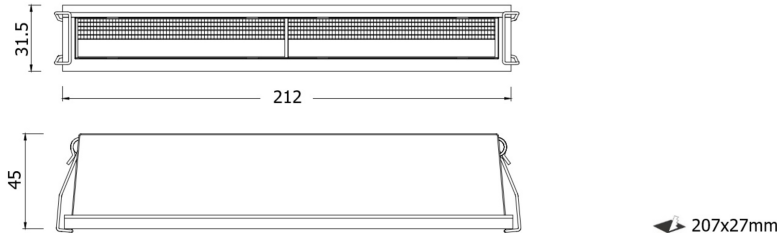

## INTERIOR LED RECESSED DOWN SPOTLIGHT

L03391

- IP20
- CLASS III
- CEILING RECESSED
- 400-600mm cable with quick connector.
- 207x27 mm
- Eyes friendly CE certificate RoHS standard
- CRI90+ Bridgelux branded SMD
- DALI Triac I 0/1-10V I DALI dimmable
- Tunable White dimming
- Warranty 5 Years

### UNIFORM DISTRIBUTION

Code	System Power W	Output Lumen lm	Dimension mm	Cut Hole mm	Power Supply mA
L03391 -12	12x1.5W	1600lm	□ 212x32xH45mm	□ 207x27mm	600mA

### FEATURES

Fixing wall washer. To illuminate the wall, so that the wall looks clean, clear, uniform and comfortable, non-dazzling product. Optical innovation. Softer colours shaded by the transparency of the optics to enhance depth and prestige. This innovative optic combines aesthetic and performance functions by embellishing ceilings and spaces along side visual comfort and very high lighting efficiency. Design the essential, linear form combines with an impressive aesthetic finish where light creates a magical play of reflections. The biggest feature of this light is the whole wall wash, with our wall washing light, you can evenly illuminate the whole wall without dark area. Very uniform distribution. Optic in PC. UGR<19. Steel wire springs for easy installation. 12LEDs, 36V, CRI90 20W White I Black color finishing as standard. Customized color finishing, power changes are possible depending on the request and the quantity. An ideal accent lighting in residential or commercial areas.

Remote LED Driver	Accessoires	Beam Angle	Color Temperature	Finishes
1.5W 600mA		 Wall washer	<ul style="list-style-type: none"> <li> 2700K</li> <li> 3000K</li> <li> 4000K</li> <li> 5000K</li> <li> 6000K</li> </ul>	<ul style="list-style-type: none"> <li> Black</li> <li> White</li> <li>Customized</li> </ul>