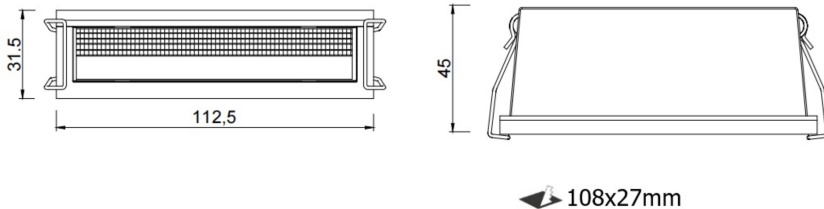

## INTERIOR LED RECESSED DOWN SPOTLIGHT

L03390

- IP20
- CLASS III
- CEILING RECESSED
- 400-600mm cable with quick connector.
- 108x27 mm
- Eyes friendly CE certificate RoHS standard
- CRI90+ Bridgelux branded SMD
- DALI Triac I 0/1-10V I DALI dimmable
- Tunable White dimming
- Warranty 5 Years

### UNIFORM DISTRIBUTION

Code	System Power W	Output Lumen lm	Dimension mm	Cut Hole mm	Power Supply mA
L03390-10	6x1.5W	800lm	□ 113x32xH45mm	□ 108x27mm	600mA

### FEATURES

Fixing wall washer. To illuminate the wall, so that the wall looks clean, clear, uniform and comfortable, non-dazzling product. Optical innovation. Softer colours shaded by the transparency of the optics to enhance depth and prestige. This innovative optic combines aesthetic and performance functions by embellishing ceilings and spaces along side visual comfort and very high lighting efficiency. Design the essential, linear form combines with an impressive aesthetic finish where light creates a magical play of reflections. The biggest feature of this light is the whole wall wash, with our wall washing light, you can evenly illuminate the whole wall without dark area. Very uniform distribution. Optic in PC. UGR<19. Steel wire springs for easy installation. 6LEDs, 18V, CRI90 10W White | Black color finishing as standard. Customized color finishing, power changes are possible depending on the request and the quantity. An ideal accent lighting in residential or commercial areas.