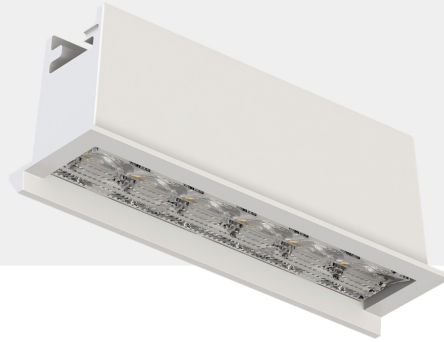

## INTERIOR LED RECESSED DOWN SPOTLIGHT

L03390

- IP20
- CLASS III
- CEILING RECESSED
- 400-600mm cable with quick connector.
- 108x27 mm
- Eyes friendly CE certificate RoHS standard
- CRI90+ Bridgelux branded SMD
- DALI Triac I 0/1-10V I DALI dimmable
- Tunable White dimming
- Warranty 5 Years

### UNIFORM DISTRIBUTION

Code	System Power W	Output Lumen lm	Dimension mm	Cut Hole mm	Power Supply mA
L03390-10	6x1.5W	800lm	□ 113x32xH45mm	□ 108x27mm	600mA

### FEATURES

Fixing wall washer. To illuminate the wall, so that the wall looks clean, clear, uniform and comfortable, non-dazzling product. Optical innovation. Softer colours shaded by the transparency of the optics to enhance depth and prestige. This innovative optic combines aesthetic and performance functions by embellishing ceilings and spaces along side visual comfort and very high lighting efficiency. Design the essential, linear form combines with an impressive aesthetic finish where light creates a magical play of reflections. The biggest feature of this light is the whole wall wash, with our wall washing light, you can evenly illuminate the whole wall without dark area. Very uniform distribution. Optic in PC. UGR<19. Steel wire springs for easy installation. 6LEDs, 18V, CRI90 10W White | Black color finishing as standard. Customized color finishing, power changes are possible depending on the request and the quantity. An ideal accent lighting in residential or commercial areas.