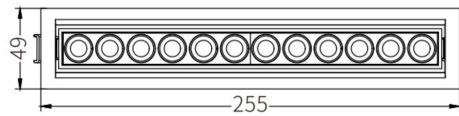

## INTERIOR LED RECESSED DOWN SPOTLIGHT

L03389

- IP20
- CLASS III
- CEILING RECESSED
- 400-600mm cable with quick connector.
- 250x43 mm
- Eyes friendly CE certificate RoHS standard
- CRI90+ Bridgelux branded SMD
- DALI Triac I 0/1-10V I DALI dimmable
- Tunable White dimming
- Warranty 5 Years

### UNIFORM DISTRIBUTION

250x43mm

Code	System Power W	Output Lumen lm	Dimension mm	Cut Hole mm	Power Supply mA
L03389-20	12x1.7W	1600lm	□ 255x49xH44mm	□ 250x43mm	600mA