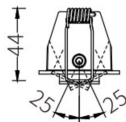

## INTERIOR LED RECESSED DOWN SPOTLIGHT

L03389

- IP20
- CLASS III
- CEILING RECESSED
- 400-600mm cable with quick connector.
- 250x43 mm
- Eyes friendly CE certificate RoHS standard
- CRI90+ Bridgelux branded SMD
- DALI Triac I 0/1-10V I DALI dimmable
- Tunable White dimming
- Warranty 5 Years

### UNIFORM DISTRIBUTION

250x43mm

Code	System Power W	Output Lumen lm	Dimension mm	Cut Hole mm	Power Supply mA
L03389-20	12x1.7W	1600lm	□ 255x49xH44mm	□ 250x43mm	600mA