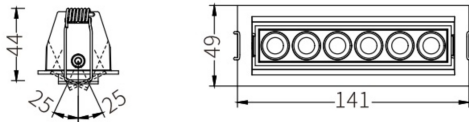

## INTERIOR LED RECESSED DOWN SPOTLIGHT

L03388

- IP20
- CLASS III
- CEILING RECESSED
- 400-600mm cable with quick connector.
- 136x43 mm
- Eyes friendly CE certificate RoHS standard
- CRI90+ Bridgelux branded SMD
- DALI Triac I 0/1-10V I DALI dimmable
- Tunable White dimming
- Warranty 5 Years

### UNIFORM DISTRIBUTION

136x43mm

Code	System Power W	Output Lumen lm	Dimension mm	Cut Hole mm	Power Supply mA
L03388-10	6x2W	800lm	□ 141x49xH44mm	□ 136x43mm	600mA