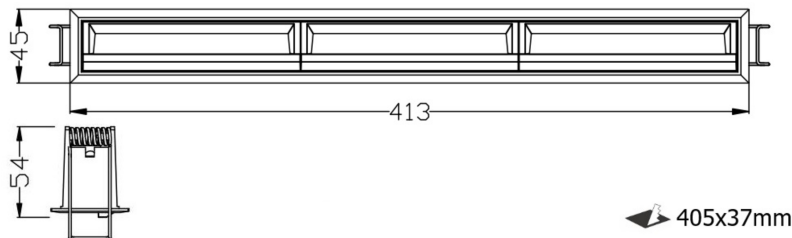

INTERIOR LED RECESSED DOWN SPOTLIGHT

L03382

- IP20
- CLASS III
- CEILING RECESSED
- 400-600mm cable with quick connector.
- 405x37 mm
- Eyes friendly CE certificate RoHS standard
- CRI90+ OSRAM branded SMD
- DALI Triac I 0/1-10V I DALI dimmable
- Tunable White dimming
- Warranty 5 Years

VERY UNIFORM DISTRIBUTION

Code	System Power W	Output Lumen lm	Dimension mm	Cut Hole mm	Power Supply mA
L03382-30	15x2W	2400lm	□ 413x45xH49mm	□ 405x37mm	700mA

FEATURES

Fixing wall washer, aluminium die-casting material and powder coating, and a ABS baffle. Remote LED driver version. Flicker-Free. TCeiling, wall recessed installation. Wall washer, to illuminate the wall, so that the wall looks clean, clear, uniform and comfortable, non-dazzling product. The biggest feature of this light is the whole wall wash, with our wall washing light, you can evenly illuminate the whole wall without dark area. UGR<19. 15LEDs, 45V, CRI90 2W/LED White | Black color finishing as standard. Customized color finishing, power changes are possible depending on the request and the quantity. dimmable