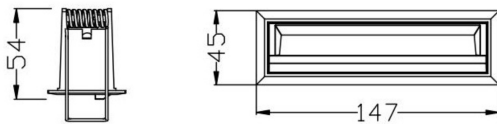

INTERIOR LED RECESSED DOWN SPOTLIGHT

L03380

- IP20
- CLASS III
- CEILING RECESSED
- 400-600mm cable with quick connector.
- 140x37 mm
- Eyes friendly CE certificate RoHS standard
- CRI90+ OSRAM branded SMD
- DALI Triac I 0/1-10V I DALI dimmable
- Tunable White dimming
- Warranty 5 Years

VERY UNIFORM DISTRIBUTION

140x37mm

Code	System Power W	Output Lumen lm	Dimension mm	Cut Hole mm	Power Supply mA
L03380-10	5x2W	800lm	□ 147x45xH49mm	□ 140x37mm	600mA

FEATURES

Fixing wall washer, aluminium die-casting material and powder coating, and a ABS baffle. Remote LED driver version. Flicker-Free. TCeiling, wall recessed installation. Wall washer, to illuminate the wall, so that the wall looks clean, clear, uniform and comfortable, non-dazzling product. The biggest feature of this light is the whole wall wash, with our wall washing light, you can evenly illuminate the whole wall without dark area. UGR<19. 5LEDs, 15V, CRI90 2W/LED White I Black color finishing as standard. Customized color finishing, power changes are possible depending on the request and the quantity. dimmable