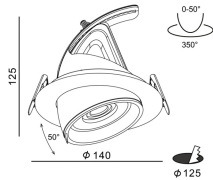

INTERIOR LED RECESSED DOWN SPOTLIGHT

L03379

- IP40
- CLASS III
- Europe Standard & CE Certificate. 220-240V 50/60Hz
- 45° vertical tilting, 360° horizontal rotation
- Ceiling Recessed.
- Aluminium die-casting lighting fixture, powder coated.
- Philips branded COB LED CRI90+ 3SDCM
- Flicker Free | Deeply recessed light source.
- Remote LED Driver
- DALI | Triac | 0/1-10V | CASAMBI | DT8

HIGHLY FLEXIBLE AND UNIFORM DISTRIBUTION

Code	System Power W	Output Lumen lm	Dimension mm	Cut Hole mm	Power Supply mA
L03379-30	30W	2700lm	∅ 140xH120mm	∅ 120mm	750mA
L03379-35	35W	3200lm	∅ 165xH120mm	∅ 145mm	900mA
L03379-40	40W	3600lm	∅ 165xH120mm	∅ 145mm	1000mA

FEATURES

Aluminium die casting material and powder coating. Remote LED driver version. Metal baffle, double adjustability, 45° vertical tilting and 355° horizontal rotation spotlight, Visual comfort low glare optic with recessed light source. available for three different output beams 15/24/36°. The basic model comes in white and black colors. Customized color finishing, power changes are possible depending on the request and the quantity. Simple installation ceiling recessed with spring, A small downlight characterized by innovative and surprising solutions. The rotation and the right angled inclination make this product to be flexible and easy to handle. It is ideal for lighting architectural and artistic details up. High Definition optical lenses in thermoplastic material, uniform distribution. Famous brand LED chips CRI90+ 3steps. Smart lighting, achieved CASAMBI | DALI DT8 dimmable. Easy lighting demand, for a wide scala of projects, from hotels, retail, commercial areas and much more. The spotlight is presented to its customers as a clean and non-dazzling product.