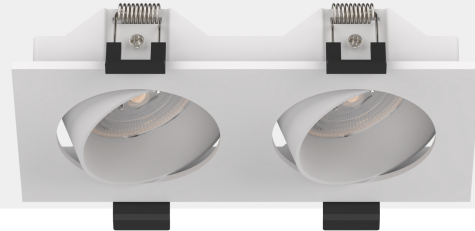

INTERIOR LED RECESSED DOWN SPOTLIGHT

L03377

- IP20
- CLASS III
- Europe Standard & CE Certificate. 220-240V 50/60Hz
- Aluminium die casting material and powder coating
- Ceiling recessed, Ceiling thickness 3-25mm
- 400-600mm cable with quick connector
- COB LED 3SDCM CRI90+
- Flicker Free, Remote LED Driver version.
- 24°adjustable
- 0/1-10V I Triac I DALI dimmable

UNIFORM DISTRIBUTION

Code	System Power W	Output Lumen lm	Dimension mm	Cut Hole mm	Power Supply mA
L03377 -7	2x7W	1400lm	□ 84x168xH35mm	□ 72x155mm	130mA
L03377 -15	2x15W	3000lm	□ 105x210xH35mm	□ 95x200mm	350mA

FEATURES

24° adjustable spotlight remote LED Driver version. Slim trim, height reduced. High Definition optical lenses in thermoplastic material. The spotlight offer homogeneous and uniform light distribution. Excellent colour rendering, it's perfect for a wide range of food, flowers, clothes, and in general for other display lighting applications. High-quality mixing effect achieved. White and bright to warm and dim, tunable white gives character to its environment. The light spot are remain the same while the color change, and there is almost no effect on the light spot. The edge is cut off, the outline of the time spot range is clearly visible when washing the wall, and the interior is uniformly transitioned. Achieve a pleasing and soft effect of the wall washing spot. Dimming from 0~100%, down to 0.01%. On the request it can be offered in any RAL colour, matching the specific look and feel of your design.

Remote LED Driver	Accessoires	Beam Angle	Color Temperature	Finishes
7W 130mA 15W 350mA		15° 24° 36° 60°	2700K 3000K 4000K 5000K 6000K	Black White Customized