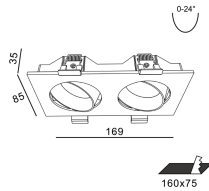

INTERIOR LED RECESSED DOWN SPOTLIGHT

L03377

- IP20
- CLASS III
- Europe Standard & CE Certificate. 220-240V 50/60Hz
- Aluminium die casting material and powder coating
- Ceiling recessed, Ceiling thickness 3-25mm
- 400-600mm cable with quick connector
- COB LED 3SDCM CRI90+
- Flicker Free, Remote LED Driver version.
- 24°adjustable
- 0/1-10V I Triac I DALI dimmable

UNIFORM DISTRIBUTION

Code	System Power W	Output Lumen lm	Dimension mm	Cut Hole mm	Power Supply mA
L03377 -7	2x7W	1400lm	□ 84x168xH35mm	□ 72x155mm	130mA
L03377 -15	2x15W	3000lm	□ 105x210xH35mm	□ 95x200mm	350mA

FEATURES

24° adjustable spotlight remote LED Driver version. Slim trim, height reduced. High Definition optical lenses in thermoplastic material. The spotlight offer homogeneous and uniform light distribution. Excellent colour rendering, it's perfect for a wide range of food, flowers, clothes, and in general for other display lighting applications. High-quality mixing effect achieved. White and bright to warm and dim, tunable white gives character to its environment. The light spot are remain the same while the color change, and there is almost no effect on the light spot. The edge is cut off, the outline of the time spot range is clearly visible when washing the wall, and the interior is uniformly transitioned. Achieve a pleasing and soft effect of the wall washing spot. Dimming from 0~100%, down to 0.01%. On the request it can be offered in any RAL colour, matching the specific look and feel of your design.