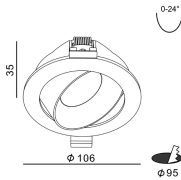

INTERIOR LED RECESSED DOWN SPOTLIGHT

L03375

- IP40
- CLASS III
- Europe Standard & CE Certificate. 220-240V 50/60Hz
- Aluminium die casting material and powder coating
- Ceiling recessed, Ceiling thickness 3-25mm
- 400-600mm cable with quick connector
- CREE branded COB LED 3SDCM CRI90+
- 24° adjustable
- Ø75mm | Ø95mm
- 0/1-10V | Triac | DALI Tunable white dimming

HIGH LEVEL OF VISUAL COMFORT AND UNIFORM DISTRIBUTION

Code	System Power W	Output Lumen lm	Dimension mm	Cut Hole mm	Power Supply mA
L03375-7	7W	700lm	Ø85xH35mm	Ø75mm	130mA
L03375-15	15W	1500lm	Ø105xH35mm	Ø95mm	350mA

FEATURES

24° adjustable spotlight remote LED Driver version. Slim trim, height reduced. High Definition optical lenses in thermoplastic material. The spotlight offer homogeneous and uniform light distribution. Excellent colour rendering, it's perfect for a wide range of food, flowers, clothes, and in general for other display lighting applications. High-quality mixing effect achieved. White and bright to warm and dim, tunable white gives character to its environment. The light spot are remain the same while the color change, and there is almost no effect on the light spot. The edge is cut off, the outline of the time spot range is clearly visible when washing the wall, and the interior is uniformly transitioned. Achieve a pleasing and soft effect of the wall washing spot. Dimming from 0~100%, down to 0.01%. On the request it can be offered in any RAL colour, matching the specific look and feel of your design.

Remote LED Driver	Accessoires	Beam Angle	Color Temperature	Finishes
7W 130mA 15W 350mA		15° 24° 36° 60°	2700K 3000K 4000K 5000K 6000K	Black White Customized