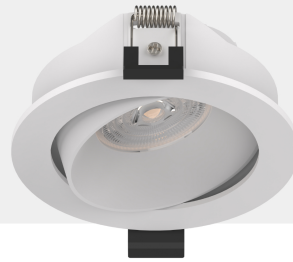

INTERIOR LED RECESSED DOWN SPOTLIGHT

L03375

- IP40
- CLASS III
- Europe Standard & CE Certificate. 220-240V 50/60Hz
- Aluminium die casting material and powder coating
- Ceiling recessed, Ceiling thickness 3-25mm
- 400-600mm cable with quick connector
- CREE branded COB LED 3SDCM CRI90+
- 24° adjustable
- Ø75mm | Ø95mm
- 0/1-10V | Triac | DALI Tunable white dimming

HIGH LEVEL OF VISUAL COMFORT AND UNIFORM DISTRIBUTION

Code	System Power W	Output Lumen lm	Dimension mm	Cut Hole mm	Power Supply mA
L03375-7	7W	700lm	Ø85xH35mm	Ø75mm	130mA
L03375-15	15W	1500lm	Ø105xH35mm	Ø95mm	350mA

FEATURES

24° adjustable spotlight remote LED Driver version. Slim trim, height reduced. High Definition optical lenses in thermoplastic material. The spotlight offer homogeneous and uniform light distribution. Excellent colour rendering, it's perfect for a wide range of food, flowers, clothes, and in general for other display lighting applications. High-quality mixing effect achieved. White and bright to warm and dim, tunable white gives character to its environment. The light spot are remain the same while the color change, and there is almost no effect on the light spot. The edge is cut off, the outline of the time spot range is clearly visible when washing the wall, and the interior is uniformly transitioned. Achieve a pleasing and soft effect of the wall washing spot. Dimming from 0~100%, down to 0.01%. On the request it can be offered in any RAL colour, matching the specific look and feel of your design.

Remote LED Driver	Accessoires	Beam Angle	Color Temperature	Finishes
7W 130mA 15W 350mA		15° 24° 36° 60°	2700K 3000K 4000K 5000K 6000K	Black White Customized