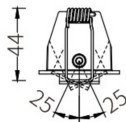

INTERIOR LED RECESSED DOWN SPOTLIGHT

L03373

- IP20
- CLASS III
- CEILING RECESSED
- 400-600mm cable with quick connector.
- 250x43 mm
- Eyes friendly CE certificate RoHS standard
- CRI90+ Bridgelux branded SMD
- DALI Triac I 0/1-10V I DALI dimmable
- Tunable White dimming
- Warranty 5 Years

UNIFORM DISTRIBUTION

250x43mm

Code	System Power W	Output Lumen lm	Dimension mm	Cut Hole mm	Power Supply mA
L03373-20	12x2W	1600lm	□ 255x49xH44mm	□ 250x43mm	600mA

FEATURES

aluminium die-casting material and powder coating. -Remote LED driver version. Flicker-Free. Adjustable slim trim spotlight, an ideal accent lighting in residential or commercial areas. It comprises a LED spotlight module, a ABS baffle and a metal mounting frame. One housing, multiple options, with different light distributions for a wide variety of applications. Easy installations. Visual comfort low glare optic with deeply recessed light source. UGR<19. High Definition optics. -Uniform distribution. Easy installation. 12LEDs, 36V, CRI90 20W White I Black color finishing as standard. Customized color finishing, power changes are possible depending on the request and the quantity.