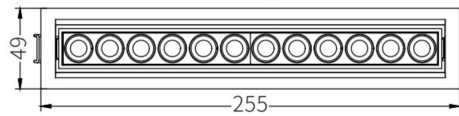

INTERIOR LED RECESSED DOWN SPOTLIGHT

L03373

- IP20
- CLASS III
- CEILING RECESSED
- 400-600mm cable with quick connector.
- 250x43 mm
- Eyes friendly CE certificate RoHS standard
- CRI90+ Bridgelux branded SMD
- DALI Triac I 0/1-10V I DALI dimmable
- Tunable White dimming
- Warranty 5 Years

UNIFORM DISTRIBUTION

250x43mm

Code	System Power W	Output Lumen lm	Dimension mm	Cut Hole mm	Power Supply mA
L03373-20	12x2W	1600lm	□ 255x49xH44mm	□ 250x43mm	600mA

FEATURES

aluminium die-casting material and powder coating. -Remote LED driver version. Flicker-Free. Adjustable slim trim spotlight, an ideal accent lighting in residential or commercial areas. It comprises a LED spotlight module, a ABS baffle and a metal mounting frame. One housing, multiple options, with different light distributions for a wide variety of applications. Easy installations. Visual comfort low glare optic with deeply recessed light source. UGR<19. High Definition optics. -Uniform distribution. Easy installation. 12LEDs, 36V, CRI90 20W White I Black color finishing as standard. Customized color finishing, power changes are possible depending on the request and the quantity.