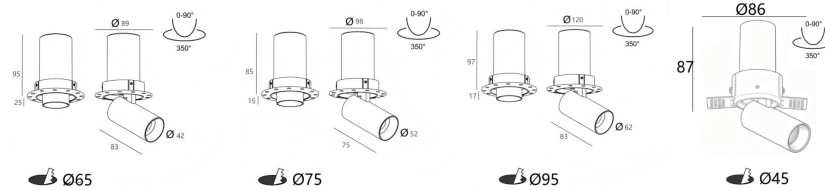

### HIGHLY FLEXIBLE AND UNIFORM DISTRIBUTION

Code	System Power W	Output Lumen lm	Dimension mm	Cut Hole mm	Power Supply mA
L03342-15	15W	1350lm	Ø 120xH112mm	Ø 95mm	350mA
L03342-7	7W	700lm	Ø 89xH110mm	Ø 65mm	150mA
L03342-10	10W	900lm	Ø 98xH102mm	Ø 75mm	250mA
L03342-5	5W	400lm	Ø 86xH87mm	Ø 45mm	130mA

### FEATURES

Double adjustability, 90° vertical tilting and 360° horizontal rotation and pull-out spotlight, Visual comfort low glare optic, recessed light source. available for four different output beams 15/24/36/50°. They comprise a LED light module, a metal baffle and a metal mounting frame. Easy installations. It facilitates the installation by giving the opportunity to the installer to place the mounting frame in advance. No need to worry for the lighting modules in further finishing of the room, as the spotlight modules can be clicked into the frame afterwards, and easy to take it off the mounting frame. Easy to handle. The basic model comes in white and black colors. Customized color finishing, power changes are possible depending on the request and the quantity. Simple installation with spring, A small downlight characterized by innovative and surprising solutions. The rotation and the right angled inclination make this product to be highly flexible and easy to handle. It is ideal for lighting architectural and artistic details up. High Definition optical lenses in thermoplastic material, uniform distribution. Famous brand LED chips CRI90+ 3steps. Smart lighting, achieved CASAMBI | DALI DT8 dimmable. Easy lighting demand, for a wide scale of projects, from hotels, retail, commercial areas and much more. The spotlight is presented to its customers as a clean and non-dazzling product.