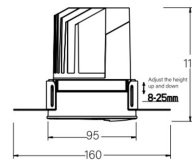

### WALL WASHER | UNIFORM DISTRIBUTION

Ø55mm

Ø75mm

Ø95mm

Code	System Power W	Output Lumen lm	Dimension mm	Cut Hole mm	Power Supply mA
L03324-8	8W	428lm	Ø110xH84mm	Ø55mm	200mA
L03324-12	12W	690lm	Ø133xH84mm	Ø75mm	300mA
L03324-23	23W	2070lm	Ø160xH116mm	Ø95mm	575mA