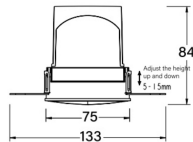

### WALL WASHER | UNIFORM DISTRIBUTION

Ø55mm

Ø75mm

Ø95mm

Code	System Power W	Output Lumen lm	Dimension mm	Cut Hole mm	Power Supply mA
L03324-8	8W	428lm	Ø110xH84mm	Ø55mm	200mA
L03324-12	12W	690lm	Ø133xH84mm	Ø75mm	300mA
L03324-23	23W	2070lm	Ø160xH116mm	Ø95mm	575mA