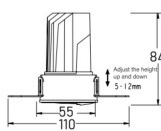

### WALL WASHER | UNIFORM DISTRIBUTION

Ø55mm

Ø75mm

Ø95mm

Code	System Power W	Output Lumen lm	Dimension mm	Cut Hole mm	Power Supply mA
L03324-8	8W	428lm	Ø110xH84mm	Ø55mm	200mA
L03324-12	12W	690lm	Ø133xH84mm	Ø75mm	300mA
L03324-23	23W	2070lm	Ø160xH116mm	Ø95mm	575mA