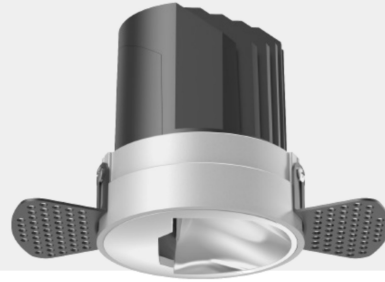

## INTERIOR LED RECESSED DOWN SPOTLIGHT

L03324

- IP40
- CLASS III
- Europe Standard & CE Certificate. 220-240V 50/60Hz
- Light spot uniform transition, no bright and dark stripes.
- Ceiling Recessed.
- Aluminium die-casting lighting fixture, powder coated.
- CREE branded COB LED CRI90+ 3SDCM
- Flicker Free | Deeply recessed light source.
- Remote LED Driver
- DALI | Triac | 0/1-10V | CASAMBI | DT8

### WALL WASHER | UNIFORM DISTRIBUTION

Ø55mm

Ø75mm

Ø95mm

Code	System Power W	Output Lumen lm	Dimension mm	Cut Hole mm	Power Supply mA
L03324-8	8W	428lm	Ø110xH84mm	Ø55mm	200mA
L03324-12	12W	690lm	Ø133xH84mm	Ø75mm	300mA
L03324-23	23W	2070lm	Ø160xH116mm	Ø95mm	575mA

### FEATURES

The fixed wall washer spotlight Specially designed free-form reflective cup with anti-glare cover, accurate light path, active anti-glare, with higher light efficiency. Super turnable white performance. Wall washing with no dark area. The splicing of multiple lamps has a better wallwashing effect. Two color anti-glare covers available: chrome + electroplated black. High temperature resistant material, reflective cup temperature 140°C. Multiple forms are available, which perfectly match various application scenarios. The basic model comes in white and black colors. Customized color finishing, power changes are possible depending on the request and the quantity. Simple installation ceiling recessed with spring. Famous brand LED chips CRI90+ 3steps. Smart lighting, achieved CASAMBI | DALI DT8 dimmable. Easy lighting demand, for a wide scala of projects, from hotels, retail, commercial areas and much more. The spotlight is presented to its customers as a clean and non-dazzling product.