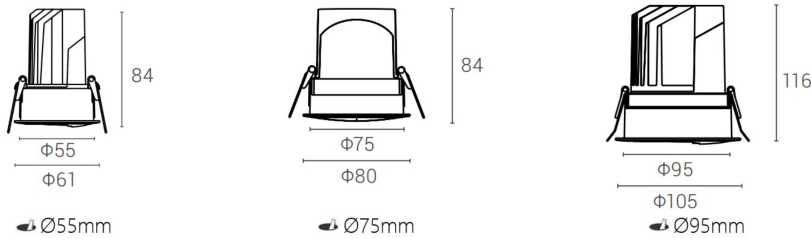

## INTERIOR LED RECESSED DOWN SPOTLIGHT

L03323

- IP40
- CLASS III
- Europe Standard & CE Certificate. 220-240V 50/60Hz
- Light spot uniform transition, no bright and dark stripes.
- Ceiling Recessed.
- Aluminium die-casting lighting fixture, powder coated.
- CREE branded COB LED CRI90+ 3SDCM
- Flicker Free | Deeply recessed light source.
- Remote LED Driver
- DALI | Triac | 0/1-10V | CASAMBI | DT8

### WALL WASHER | UNIFORM DISTRIBUTION

Code	System Power W	Output Lumen lm	Dimension mm	Cut Hole mm	Power Supply mA
L03323-8	8W	428lm	∅ 61xH84mm	∅ 55mm	200mA
L03323-12	12W	690lm	∅ 80xH84mm	∅ 75mm	300mA
L03323-23	23W	2070lm	∅ 105xH116mm	∅ 95mm	575mA