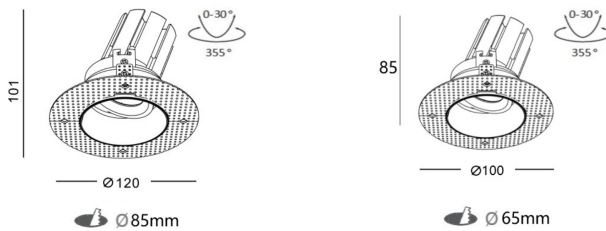

INTERIOR LED RECESSED DOWN SPOTLIGHT

L03214

- IP54
- CLASS III
- Europe Standard & CE Certificate. 220-240V 50/60Hz
- Aluminium die casting and powder coating.
- Ceiling recessed, Plaster -in. Trimless
- 5years Warranty
- COB LED 3SDCM CRI90
- Flicker Free, Remote LED Driver version. PF0.95
- UGR <19 Deeply recessed light source. Visual comfort.
- DALI Dimming from 0~100%, down to 0.01%.

UNIFORM DISTRIBUTION AND SOFT LIGHT

Code	System Power W	Output Lumen lm	Dimension mm	Cut Hole mm	Power Supply mA
L03214 -7	7W	650lm	Ø 100xH85mm	Ø 65mm	150mA
L03214 -12	12W	1100lm	Ø 120xH110mm	Ø 85mm	300mA
L03214 -15	15W	1350lm	Ø 120xH110mm	Ø 85mm	350mA

FEATURES

Adjustable spotlight, trimless, visual comfort, recessed light source. They comprise a LED light module, a metal baffle and a metal mounting frame. Easy installations. It facilitates the installation by giving the opportunity to the installer to place the mounting frame in advance. No need to worry for the lighting modules in further finishing of the room, as the spotlight modules can be clicked into the frame afterwards easy to handle. One housing achieved multiple options and different light distributions for a wide variety of applications. The spotlight offers homogeneous and uniform light distribution. Specialized optics and optical filters can be ordered. Flicker-Free. Dimmable. High-quality mixing effect achieved. White and bright to warm and dim, tunable white gives character to its environment. The light spot remains the same while the color changes, and there is almost no effect on the light spot. The edge is cut off, the outline of the time spot range is clearly visible when washing the wall, and the interior is uniformly transitioned. Achieve a pleasing and soft effect of the wall washing spot. Dimming from 0~100%, down to 0.01%. 5years warranty. Customized color finishing, power changes are possible depending on the request and the quantity. Ø85 | IP54