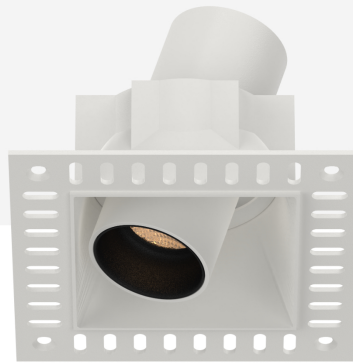

**INTERIOR LED RECESSED DOWN SPOTLIGHT**

**L02174**

-  IP20
-  CLASS III
-  Europe Standard & CE Certificate. 220-240V 50/60Hz
-  Aluminium material and powder coating | Trimless
-  65x65mm
-  400-600mm cable with quick connector
-  CITIZEN COB LED 3SDCM CRI97
-  Flicker Free, Remote LED Driver version. PF0.95
-  Recessed light source. High level of visual comfort
-  0/1-10V | Triac | DALI Tunable white dimming

**UNIFORM DISTRIBUTION DIRECTIONAL LIGHTING**

Code	System Power W	Output Lumen lm	Dimension mm	Cut Hole mm	Power Supply mA
L02174-7	7W	560lm	□ 96x96xH80mm	□ 65x65mm	200mA

**FEATURES**

The spotlight comprise a LED light module Ø35 , a metal baffle and a metal mounting frame. 25°adjustable 355°rotation, Its principle is equivalent to modularity and flexibility at its best. One housing, multiple options, with different light distributions for a wide variety of applications, Visual comfort low glare optic with recessed light source. High Definition optical lenses in thermoplastic material. Easy installations. It also facilitates the installation by giving the opportunity to the installer to place the metal frame in advance. No need to worry for the lighting modules in further finishing of the room, as the modules can be clicked into the frame afterwards. The standard product comes in RAL 9005 Black color finishing | RAL 9016 White color finishing. On the request it can be offered in any RAL colour, matching the specific look and feel of your design. Excellent colour rendering , it's perfect for a wide range of food, flowers, clothes, and in general for other display lighting applications. dimmable, dimming from 0~100%, down to 0.01%.