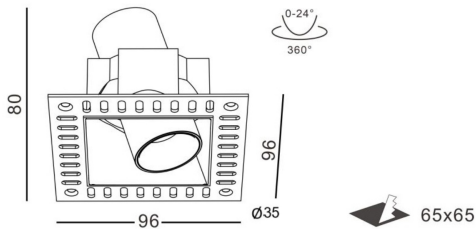

**INTERIOR LED RECESSED DOWN SPOTLIGHT**

**L02174**

-  IP20
-  CLASS III
-  Europe Standard & CE Certificate. 220-240V 50/60Hz
-  Aluminium material and powder coating | Trimless
-  65x65mm
-  400-600mm cable with quick connector
-  CITIZEN COB LED 3SDCM CRI97
-  Flicker Free, Remote LED Driver version. PF0.95
-  Recessed light source. High level of visual comfort
-  0/1-10V | Triac | DALI Tunable white dimming

**UNIFORM DISTRIBUTION DIRECTIONAL LIGHTING**

Code	System Power W	Output Lumen lm	Dimension mm	Cut Hole mm	Power Supply mA
L02174-7	7W	560lm	□ 96x96xH80mm	□ 65x65mm	200mA

**FEATURES**

The spotlight comprise a LED light module Ø35 , a metal baffle and a metal mounting frame. 25°adjustable 355°rotation, Its principle is equivalent to modularity and flexibility at its best. One housing, multiple options, with different light distributions for a wide variety of applications, Visual comfort low glare optic with recessed light source. High Definition optical lenses in thermoplastic material. Easy installations. It also facilitates the installation by giving the opportunity to the installer to place the metal frame in advance. No need to worry for the lighting modules in further finishing of the room, as the modules can be clicked into the frame afterwards. The standard product comes in RAL 9005 Black color finishing | RAL 9016 White color finishing. On the request it can be offered in any RAL colour, matching the specific look and feel of your design. Excellent colour rendering , it's perfect for a wide range of food, flowers, clothes, and in general for other display lighting applications. dimmable, dimming from 0~100%, down to 0.01%.