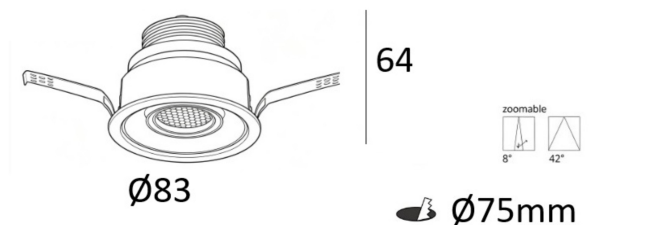

## INTERIOR LED RECESSED DOWN SPOTLIGHT

L02096

- IP20
- CLASS III
- Europe Standard & CE Certificate. 220-240V 50/60Hz
- Aluminium die casting material and powder coating
- Ceiling recessed
- 400-600mm cable with quick connector
- COB LED | 2SDCM | CRI90 | UGR<16
- Flicker Free | Remote LED Driver version.
- 15° adjustable 360°rotation and zoomable 8-42°
- CASAMBI | 0/1-10V | Triac | DALI 2

### UNIFORM DISTRIBUTION

Code	System Power W	Output Lumen lm	Dimension mm	Cut Hole mm	Power Supply mA
L02096-9	9W	550lm	Ø83xH64mm	Ø75mm	250mA