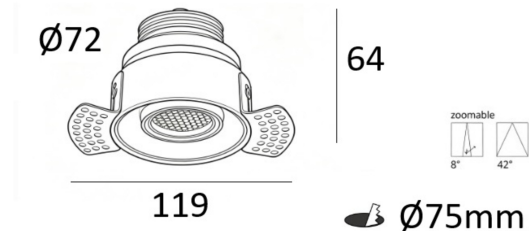

## INTERIOR LED RECESSED DOWN SPOTLIGHT

L02095

- IP20
- CLASS III
- Europe Standard & CE Certificate. 220-240V 50/60Hz
- Aluminium die casting material and powder coating
- Ceiling recessed
- 400-600mm cable with quick connector
- COB LED | 2SDCM | CRI90 | UGR<16
- Flicker Free | Remote LED Driver version.
- 15° adjustable 360°rotation and zoomable 8-42°
- CASAMBI | 0/1-10V | Triac | DALI 2

### UNIFORM DISTRIBUTION

Code	System Power W	Output Lumen lm	Dimension mm	Cut Hole mm	Power Supply mA
L02095-9	9W	550lm	Ø119xH64mm	Ø75mm	250mA