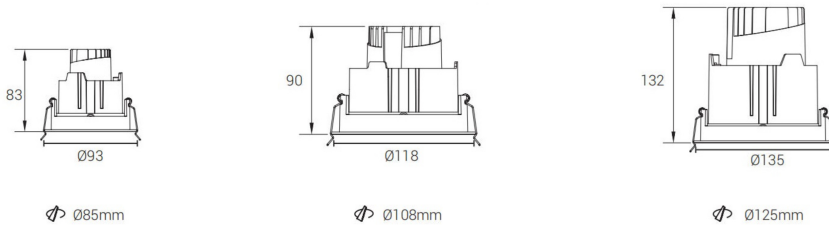

INTERIOR LED RECESSED DOWN SPOTLIGHT

L02091

- IP20
- CLASS III
- Adjustable I Slim Trim
- ECO Energy Saving
- Flicker Free
- Eyes friendly CE certificate RoHS standard
- CRI90+ CREE branded COB LED
- CE Europe Standard & CE Certificate.
- 400-600mm cable with quick connector
- DALI 2 I CASAMBI I 0-10V

A single lighting solution with down spotlight

Code	System Power W	Output Lumen lm	Dimension mm	Cut Hole mm	Power Supply mA
L02091 -6	6W	600lm	Ø93xH83mm	Ø85mm	150mA
L02091 -12	12W	1200lm	Ø118xH90mm	Ø108mm	300mA
L02091 -20	20W	2000lm	Ø135xH132mm	Ø125mm	500mA

FEATURES

L02091 is adjustable spotlight, slim trim, aluminum die casting material and powder coating. Remote LED driver version. The decorative secondary optic available in multiple color finishing, Black I White I Chromed I Golden. The spotlight offer homogeneous and uniform light distribution. High Definition optical lenses in thermoplastic material. One housing achieved multiple options and different light distributions for a wide variety of applications. The basic model comes in white and black colors. Customized color finishing, power changes are possible depending on the request and the quantity. Simple installation ceiling recessed. CREE branded LED chips CRI90+ 2steps. Smart lighting, achieved CASAMBI I DALI 2. Easy lighting demand, for a wide scala of projects, from hotels, retail, commercial areas and much more. The spotlight is presented to its customers as a clean and non-dazzling product.