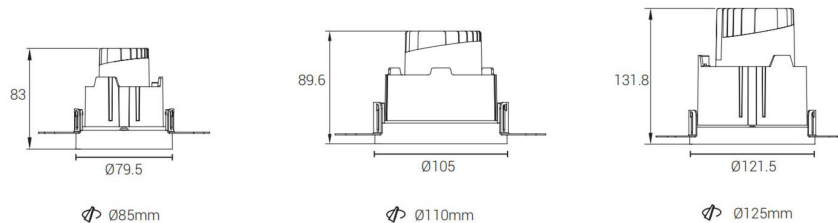

INTERIOR LED RECESSED DOWN SPOTLIGHT

L02090

- IP20
- CLASS III
- Adjustable I Trimless
- ECO Energy Saving
- Flicker Free
- Eyes friendly CE certificate RoHS standard
- CRI90+ CREE branded COB LED
- CE Europe Standard & CE Certificate.
- 400-600mm cable with quick connector
- DALI 2 I CASAMBI I 0-10V

A single lighting solution with down spotlight

Code	System Power W	Output Lumen lm	Dimension mm	Cut Hole mm	Power Supply mA
L02090-6	6W	600lm	$\varnothing 80 \times H83$ mm	$\varnothing 85$ mm	150mA
L02090-12	12W	1200lm	$\varnothing 105 \times H90$ mm	$\varnothing 110$ mm	300mA
L02090-20	20W	2000lm	$\varnothing 122 \times H132$ mm	$\varnothing 125$ mm	500mA