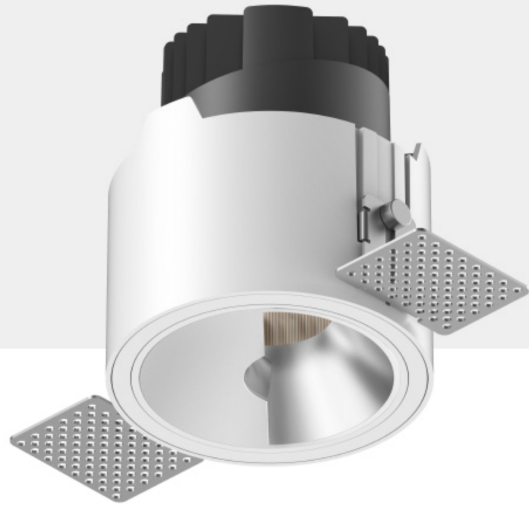

## LED DOWN LIGHT WALL WASHING

L02088

- IP20
- CLASS III
- Wall washing Lighting I Trimless
- ECO Energy Saving
- Flicker Free
- Eyes friendly CE certificate RoHS standard
- CRI90+ CREE branded COB LED
- Europe Standard & CE Certificate.
- 400-600mm cable with quick connector
- DALI 2 I CASAMBI I 0-10V

A single lighting solution with upper wall washer

Code	System Power W	Output Lumen lm	Dimension mm	Cut Hole mm	Power Supply mA
L02088-6	6W	300lm	Ø 65xH83mm	Ø 70mm	150mA
L02088-12	12W	600lm	Ø 90xH90mm	Ø 95mm	300mA
L02088-20	20W	1000lm	Ø 107x132mm	Ø 110mm	500mA

### FEATURES

L02088 is fixed wall washer, trimless intallation , aluminum die casting material and powder coating. Remote LED driver version. Light spot uniform transition, no bright and dark stripes wall washer spotlight. The fixed wall washer spotlight Specially designed free-form reflective cup with anti-glare cover, accurate light path,active anti-glare,with higher light efficiency. Wall washing with no dark area. The splicing of multiple lamps has a better wallwashing effect. High temperature resistant material,reflective cup temperature 140°C. ·Multiple forms are available,which perfectly match various application scenarios. The basic model comes in white and black colors. Customized color finishing, power changes are possible depending on the request and the quantity. Simple installation ceiling recessed. Famous brand LED chips CRI90+ 2steps. Smart lighting, achieved CASAMBI I DALI 2. Easy lighting demand, for a wide scala of projects, from hotels, retail , commercial areas and much more. The spotlight is presented to its customers as a clean and non-dazzling product.