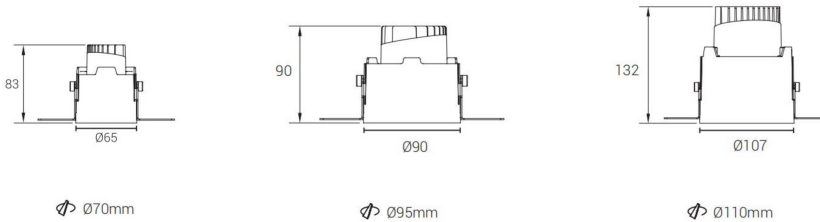

## LED DOWN LIGHT WALL WASHING

L02088

- IP20
- CLASS III
- Wall washing Lighting I Trimless
- ECO Energy Saving
- Flicker Free
- Eyes friendly CE certificate RoHS standard
- CRI90+ CREE branded COB LED
- Europe Standard & CE Certificate.
- 400-600mm cable with quick connector
- DALI 2 I CASAMBI I 0-10V

A single lighting solution with upper wall washer

Code	System Power W	Output Lumen lm	Dimension mm	Cut Hole mm	Power Supply mA
L02088-6	6W	300lm	Ø 65xH83mm	Ø 70mm	150mA
L02088-12	12W	600lm	Ø 90xH90mm	Ø 95mm	300mA
L02088-20	20W	1000lm	Ø 107x132mm	Ø 110mm	500mA