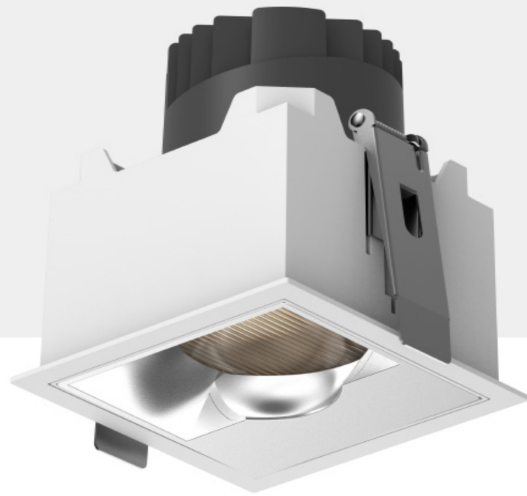

LED DOWN LIGHT WALL WASHING

L02082

- IP20
- CLASS III
- Wall washing Lighting I Slim Trim
- ECO Energy Saving
- Flicker Free
- Eyes friendly CE certificate RoHS standard
- CRI90+ CREE branded COB LED
- Europe Standard & CE Certificate.
- 400-600mm cable with quick connector
- DALI 2 I CASAMBI I 0-10V

A single lighting solution with upper wall washer

Code	System Power W	Output Lumen lm	Dimension mm	Cut Hole mm	Power Supply mA
L02082-6	6W	300lm	□ 70x70xH83mm	□ 60x60mm	150mA
L02082-12	12W	600lm	□ 90x90xH90mm	□ 80x80mm	300mA
L02082-20	20W	1000lm	□ 110x110x132mm	□ 100x100mm	500mA

FEATURES

L02082 is fixed wall washer, slim trim, aluminum die casting material and powder coating. Remote LED driver version. Light spot uniform transition, no bright and dark stripes wall washer spotlight. The fixed wall washer spotlight Specially designed free-form reflective cup with anti-glare cover, accurate light path, active anti-glare, with higher light efficiency. Wall washing with no dark area. The splicing of multiple lamps has a better wallwashing effect. High temperature resistant material, reflective cup temperature 140°C. Multiple forms are available, which perfectly match various application scenarios. The basic model comes in white and black colors. Customized color finishing, power changes are possible depending on the request and the quantity. Simple installation ceiling recessed. Famous brand LED chips CRI90+ 2steps. Smart lighting, achieved CASAMBI I DALI 2. Easy lighting demand, for a wide scala of projects, from hotels, retail, commercial areas and much more. The spotlight is presented to its customers as a clean and non-dazzling product.