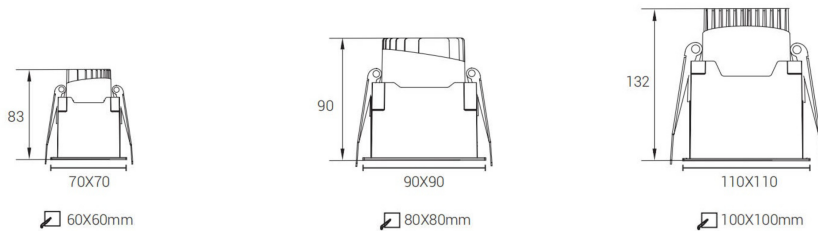

LED DOWN LIGHT WALL WASHING

L02082

- IP20
- CLASS III
- Wall washing Lighting I Slim Trim
- ECO Energy Saving
- Flicker Free
- Eyes friendly CE certificate RoHS standard
- CRI90+ CREE branded COB LED
- Europe Standard & CE Certificate.
- 400-600mm cable with quick connector
- DALI 2 I CASAMBI I 0-10V

A single lighting solution with upper wall washer

Code	System Power W	Output Lumen lm	Dimension mm	Cut Hole mm	Power Supply mA
L02082-6	6W	300lm	□ 70x70xH83mm	□ 60x60mm	150mA
L02082-12	12W	600lm	□ 90x90xH90mm	□ 80x80mm	300mA
L02082-20	20W	1000lm	□ 110x110x132mm	□ 100x100mm	500mA