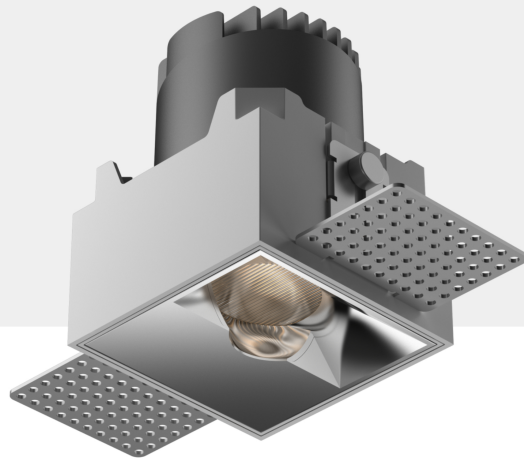

## LED DOWN LIGHT WALL WASHING

L02080

- IP20
- CLASS III
- Wall washing Lighting I Trimless
- ECO Energy Saving
- Flicker Free
- Eyes friendly CE certificate RoHS standard
- CRI90+ CREE branded COB LED
- CE Europe Standard & CE Certificate.
- 400-600mm cable with quick connector
- DALI 2 I CASAMBI I 0-10V

A single lighting solution with upper wall washer

Code	System Power W	Output Lumen lm	Dimension mm	Cut Hole mm	Power Supply mA
L02080-6	6W	300lm	□ 70x70xH83mm	□ 60x60mm	150mA
L02080-12	12W	600lm	□ 90x90xH90mm	□ 80x80mm	300mA
L02080-20	20W	1000lm	□ 110x110x132mm	□ 100x100mm	500mA

### FEATURES

Aluminum die casting material and powder coating. Remote LED driver version. Light spot uniform transition, no bright and dark stripes wall washer spotlight. The fixed wall washer spotlight Specially designed free-form reflective cup with anti-glare cover, accurate light path, active anti-glare, with higher light efficiency. Wall washing with no dark area. The splicing of multiple lamps has a better wallwashing effect. High temperature resistant material, reflective cup temperature 140°C. Multiple forms are available, which perfectly match various application scenarios. The basic model comes in white and black colors. Customized color finishing, power changes are possible depending on the request and the quantity. Simple installation ceiling recessed. Famous brand LED chips CRI90+ 2steps. Smart lighting, achieved CASAMBI I DALI 2. Easy lighting demand, for a wide scale of projects, from hotels, retail, commercial areas and much more. The spotlight is presented to its customers as a clean and non-dazzling product.