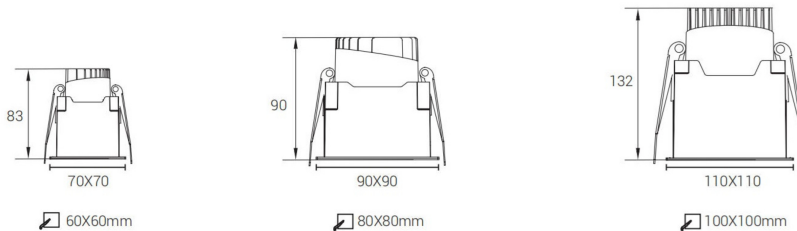

## LED DOWN LIGHT WALL WASHING

L02080

- IP20
- CLASS III
- Wall washing Lighting I Trimless
- ECO Energy Saving
- Flicker Free
- Eyes friendly CE certificate RoHS standard
- CRI90+ CREE branded COB LED
- CE Europe Standard & CE Certificate.
- 400-600mm cable with quick connector
- DALI 2 I CASAMBI I 0-10V

A single lighting solution with upper wall washer

Code	System Power W	Output Lumen lm	Dimension mm	Cut Hole mm	Power Supply mA
L02080-6	6W	300lm	□ 70x70xH83mm	□ 60x60mm	150mA
L02080-12	12W	600lm	□ 90x90xH90mm	□ 80x80mm	300mA
L02080-20	20W	1000lm	□ 110x110x132mm	□ 100x100mm	500mA